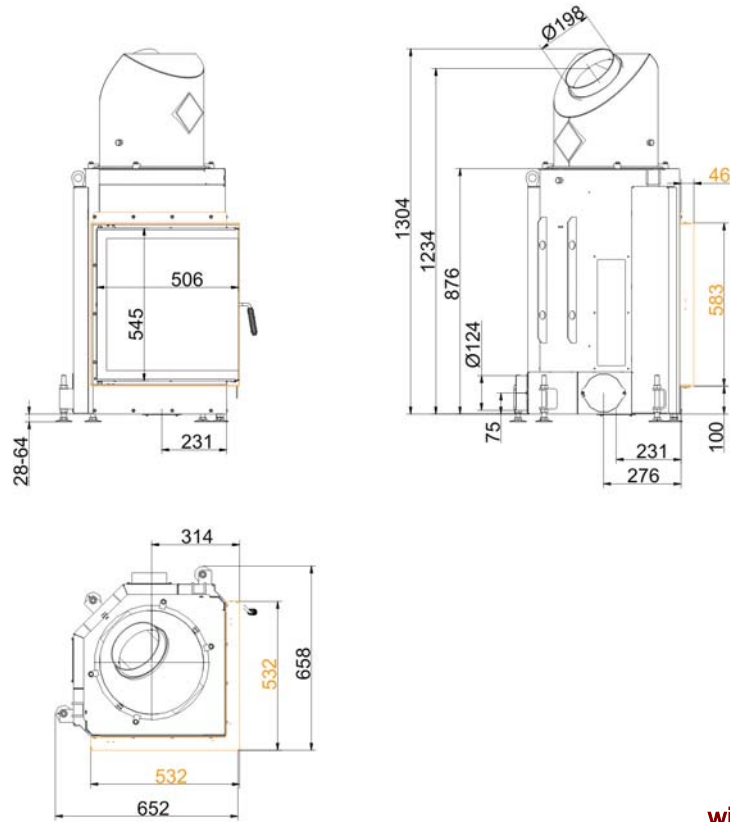

Eck-Kamin 57/52/52 side opening doors

Version 4.2

BRUNNER[®]
made in germany

Dimension sheet | **Eck-Kamin 57/52/52 side opening doors**

... with steel smoke hood

Planning and installation

Eck-Kamin 57/52/52

Tested according to	EN 13229 W	EN 13229 WA	EN 13229 W	
Values measured at	nominal load	accumulation	open door	
Suitable for all construction types according to rules	OK	OK	OK	
Data for functional demonstration				
Rated heat power	kW	10	-	-
Firewood consumption	kg/h	3	5	3
Combustion performance	kW	13	22	13
Flue gas mass flow	g/s	12	21	81
Outlet temperature (before heating surface)	°C	-	340	-
Flue gas temperature after				
attached steel smoke hood	°C	210	246	116
1 x adjoining cast iron radiator (GNF10)	°C	-	124	-
6 x accumulation rings (MAS) ¹⁾	°C	-	210	-
2 m adjoining ceramic accumulator ²⁾	°C	-	-	-
ceramic modular accumulator (KMS system)	°C	-	-	-
water boiler	°C	-	-	-
Necessary supply pressure	Pa	13	15	8
Combustion air consumption	m ³ /h	30	50	200
Combustion air connection Ø	mm	125	125	-
Heat distribution				
Insert / heating surface	%	25 / 30	25 / 30	- / -
Glass (single / double)	%	45 / -	45 / -	- / -
Boiler	%	-	-	-
Cross-section of gratings for max. warm air power				
Supply air	cm ²	900	900	0
Warm air	cm ²	900	900	0
Minimal oven surface for closed construction type				
Surface giving off heat	m ²	4,0	4,0	-
Space inside oven chamber				
Distance to oven chamber wall	cm	8	8	8
Distance to floor	cm	15	15	15
Heat insulation without / with ³⁾ air gratings				
Wall	cm	14 / 10	14 / 10	14 / 10
Floor	cm	2 / 2	2 / 2	2 / 2
Ceiling	cm	16 / 12	16 / 12	16 / 12
Insulation of additional fire door DHT	cm	-	-	-
Brick lining of protected walls	cm	10	10	10
Weight				
Fireplace + burning chamber	kg		190 + 64	
Approvals				
Germany / Austria / Switzerland				1.BImSchV (Stufe 1) / 15a BVG / LRV