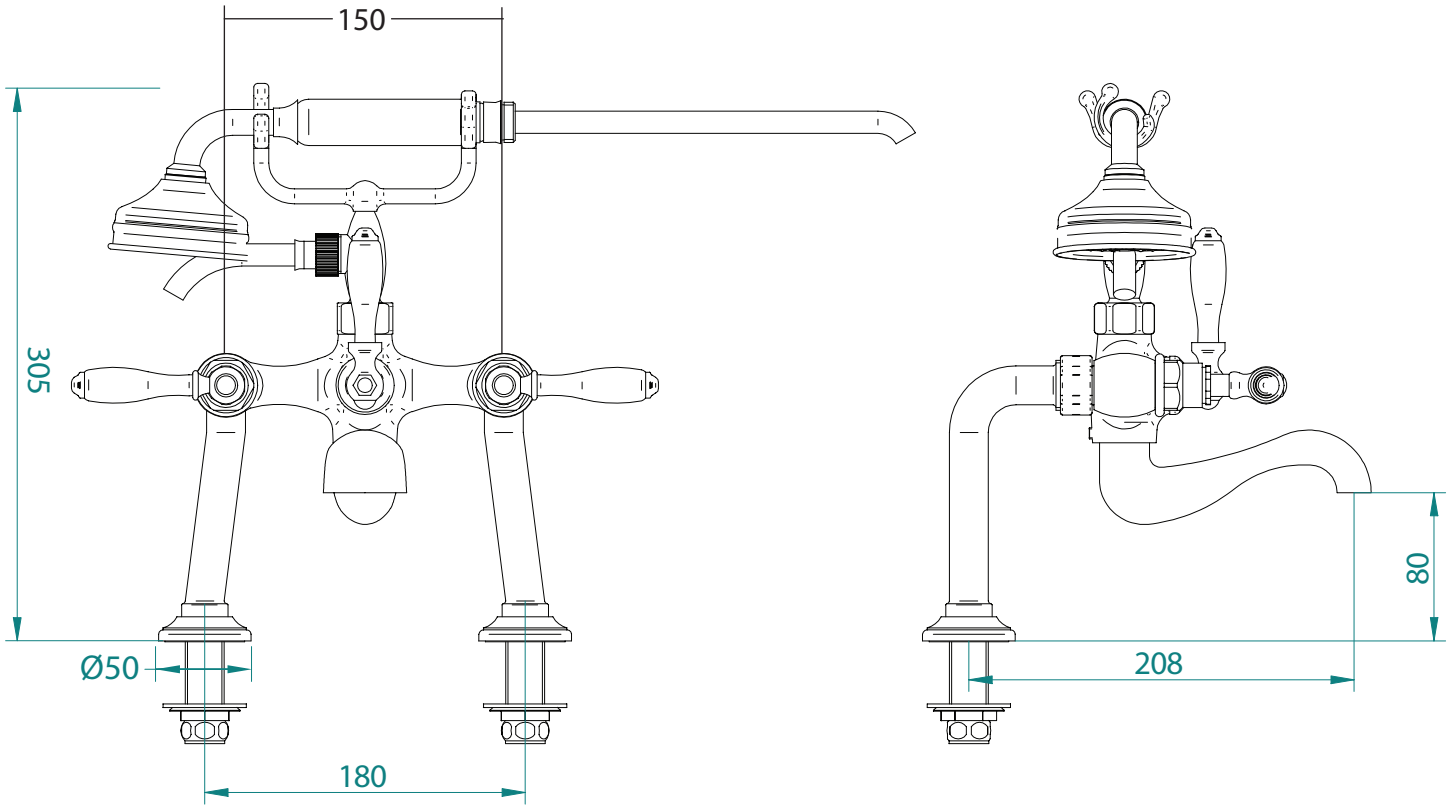

Classical Brassware Collection

Vuelo

Bath shower mixer kit, deck mounted

All taps are High pressure / pumped systems

We recommend that all products are purchased with the assistance of a specialist bathroom retailer and always installed by an experienced installer who is a member of a recognized association. All sizes quoted are nominal: items may vary by plus or minus 2% against the figures quoted. When planning installations where dimensions are critical, it is essential that the space allowed for individual items is physically checked. Imperial Bathrooms can not be held liable for any costs associated with items not fitting in any given area. The contents of this statement are based on information correct at the time of publication. We reserve the right to make alterations and changes in product characteristics, fixing, packaging, operation etc at any time without notice.