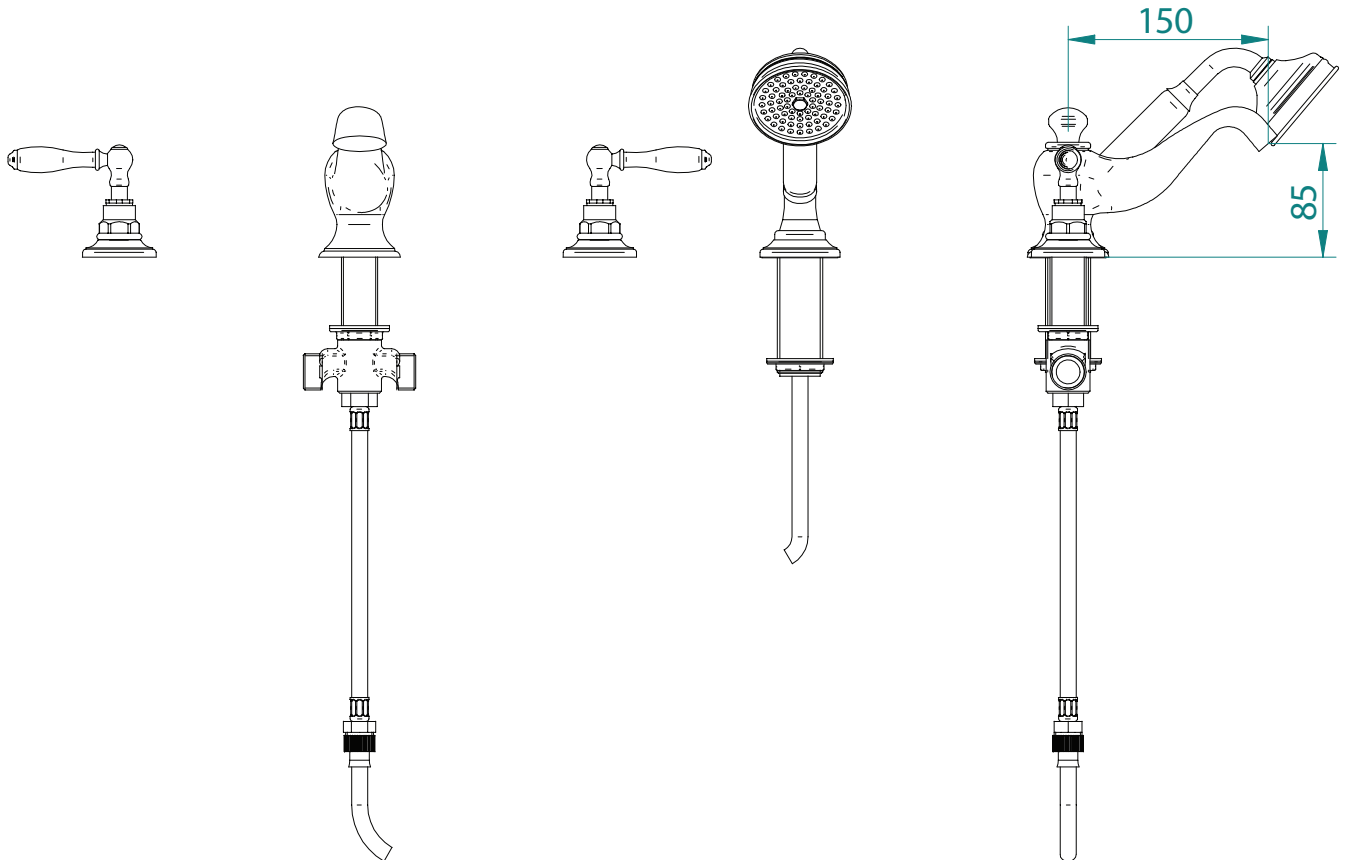

## Classical Brassware Collection

Vuelo

4-hole bath filler and handset kit

All taps are High pressure / pumped systems

We recommend that all products are purchased with the assistance of a specialist bathroom retailer and always installed by an experienced installer who is a member of a recognized association. All sizes quoted are nominal: items may vary by plus or minus 2% against the figures quoted. When planning installations where dimensions are critical, it is essential that the space allowed for individual items is physically checked. Imperial Bathrooms can not be held liable for any costs associated with items not fitting in any given area. The contents of this statement are based on information correct at the time of publication. We reserve the right to make alterations and changes in product characteristics, fixing, packaging, operation etc at any time without notice.