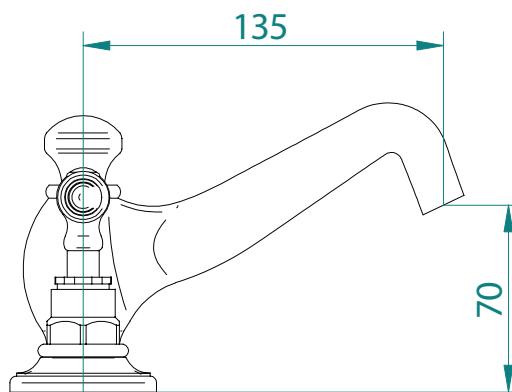

Classical Brassware Collection

Vuelo

3-hole basin mixer kit

All taps are High pressure / pumped systems

We recommend that all products are purchased with the assistance of a specialist bathroom retailer and always installed by an experienced installer who is a member of a recognized association. All sizes quoted are nominal: items may vary by plus or minus 2% against the figures quoted. When planning installations where dimensions are critical, it is essential that the space allowed for individual items is physically checked. Imperial Bathrooms can not be held liable for any costs associated with items not fitting in any given area. The contents of this statement are based on information correct at the time of publication. We reserve the right to make alterations and changes in product characteristics, fixing, packaging, operation etc at any time without notice.