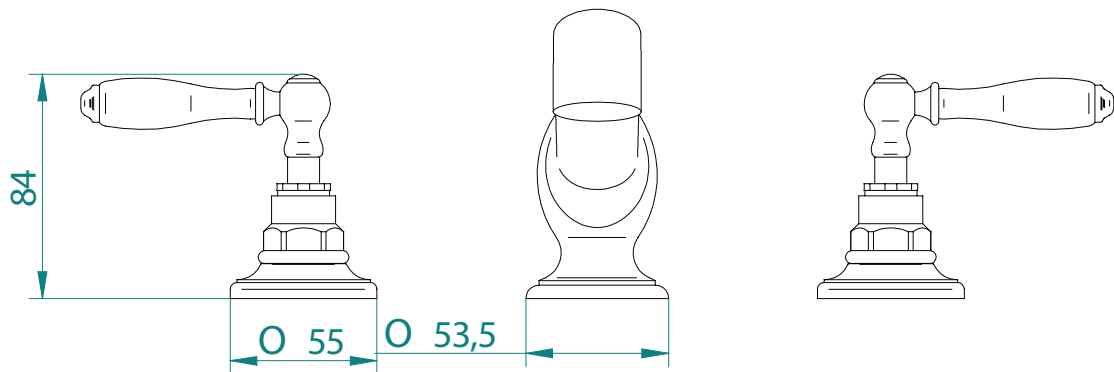

Classical Brassware Collection

Vuelo

3-hole basin mixer kit

All taps are High pressure / pumped systems

We recommend that all products are purchased with the assistance of a specialist bathroom retailer and always installed by an experienced installer who is a member of a recognized association. All sizes quoted are nominal: items may vary by plus or minus 2% against the figures quoted. When planning installations where dimensions are critical, it is essential that the space allowed for individual items is physically checked. Imperial Bathrooms can not be held liable for any costs associated with items not fitting in any given area. The contents of this statement are based on information correct at the time of publication. We reserve the right to make alterations and changes in product characteristics, fixing, packaging, operation etc at any time without notice.