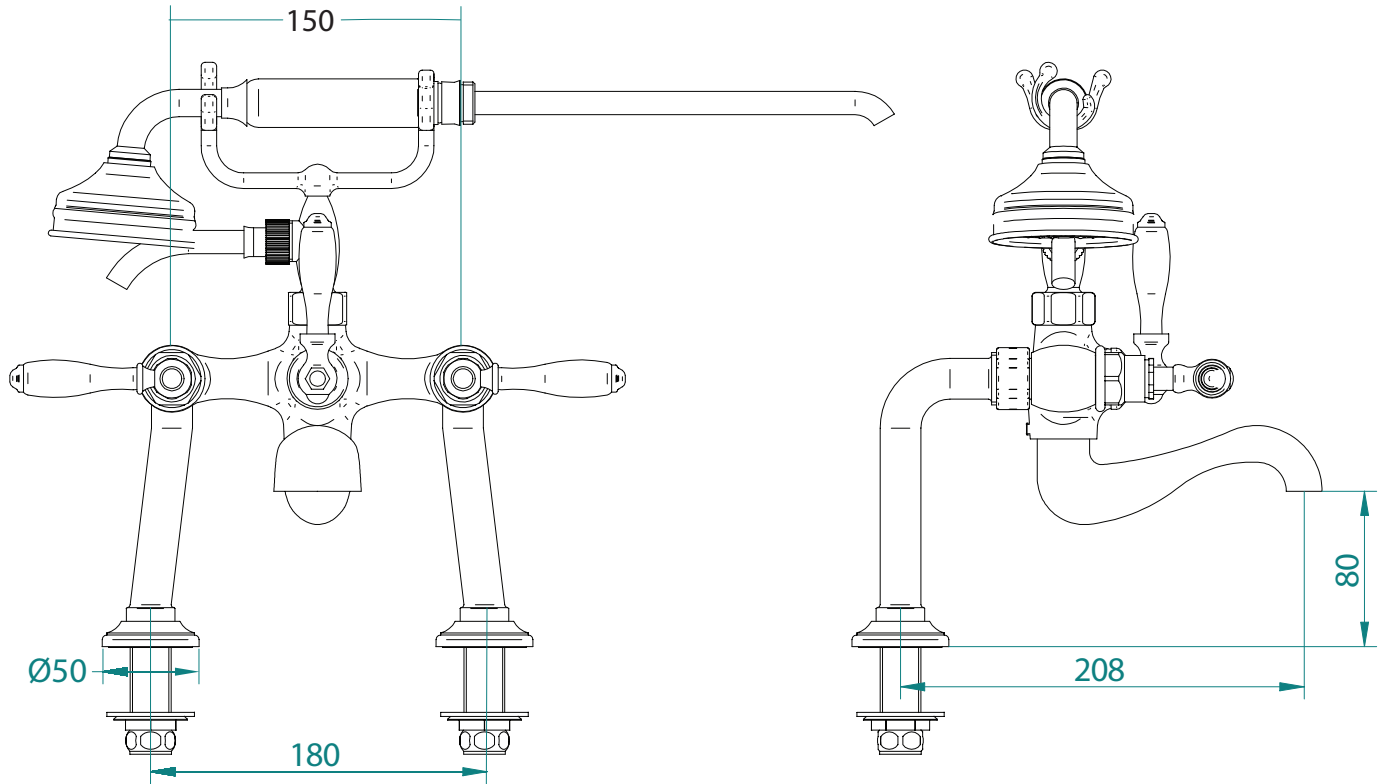

## Classical Brassware Collection

Pre

Bath Shower Mixer kit

All taps are High pressure / pumped systems

We recommend that all products are purchased with the assistance of a specialist bathroom retailer and always installed by an experienced installer who is a member of a recognized association. All sizes quoted are nominal: items may vary by plus or minus 2% against the figures quoted. When planning installations where dimensions are critical, it is essential that the space allowed for individual items is physically checked. Imperial Bathrooms can not be held liable for any costs associated with items not fitting in any given area. The contents of this statement are based on information correct at the time of publication. We reserve the right to make alterations and changes in product characteristics, fixing, packaging, operation etc at any time without notice.