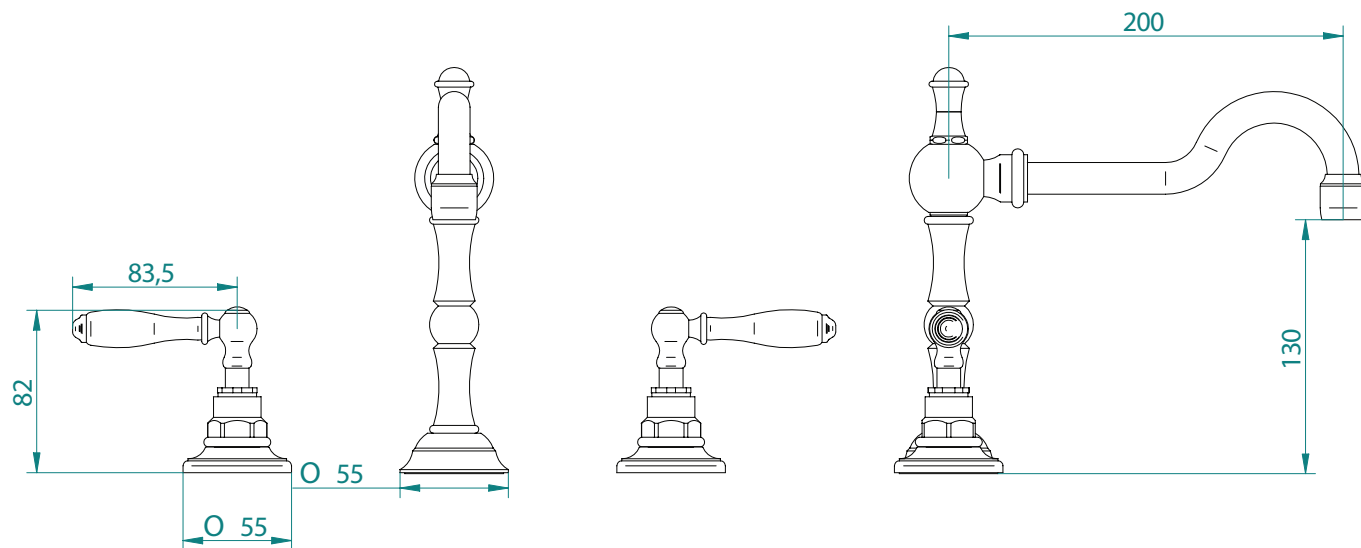

## Classical Brassware Collection

Pre

3-hole basin mixer kit

All taps are High pressure / pumped systems

We recommend that all products are purchased with the assistance of a specialist bathroom retailer and always installed by an experienced installer who is a member of a recognized association. All sizes quoted are nominal: items may vary by plus or minus 2% against the figures quoted. When planning installations where dimensions are critical, it is essential that the space allowed for individual items is physically checked. Imperial Bathrooms can not be held liable for any costs associated with items not fitting in any given area. The contents of this statement are based on information correct at the time of publication. We reserve the right to make alterations and changes in product characteristics, fixing, packaging, operation etc at any time without notice.