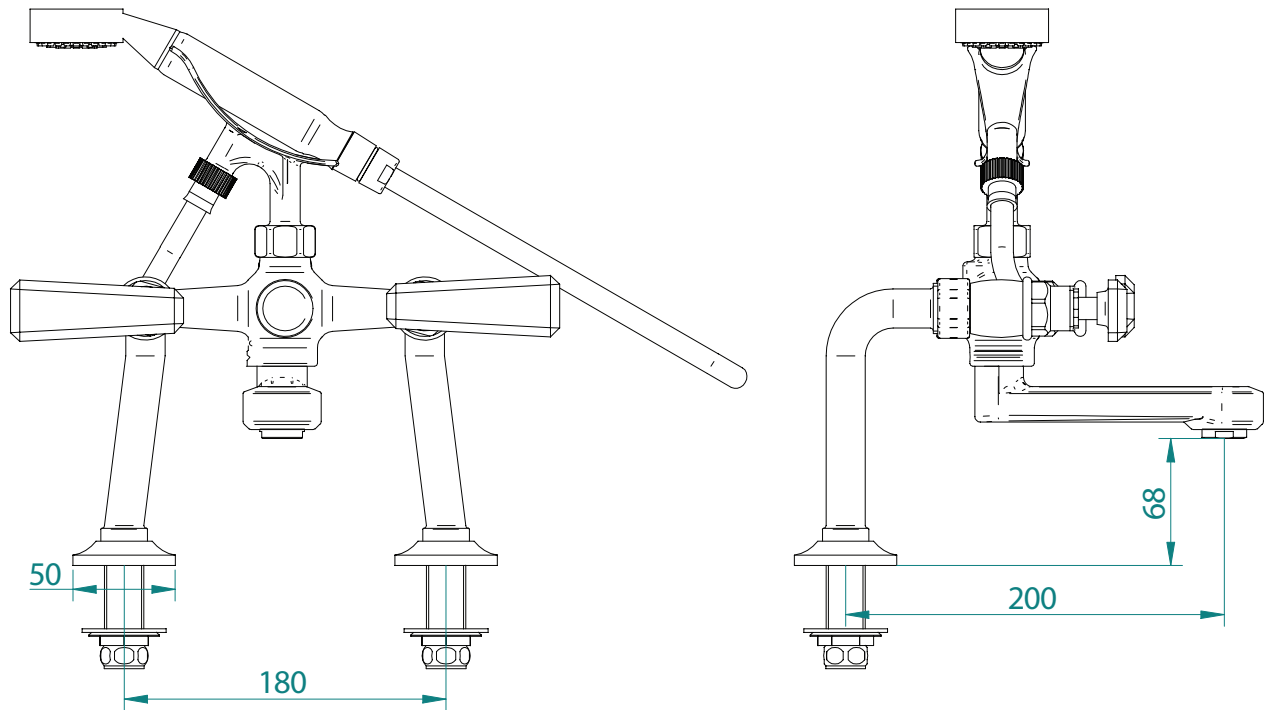

## Classical Brassware Collection

Poulie

Bath shower mixer kit, deck mounted

All taps are High pressure / pumped systems

We recommend that all products are purchased with the assistance of a specialist bathroom retailer and always installed by an experienced installer who is a member of a recognized association. All sizes quoted are nominal: items may vary by plus or minus 2% against the figures quoted. When planning installations where dimensions are critical, it is essential that the space allowed for individual items is physically checked. Imperial Bathrooms can not be held liable for any costs associated with items not fitting in any given area. The contents of this statement are based on information correct at the time of publication. We reserve the right to make alterations and changes in product characteristics, fixing, packaging, operation etc at any time without notice.