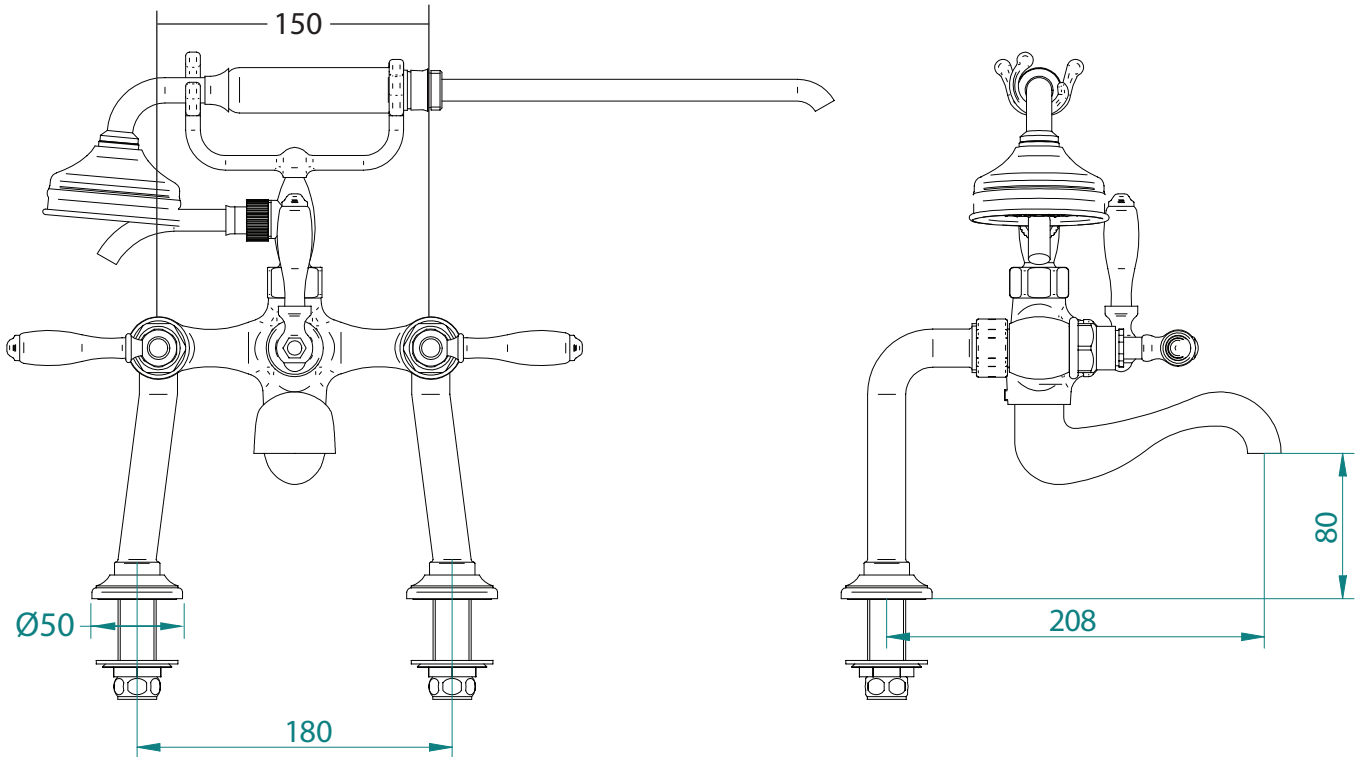

Classical Brassware Collection

Notte

Bath shower mixer kit

All taps are High pressure / pumped systems

We recommend that all products are purchased with the assistance of a specialist bathroom retailer and always installed by an experienced installer who is a member of a recognized association. All sizes quoted are nominal: items may vary by plus or minus 2% against the figures quoted. When planning installations where dimensions are critical, it is essential that the space allowed for individual items is physically checked. Imperial Bathrooms can not be held liable for any costs associated with items not fitting in any given area. The contents of this statement are based on information correct at the time of publication. We reserve the right to make alterations and changes in product characteristics, fixing, packaging, operation etc at any time without notice.