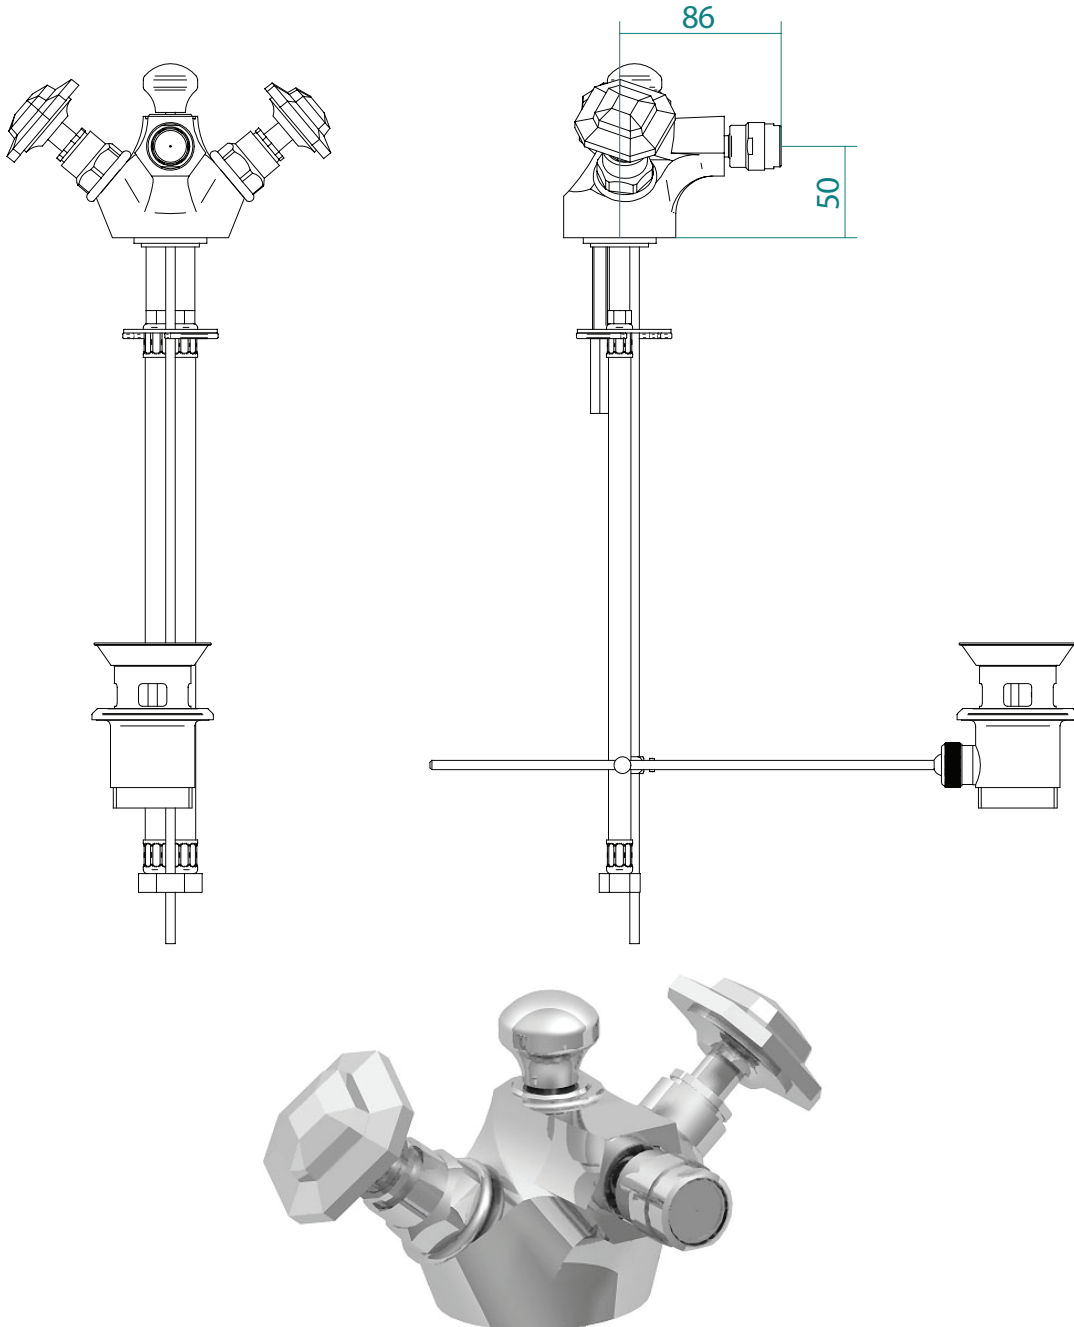

Classical Brassware Collection

Niveau

Bidet mono mixer kit

All taps are High pressure / pumped systems

We recommend that all products are purchased with the assistance of a specialist bathroom retailer and always installed by an experienced installer who is a member of a recognized association. All sizes quoted are nominal: items may vary by plus or minus 2% against the figures quoted. When planning installations where dimensions are critical, it is essential that the space allowed for individual items is physically checked. Imperial Bathrooms can not be held liable for any costs associated with items not fitting in any given area. The contents of this statement are based on information correct at the time of publication. We reserve the right to make alterations and changes in product characteristics, fixing, packaging, operation etc at any time without notice.