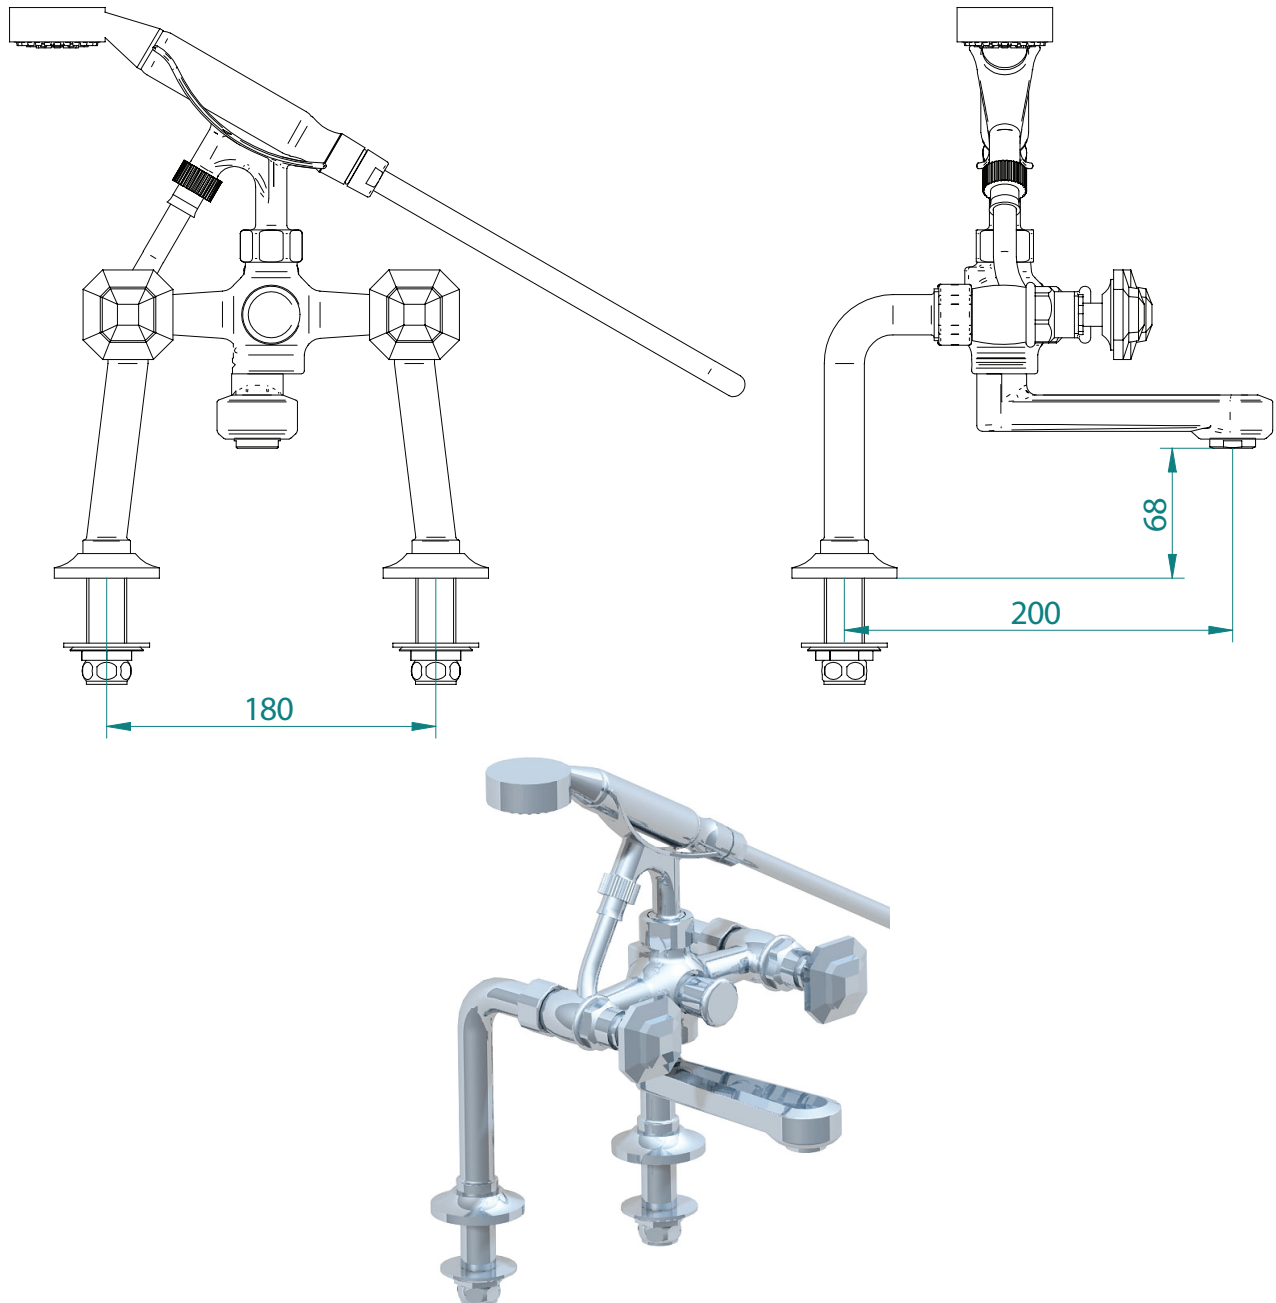

Classical Brassware Collection

Niveau

Bath shower mixer kit

All taps are High pressure / pumped systems

We recommend that all products are purchased with the assistance of a specialist bathroom retailer and always installed by an experienced installer who is a member of a recognized association. All sizes quoted are nominal: items may vary by plus or minus 2% against the figures quoted. When planning installations where dimensions are critical, it is essential that the space allowed for individual items is physically checked. Imperial Bathrooms can not be held liable for any costs associated with items not fitting in any given area. The contents of this statement are based on information correct at the time of publication. We reserve the right to make alterations and changes in product characteristics, fixing, packaging, operation etc at any time without notice.