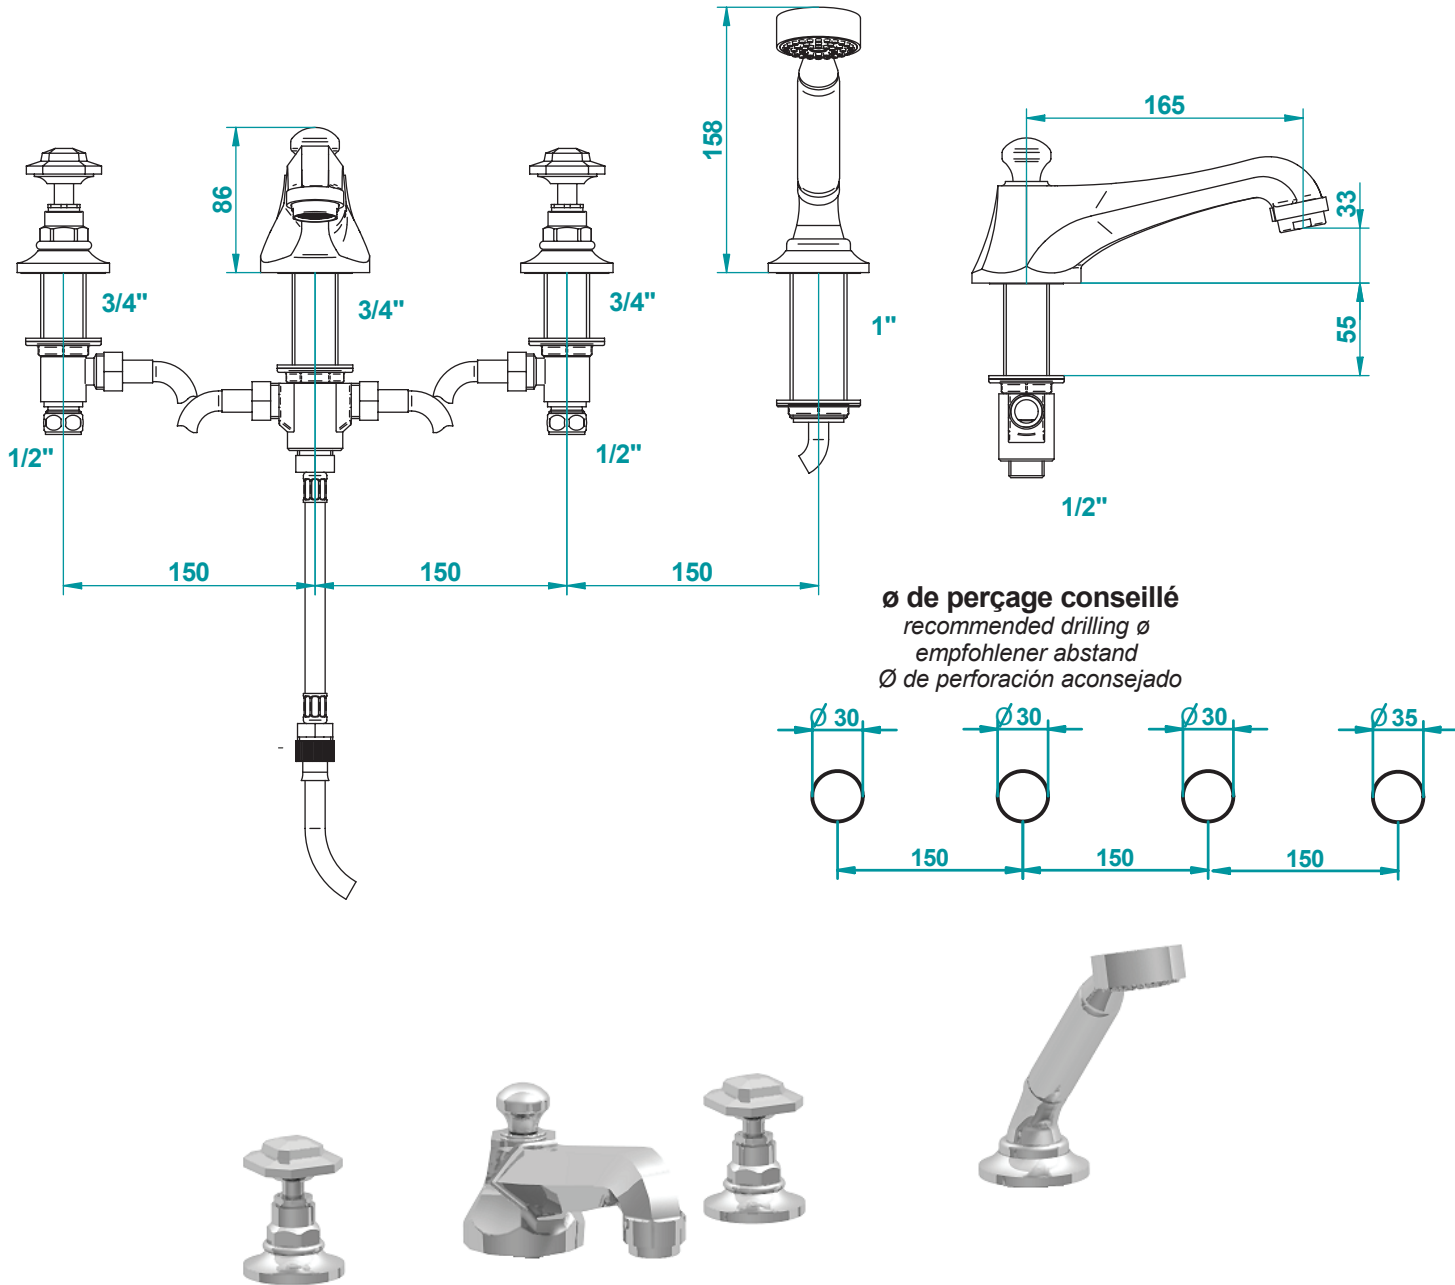

Classical Brassware Collection

Niveau	4-hole bath filler kit with shower handset
--------	--

All taps are High pressure / pumped systems

We recommend that all products are purchased with the assistance of a specialist bathroom retailer and always installed by an experienced installer who is a member of a recognized association. All sizes quoted are nominal: items may vary by plus or minus 2% against the figures quoted. When planning installations where dimensions are critical, it is essential that the space allowed for individual items is physically checked. Imperial Bathrooms can not be held liable for any costs associated with items not fitting in any given area. The contents of this statement are based on information correct at the time of publication. We reserve the right to make alterations and changes in product characteristics, fixing, packaging, operation etc at any time without notice.