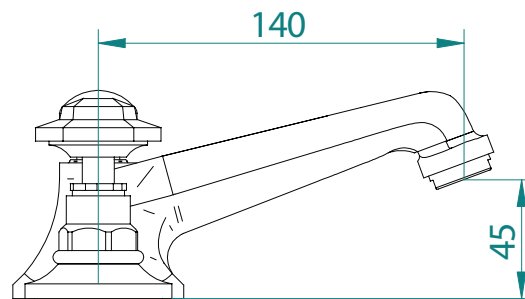

## Classical Brassware Collection

Niveau

3-hole basin mixer kit

All taps are High pressure / pumped systems

We recommend that all products are purchased with the assistance of a specialist bathroom retailer and always installed by an experienced installer who is a member of a recognized association. All sizes quoted are nominal: items may vary by plus or minus 2% against the figures quoted. When planning installations where dimensions are critical, it is essential that the space allowed for individual items is physically checked. Imperial Bathrooms can not be held liable for any costs associated with items not fitting in any given area. The contents of this statement are based on information correct at the time of publication. We reserve the right to make alterations and changes in product characteristics, fixing, packaging, operation etc at any time without notice.