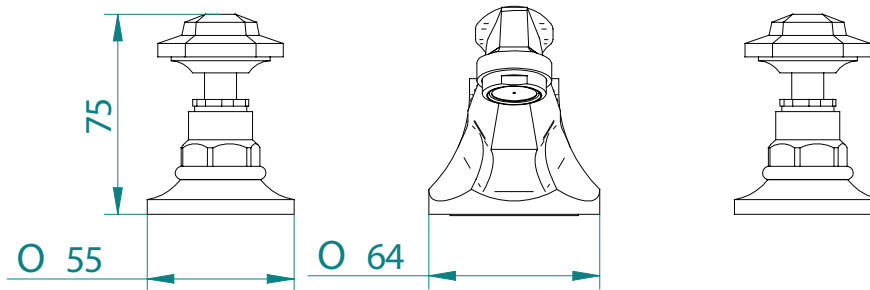

## Classical Brassware Collection

Niveau

3-hole basin mixer kit

All taps are High pressure / pumped systems

We recommend that all products are purchased with the assistance of a specialist bathroom retailer and always installed by an experienced installer who is a member of a recognized association. All sizes quoted are nominal: items may vary by plus or minus 2% against the figures quoted. When planning installations where dimensions are critical, it is essential that the space allowed for individual items is physically checked. Imperial Bathrooms can not be held liable for any costs associated with items not fitting in any given area. The contents of this statement are based on information correct at the time of publication. We reserve the right to make alterations and changes in product characteristics, fixing, packaging, operation etc at any time without notice.