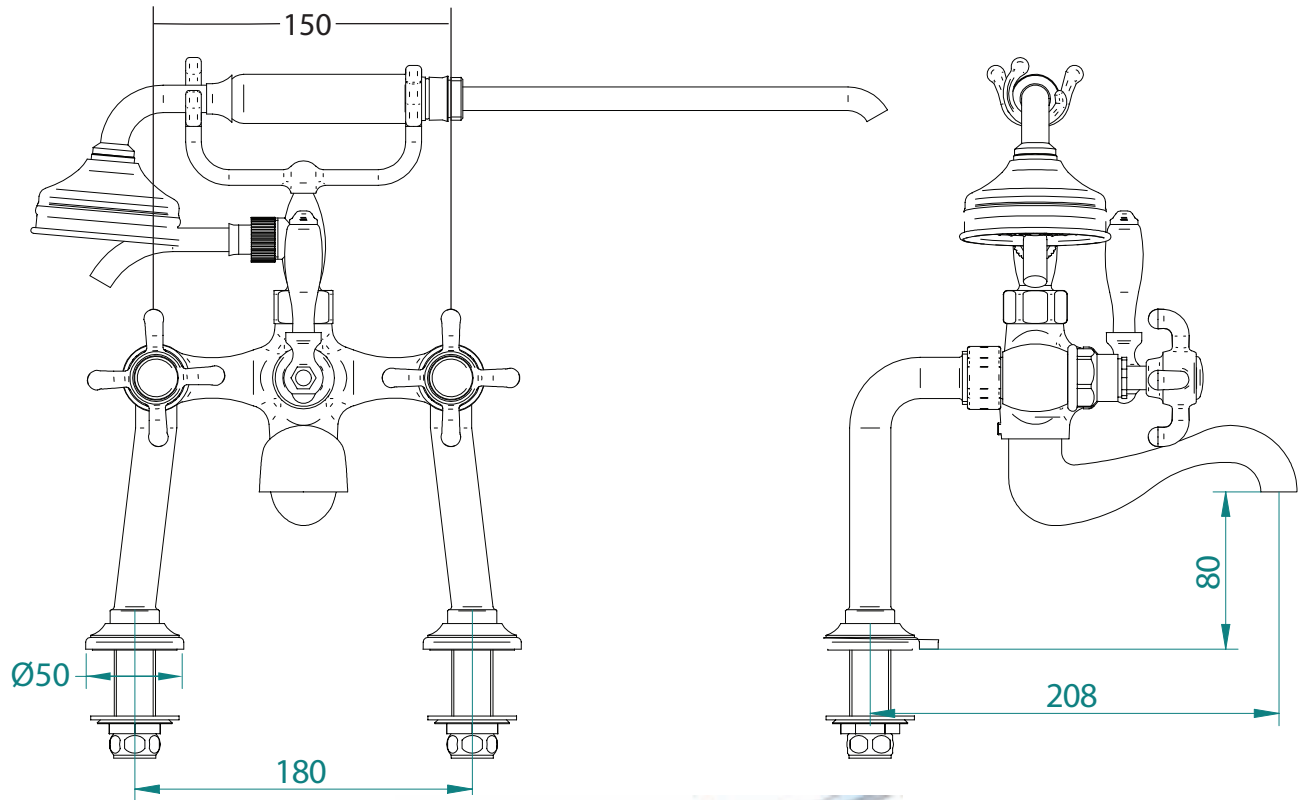

Classical Brassware Collection

Lierre

Bath shower mixer kit

All taps are High pressure / pumped systems

We recommend that all products are purchased with the assistance of a specialist bathroom retailer and always installed by an experienced installer who is a member of a recognized association. All sizes quoted are nominal: items may vary by plus or minus 2% against the figures quoted. When planning installations where dimensions are critical, it is essential that the space allowed for individual items is physically checked. Imperial Bathrooms can not be held liable for any costs associated with items not fitting in any given area. The contents of this statement are based on information correct at the time of publication. We reserve the right to make alterations and changes in product characteristics, fixing, packaging, operation etc at any time without notice.