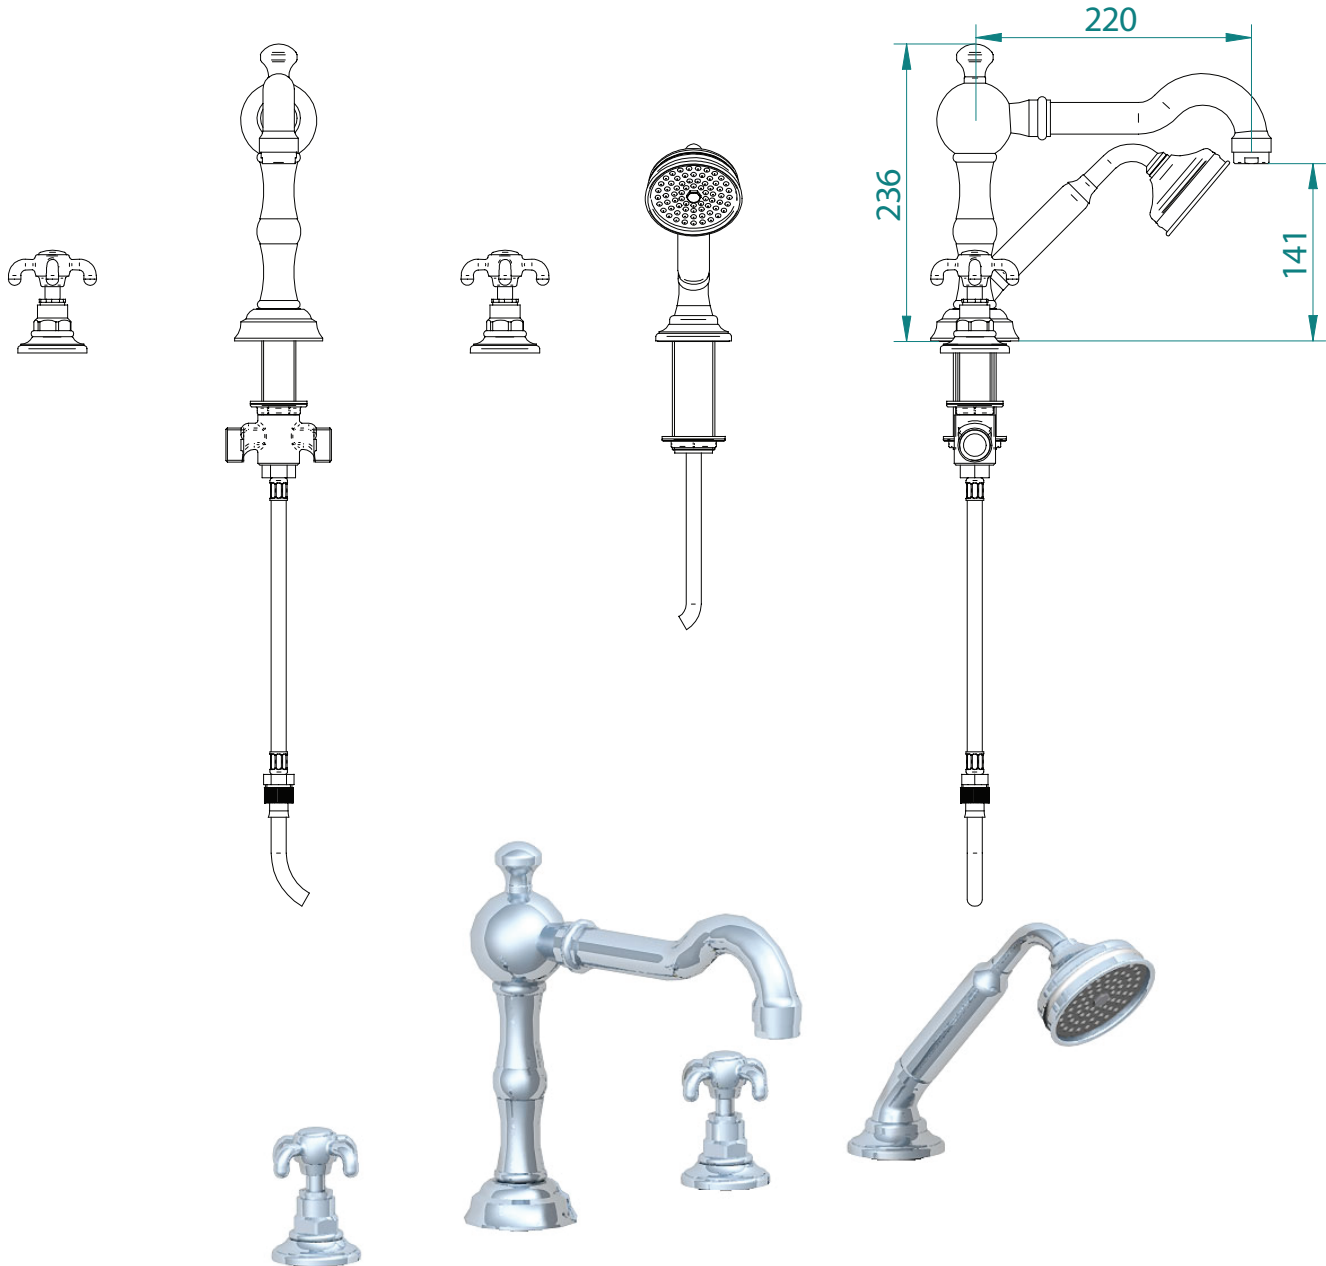

Classical Brassware Collection

Lierre

4-hole bath filler kit

All taps are High pressure / pumped systems

We recommend that all products are purchased with the assistance of a specialist bathroom retailer and always installed by an experienced installer who is a member of a recognized association. All sizes quoted are nominal: items may vary by plus or minus 2% against the figures quoted. When planning installations where dimensions are critical, it is essential that the space allowed for individual items is physically checked. Imperial Bathrooms can not be held liable for any costs associated with items not fitting in any given area. The contents of this statement are based on information correct at the time of publication. We reserve the right to make alterations and changes in product characteristics, fixing, packaging, operation etc at any time without notice.