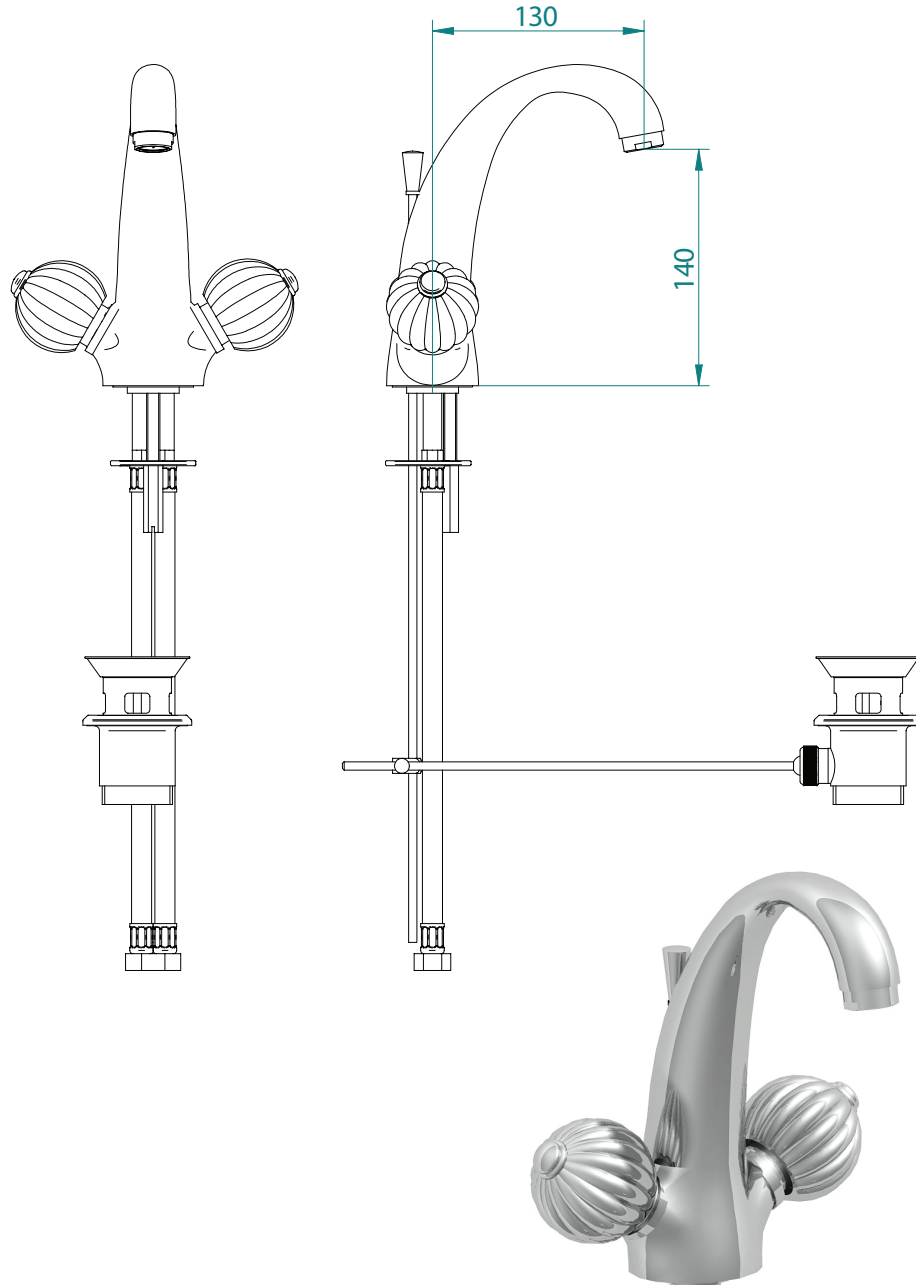

Classical Brassware Collection

Globo

Basin mono mixer kit

All taps are High pressure / pumped systems

We recommend that all products are purchased with the assistance of a specialist bathroom retailer and always installed by an experienced installer who is a member of a recognized association. All sizes quoted are nominal: items may vary by plus or minus 2% against the figures quoted. When planning installations where dimensions are critical, it is essential that the space allowed for individual items is physically checked. Imperial Bathrooms can not be held liable for any costs associated with items not fitting in any given area. The contents of this statement are based on information correct at the time of publication. We reserve the right to make alterations and changes in product characteristics, fixing, packaging, operation etc at any time without notice.