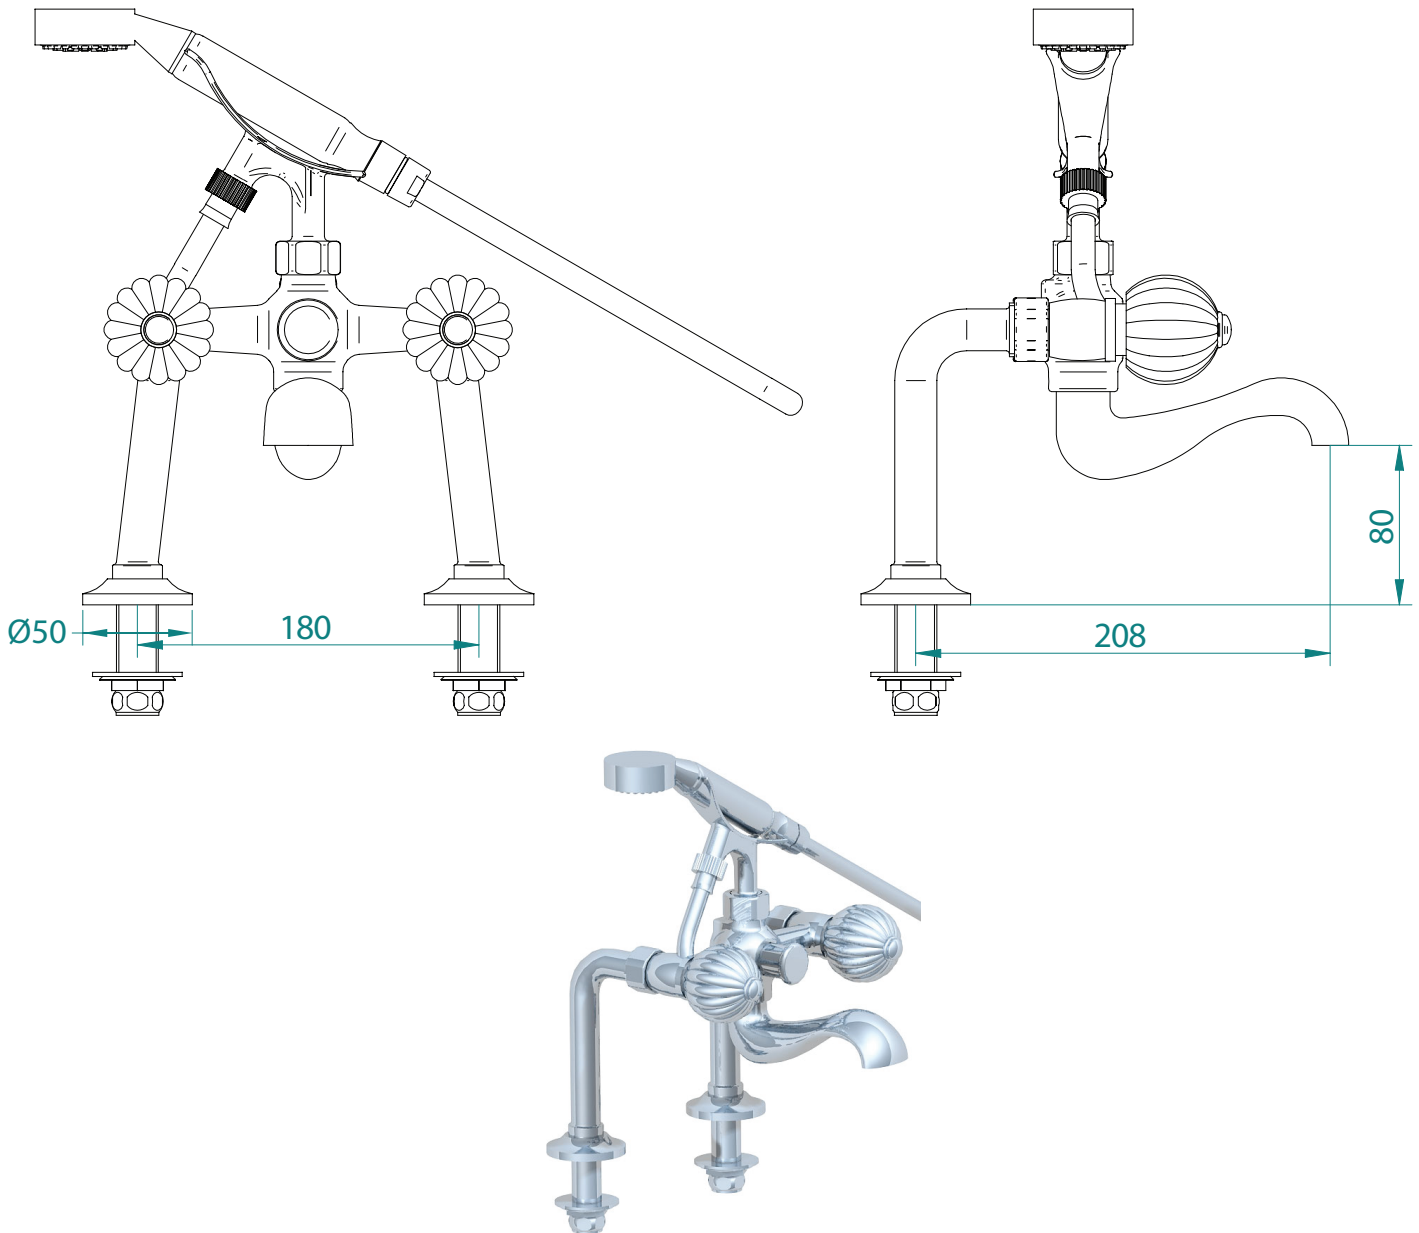

## Classical Brassware Collection

Globo

Bath shower mixer kit

All taps are High pressure / pumped systems

We recommend that all products are purchased with the assistance of a specialist bathroom retailer and always installed by an experienced installer who is a member of a recognized association. All sizes quoted are nominal: items may vary by plus or minus 2% against the figures quoted. When planning installations where dimensions are critical, it is essential that the space allowed for individual items is physically checked. Imperial Bathrooms can not be held liable for any costs associated with items not fitting in any given area. The contents of this statement are based on information correct at the time of publication. We reserve the right to make alterations and changes in product characteristics, fixing, packaging, operation etc at any time without notice.