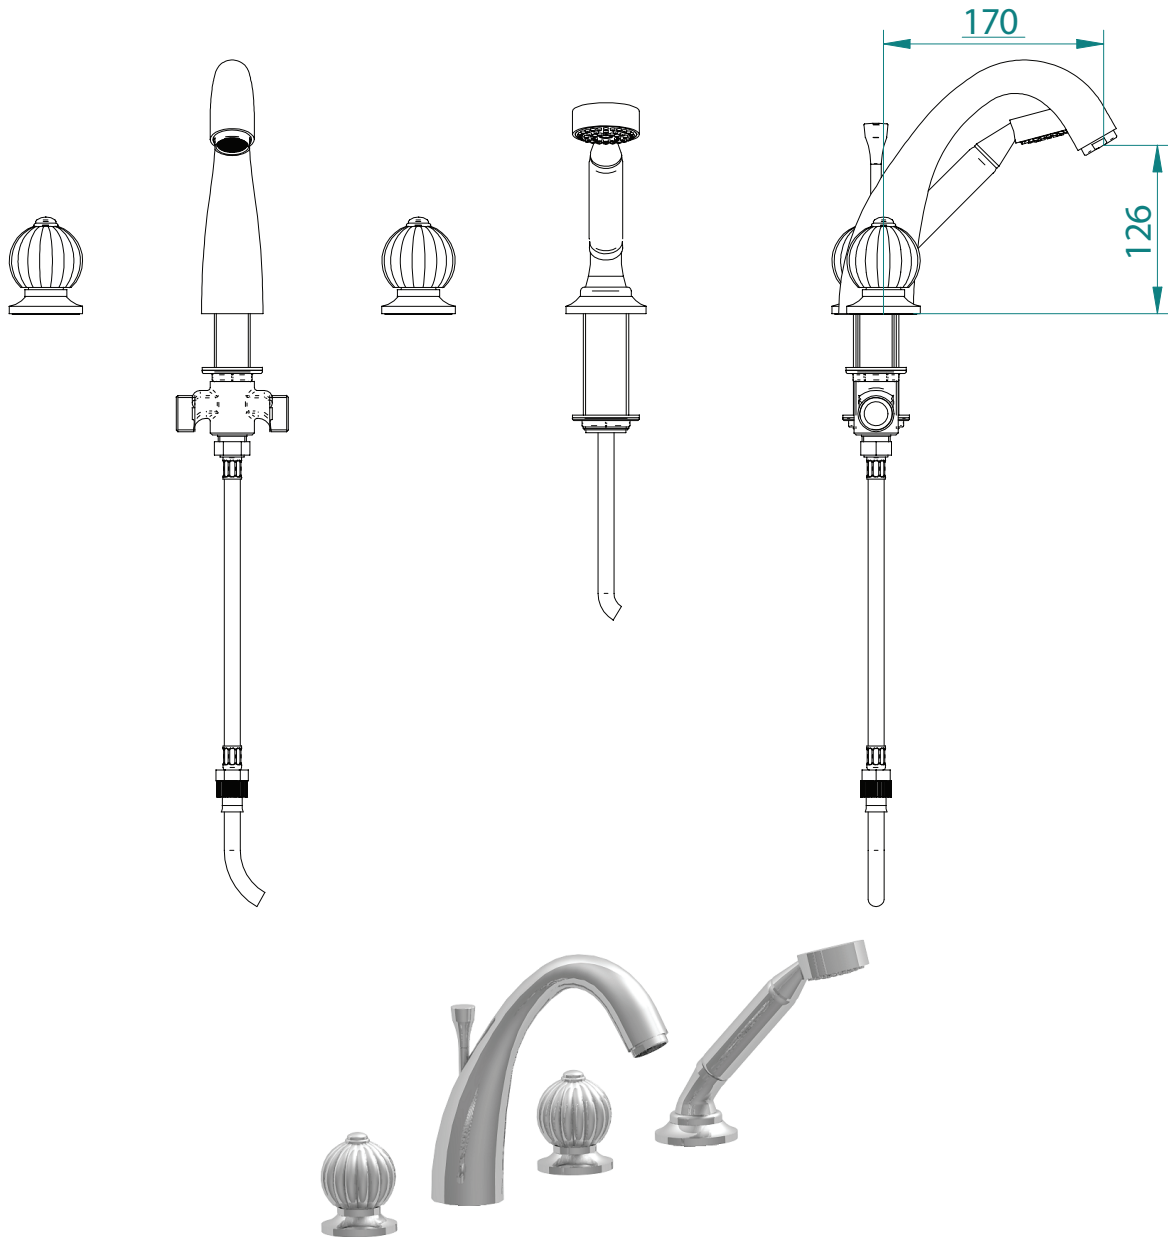

Classical Brassware Collection

Globo

4-hole bath filler kit

All taps are High pressure / pumped systems

We recommend that all products are purchased with the assistance of a specialist bathroom retailer and always installed by an experienced installer who is a member of a recognized association. All sizes quoted are nominal: items may vary by plus or minus 2% against the figures quoted. When planning installations where dimensions are critical, it is essential that the space allowed for individual items is physically checked. Imperial Bathrooms can not be held liable for any costs associated with items not fitting in any given area. The contents of this statement are based on information correct at the time of publication. We reserve the right to make alterations and changes in product characteristics, fixing, packaging, operation etc at any time without notice.