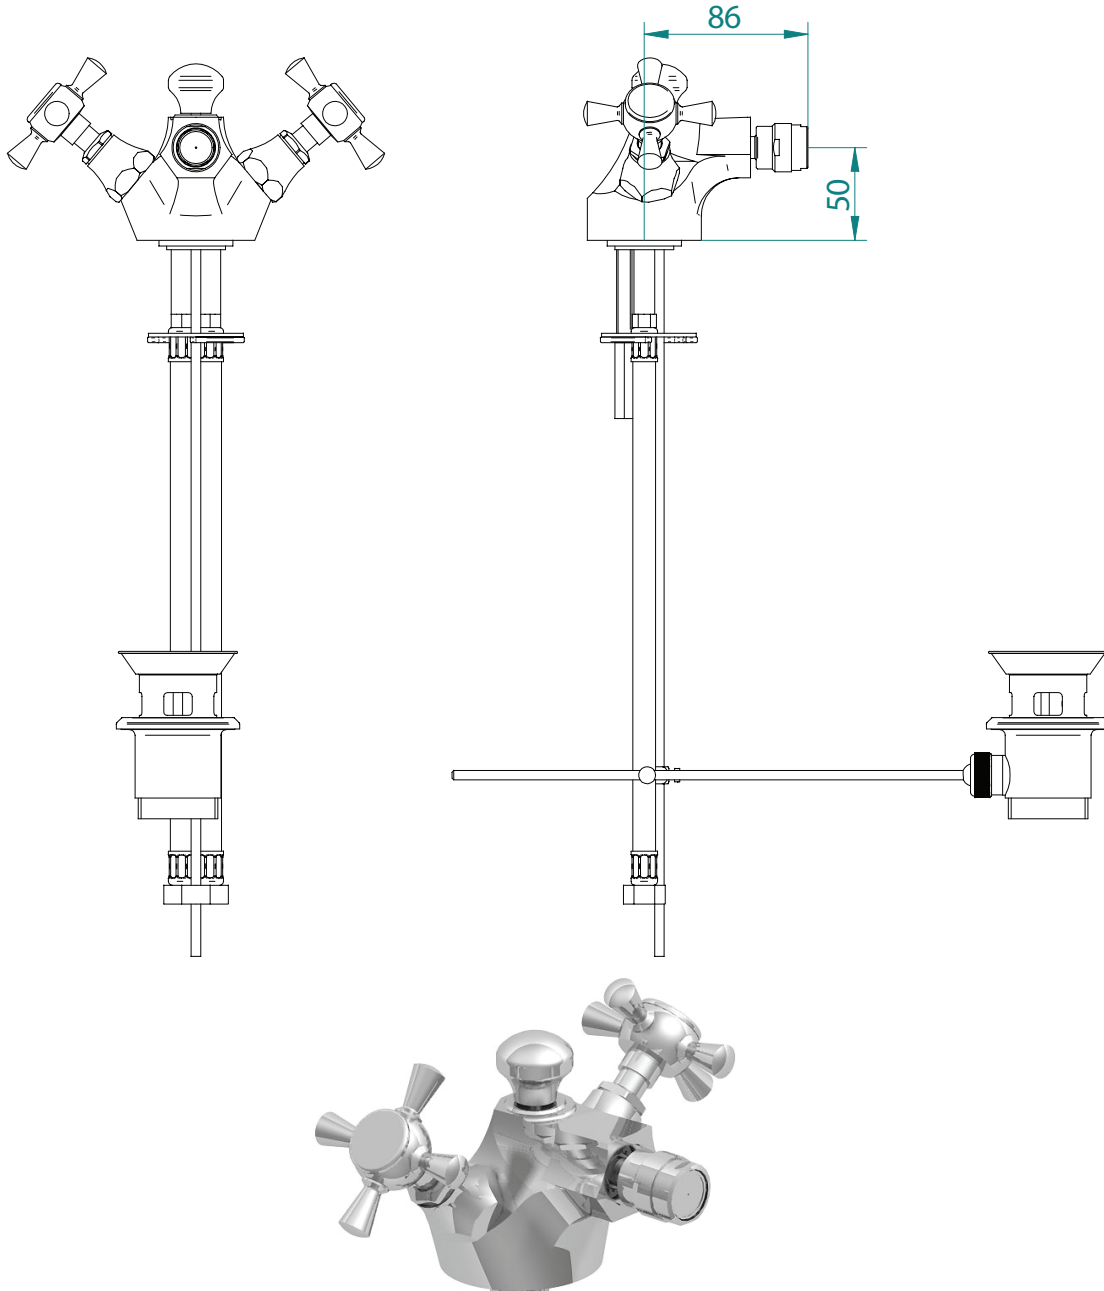

Classical Brassware Collection

Glace

Bidet mono mixer kit

All taps are High pressure / pumped systems

We recommend that all products are purchased with the assistance of a specialist bathroom retailer and always installed by an experienced installer who is a member of a recognized association. All sizes quoted are nominal: items may vary by plus or minus 2% against the figures quoted. When planning installations where dimensions are critical, it is essential that the space allowed for individual items is physically checked. Imperial Bathrooms can not be held liable for any costs associated with items not fitting in any given area. The contents of this statement are based on information correct at the time of publication. We reserve the right to make alterations and changes in product characteristics, fixing, packaging, operation etc at any time without notice.