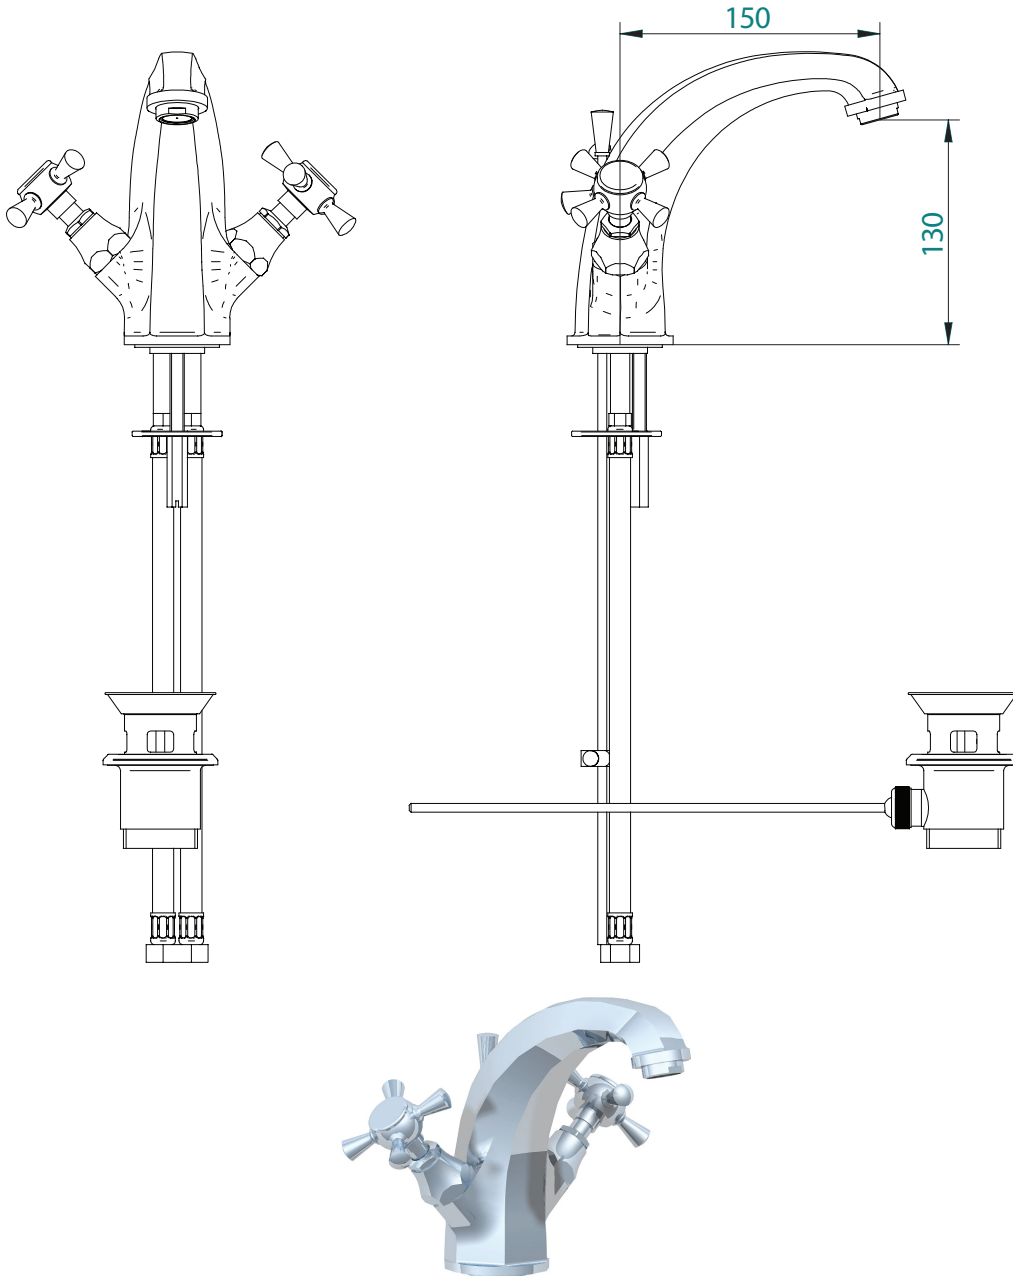

Classical Brassware Collection

Glace

Basin mono mixer kit

All taps are High pressure / pumped systems

We recommend that all products are purchased with the assistance of a specialist bathroom retailer and always installed by an experienced installer who is a member of a recognized association. All sizes quoted are nominal: items may vary by plus or minus 2% against the figures quoted. When planning installations where dimensions are critical, it is essential that the space allowed for individual items is physically checked. Imperial Bathrooms can not be held liable for any costs associated with items not fitting in any given area. The contents of this statement are based on information correct at the time of publication. We reserve the right to make alterations and changes in product characteristics, fixing, packaging, operation etc at any time without notice.