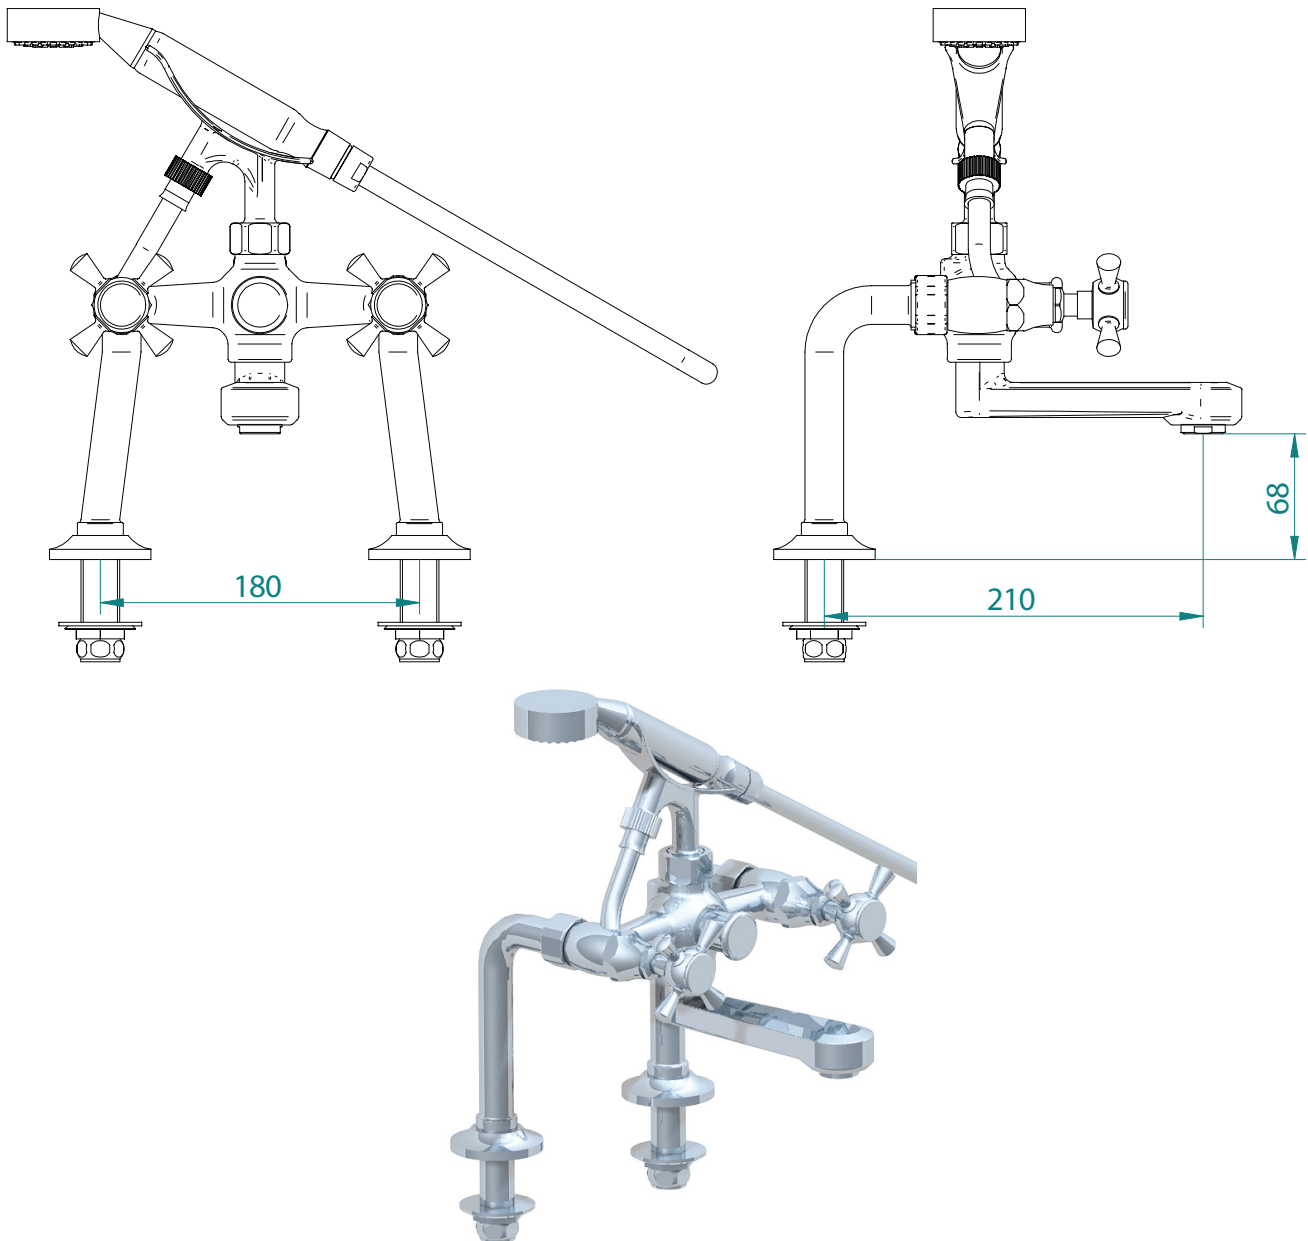

Classical Brassware Collection

Glace

Bath shower mixer kit, deck mounted

All taps are High pressure / pumped systems

We recommend that all products are purchased with the assistance of a specialist bathroom retailer and always installed by an experienced installer who is a member of a recognized association. All sizes quoted are nominal: items may vary by plus or minus 2% against the figures quoted. When planning installations where dimensions are critical, it is essential that the space allowed for individual items is physically checked. Imperial Bathrooms can not be held liable for any costs associated with items not fitting in any given area. The contents of this statement are based on information correct at the time of publication. We reserve the right to make alterations and changes in product characteristics, fixing, packaging, operation etc at any time without notice.