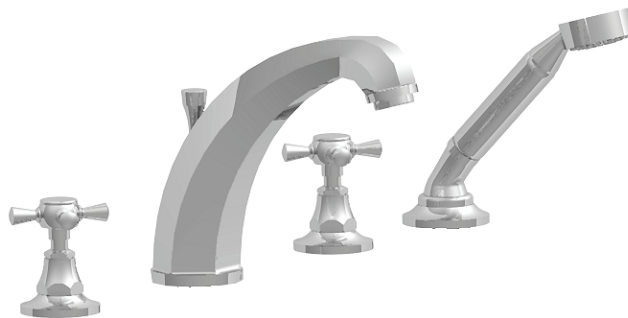

Classical Brassware Collection

Glace

4-hole bath filler and handset kit

All taps are High pressure / pumped systems

We recommend that all products are purchased with the assistance of a specialist bathroom retailer and always installed by an experienced installer who is a member of a recognized association. All sizes quoted are nominal: items may vary by plus or minus 2% against the figures quoted. When planning installations where dimensions are critical, it is essential that the space allowed for individual items is physically checked. Imperial Bathrooms can not be held liable for any costs associated with items not fitting in any given area. The contents of this statement are based on information correct at the time of publication. We reserve the right to make alterations and changes in product characteristics, fixing, packaging, operation etc at any time without notice.