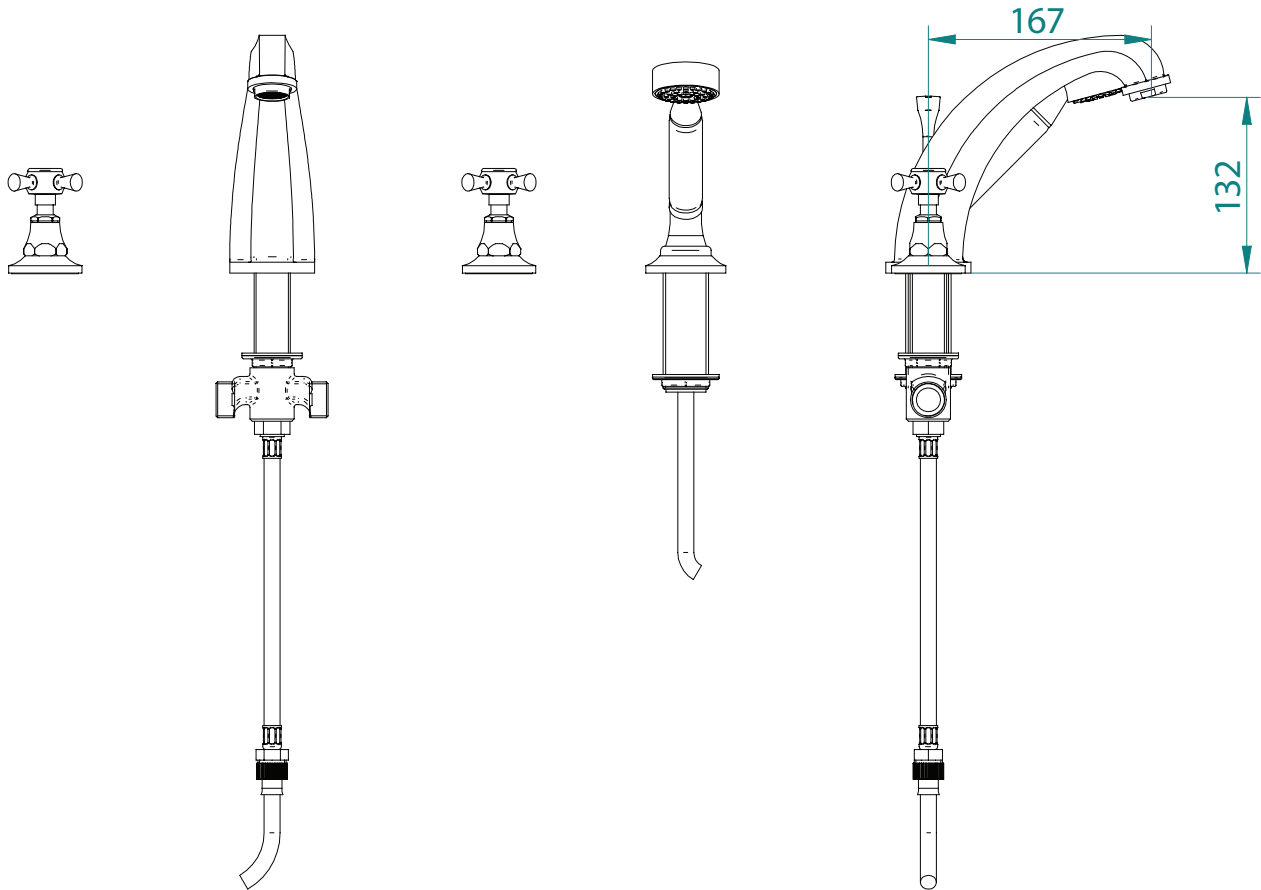

Classical Brassware Collection

Glace

4-hole bath filler and handset kit

All taps are High pressure / pumped systems

We recommend that all products are purchased with the assistance of a specialist bathroom retailer and always installed by an experienced installer who is a member of a recognized association. All sizes quoted are nominal: items may vary by plus or minus 2% against the figures quoted. When planning installations where dimensions are critical, it is essential that the space allowed for individual items is physically checked. Imperial Bathrooms can not be held liable for any costs associated with items not fitting in any given area. The contents of this statement are based on information correct at the time of publication. We reserve the right to make alterations and changes in product characteristics, fixing, packaging, operation etc at any time without notice.