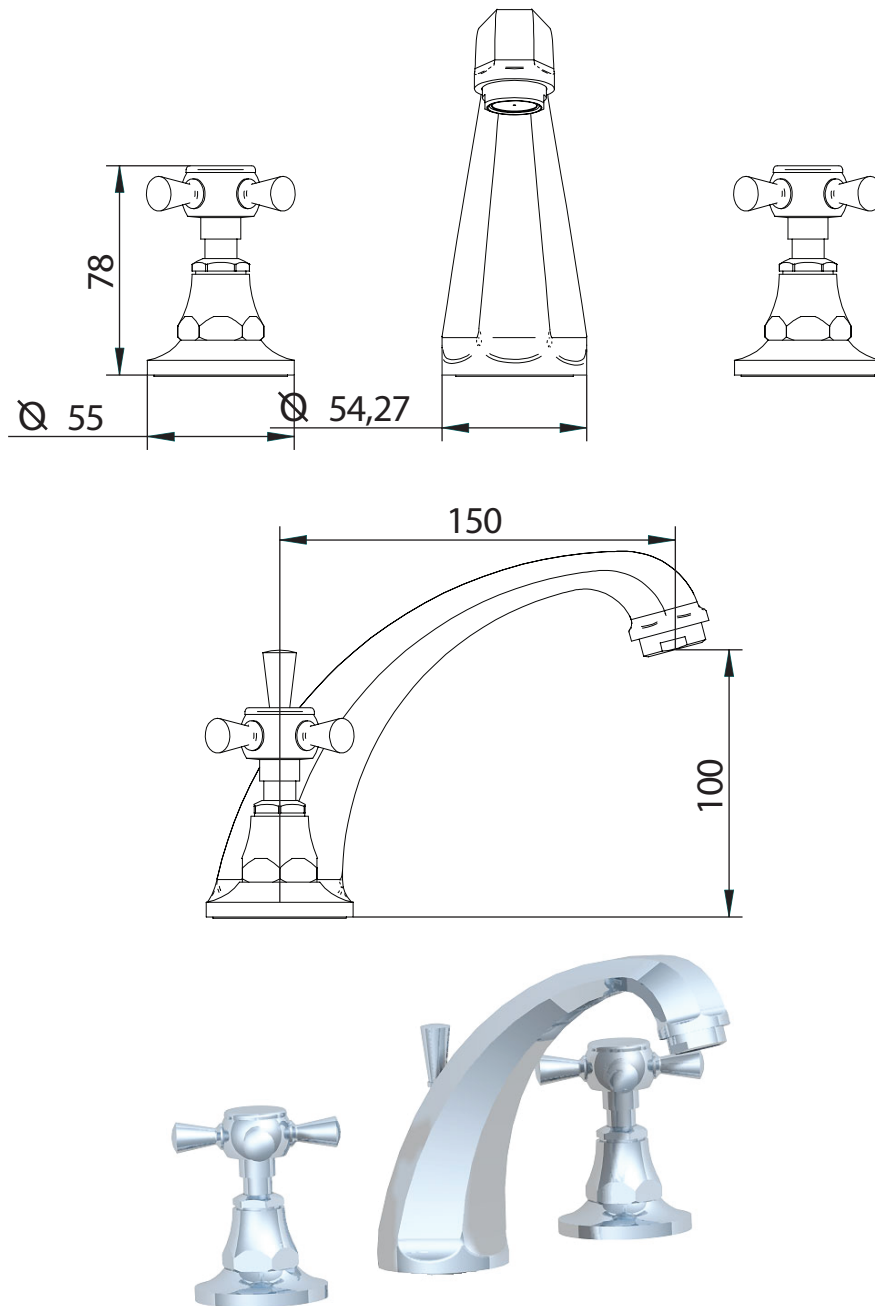

Classical Brassware Collection

Glace

3-hole basin mixer kit

All taps are High pressure / pumped systems

We recommend that all products are purchased with the assistance of a specialist bathroom retailer and always installed by an experienced installer who is a member of a recognized association. All sizes quoted are nominal: items may vary by plus or minus 2% against the figures quoted. When planning installations where dimensions are critical, it is essential that the space allowed for individual items is physically checked. Imperial Bathrooms can not be held liable for any costs associated with items not fitting in any given area. The contents of this statement are based on information correct at the time of publication. We reserve the right to make alterations and changes in product characteristics, fixing, packaging, operation etc at any time without notice.