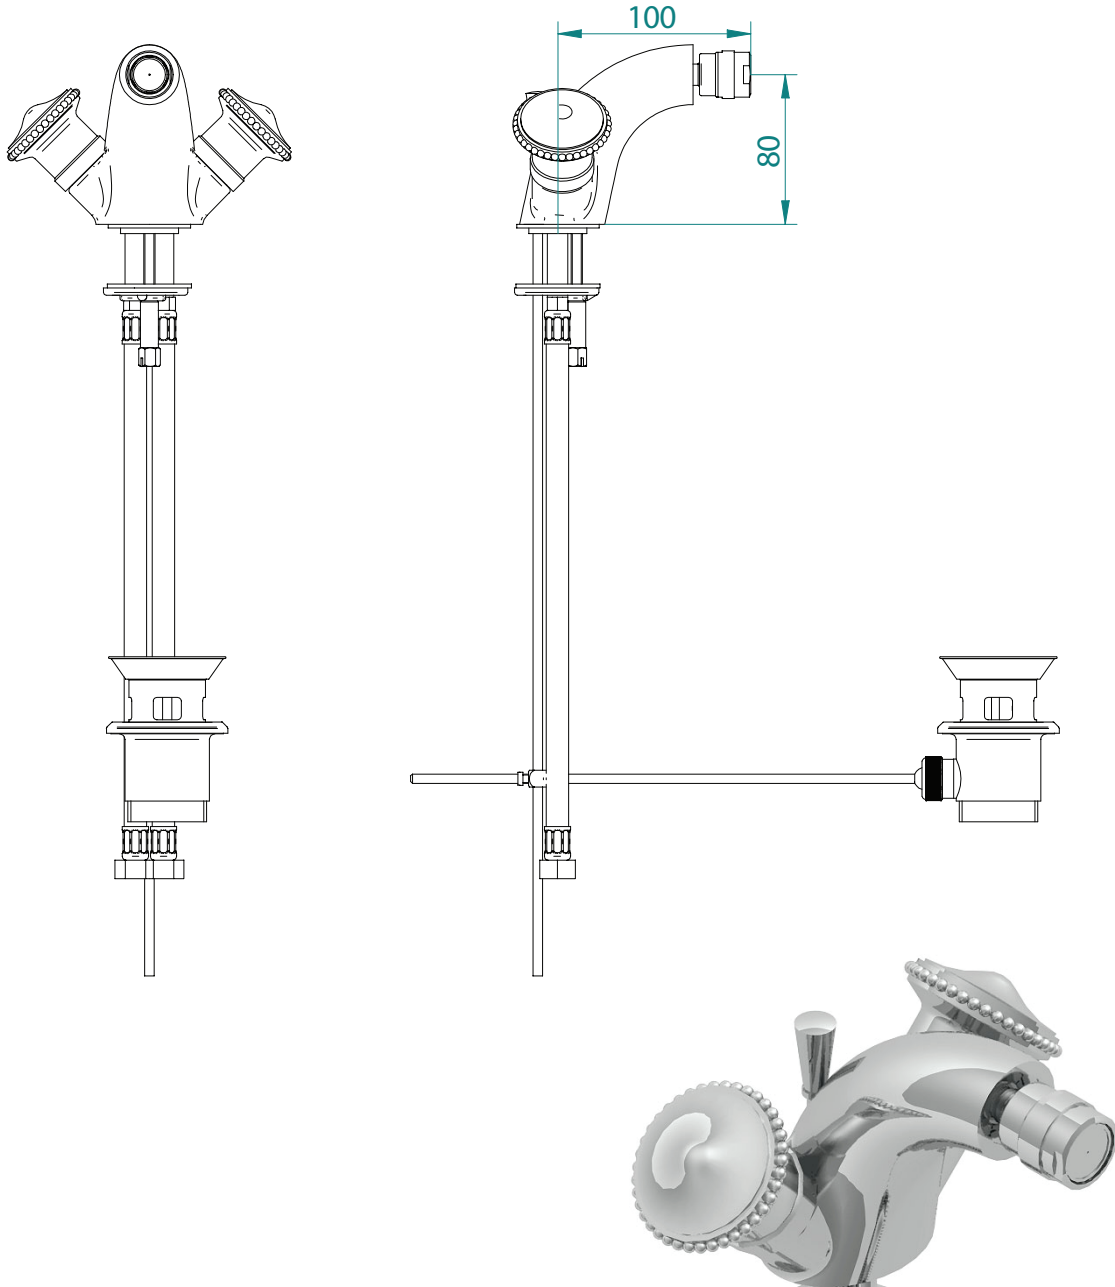

Classical Brassware Collection

Gioiello

Bidet mono mixer kit

All taps are High pressure / pumped systems

We recommend that all products are purchased with the assistance of a specialist bathroom retailer and always installed by an experienced installer who is a member of a recognized association. All sizes quoted are nominal: items may vary by plus or minus 2% against the figures quoted. When planning installations where dimensions are critical, it is essential that the space allowed for individual items is physically checked. Imperial Bathrooms can not be held liable for any costs associated with items not fitting in any given area. The contents of this statement are based on information correct at the time of publication. We reserve the right to make alterations and changes in product characteristics, fixing, packaging, operation etc at any time without notice.