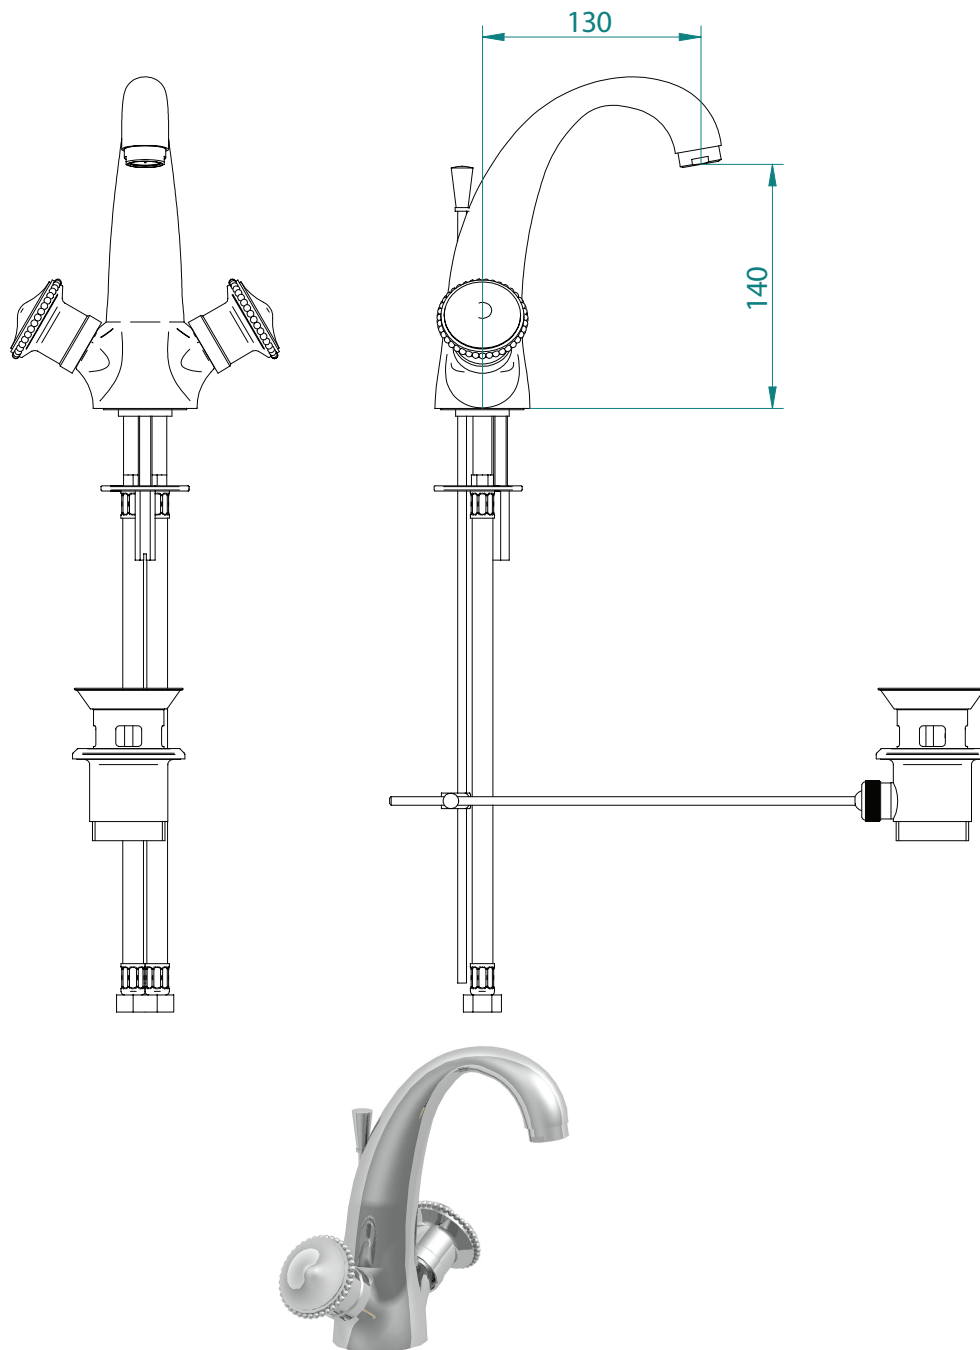

Classical Brassware Collection

Gioiello

Basin mono mixer kit

All taps are High pressure / pumped systems

We recommend that all products are purchased with the assistance of a specialist bathroom retailer and always installed by an experienced installer who is a member of a recognized association. All sizes quoted are nominal: items may vary by plus or minus 2% against the figures quoted. When planning installations where dimensions are critical, it is essential that the space allowed for individual items is physically checked. Imperial Bathrooms can not be held liable for any costs associated with items not fitting in any given area. The contents of this statement are based on information correct at the time of publication. We reserve the right to make alterations and changes in product characteristics, fixing, packaging, operation etc at any time without notice.