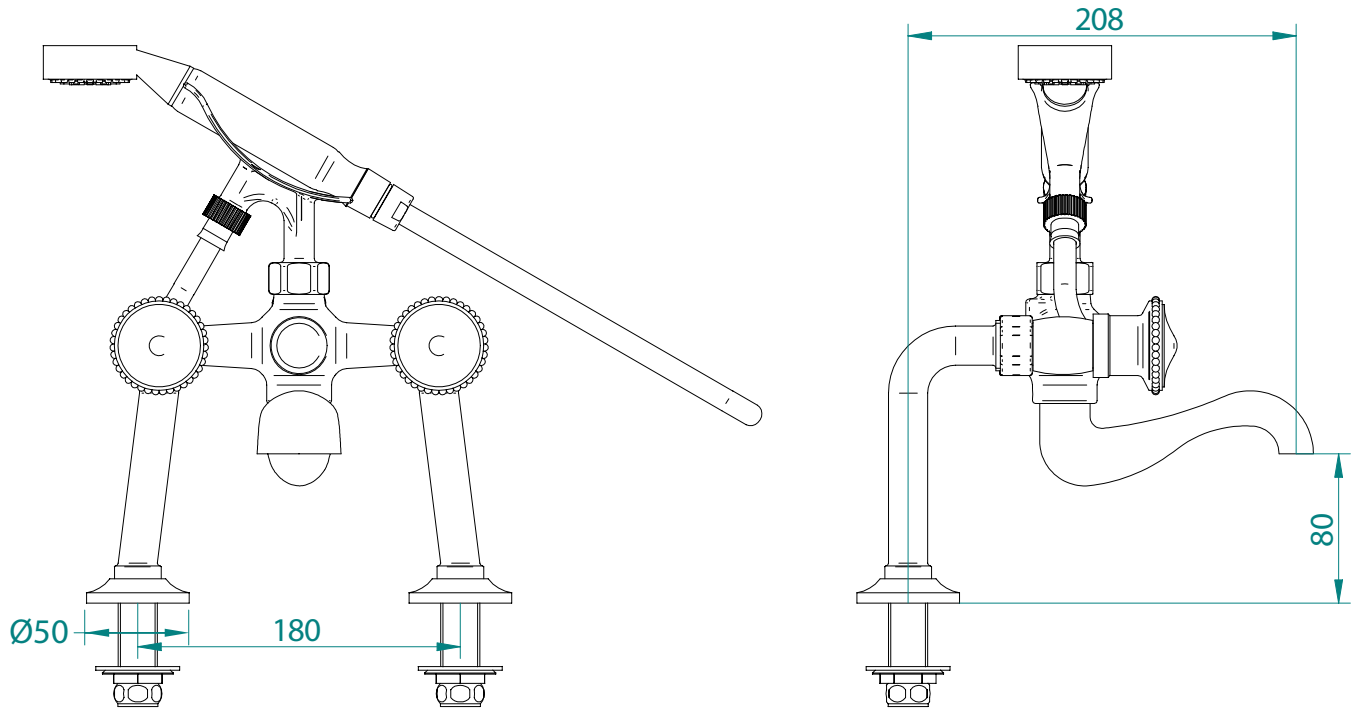

Classical Brassware Collection

Gioiello

Bath shower mixer kit, deck mounted

All taps are High pressure / pumped systems

We recommend that all products are purchased with the assistance of a specialist bathroom retailer and always installed by an experienced installer who is a member of a recognized association. All sizes quoted are nominal: items may vary by plus or minus 2% against the figures quoted. When planning installations where dimensions are critical, it is essential that the space allowed for individual items is physically checked. Imperial Bathrooms can not be held liable for any costs associated with items not fitting in any given area. The contents of this statement are based on information correct at the time of publication. We reserve the right to make alterations and changes in product characteristics, fixing, packaging, operation etc at any time without notice.