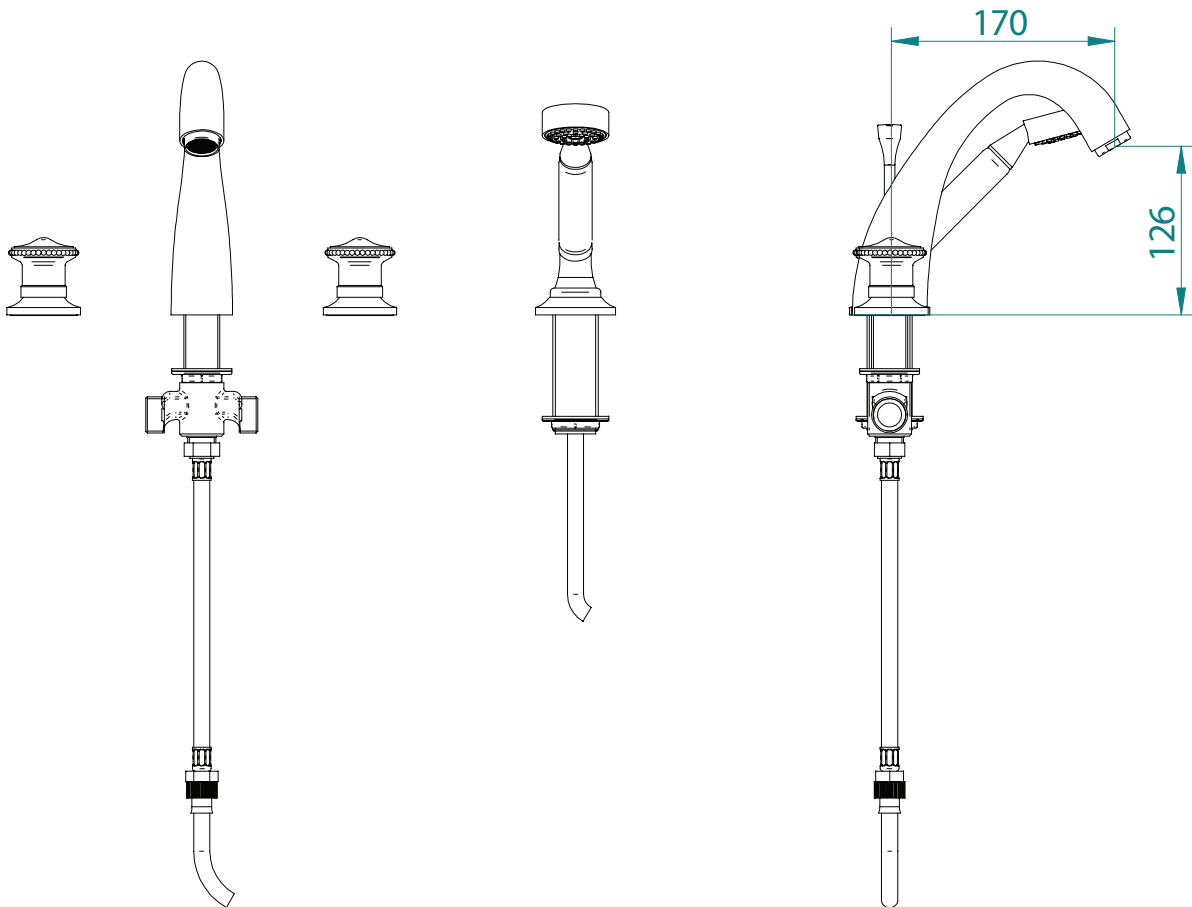

Classical Brassware Collection

Gioiello

4-hole bath filler and handset kit

All taps are High pressure / pumped systems

We recommend that all products are purchased with the assistance of a specialist bathroom retailer and always installed by an experienced installer who is a member of a recognized association. All sizes quoted are nominal: items may vary by plus or minus 2% against the figures quoted. When planning installations where dimensions are critical, it is essential that the space allowed for individual items is physically checked. Imperial Bathrooms can not be held liable for any costs associated with items not fitting in any given area. The contents of this statement are based on information correct at the time of publication. We reserve the right to make alterations and changes in product characteristics, fixing, packaging, operation etc at any time without notice.