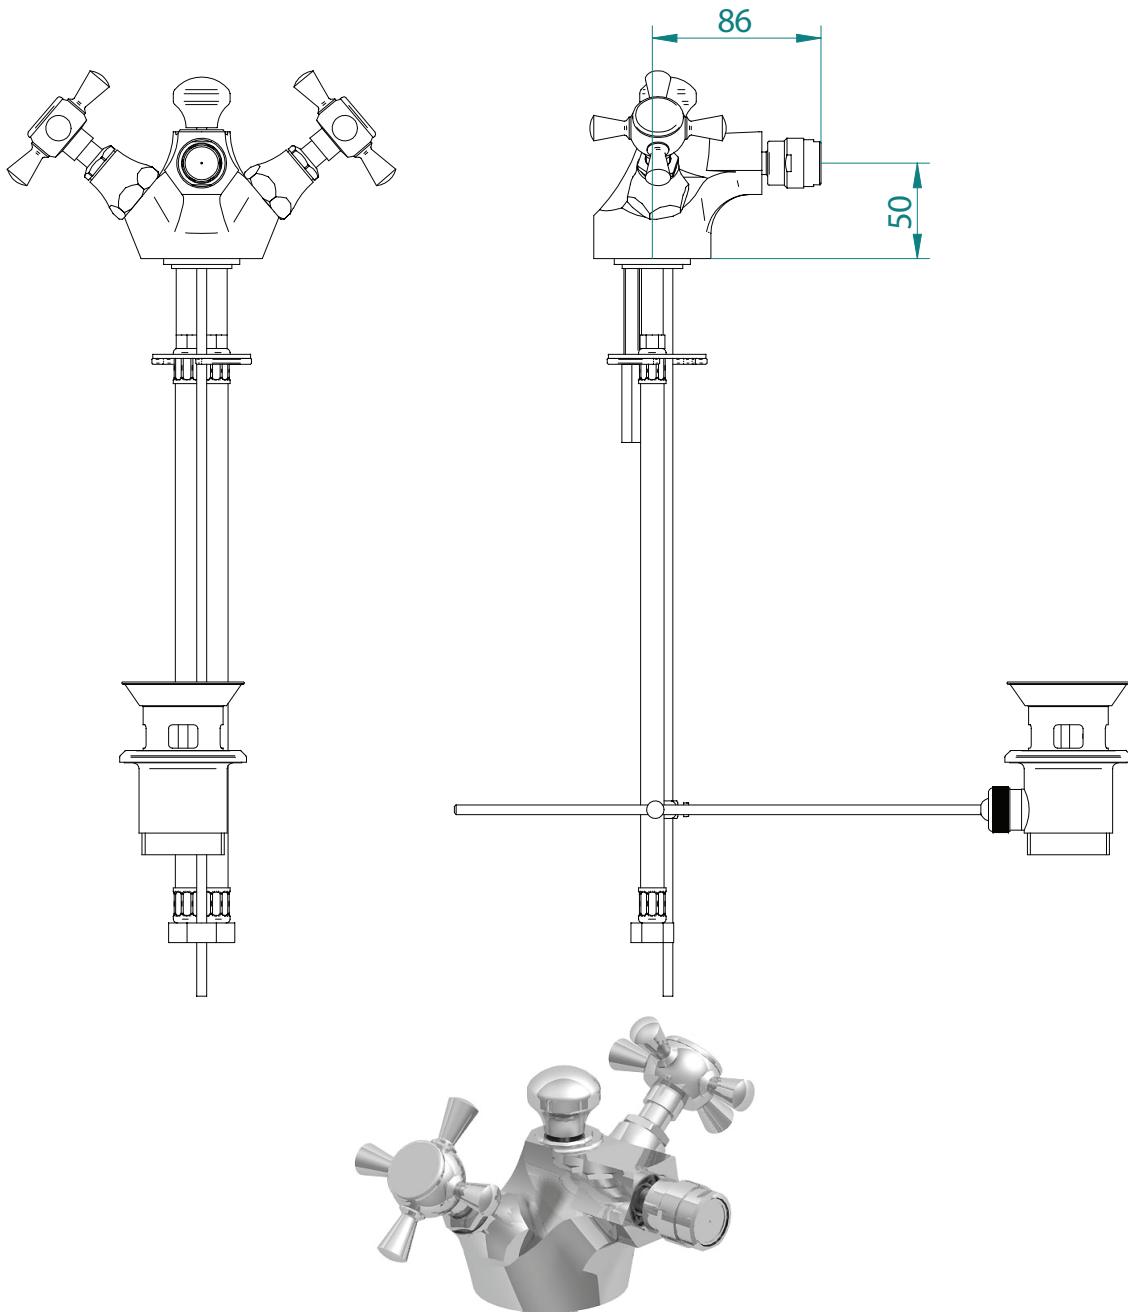

Classical Brassware Collection

Cou

Bidet mono mixer kit

All taps are High pressure / pumped systems

We recommend that all products are purchased with the assistance of a specialist bathroom retailer and always installed by an experienced installer who is a member of a recognized association. All sizes quoted are nominal: items may vary by plus or minus 2% against the figures quoted. When planning installations where dimensions are critical, it is essential that the space allowed for individual items is physically checked. Imperial Bathrooms can not be held liable for any costs associated with items not fitting in any given area. The contents of this statement are based on information correct at the time of publication. We reserve the right to make alterations and changes in product characteristics, fixing, packaging, operation etc at any time without notice.