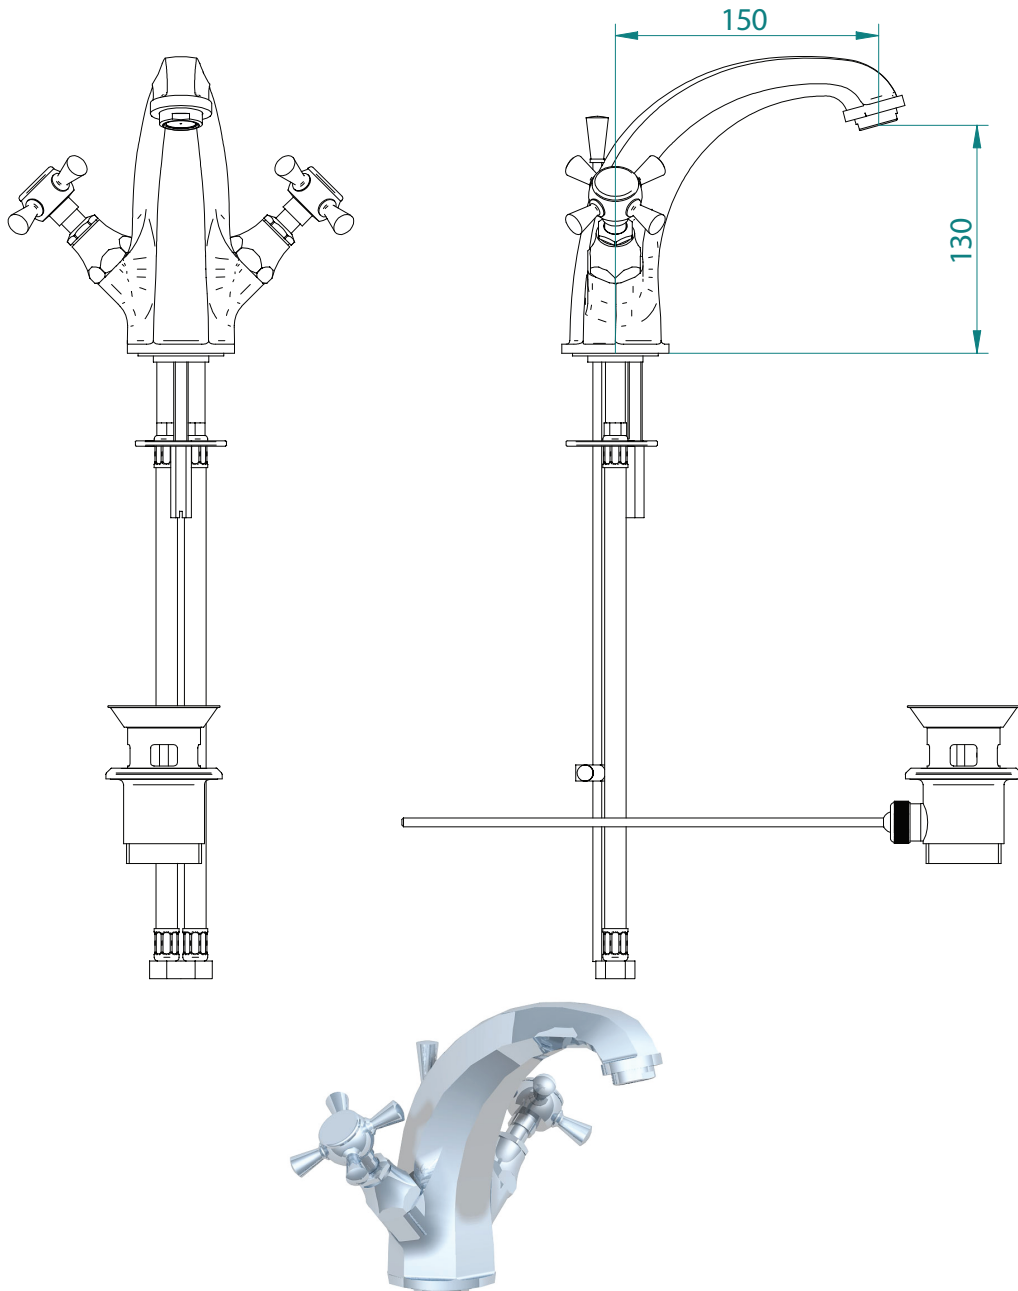

## Classical Brassware Collection

Cou

Basin mono mixer kit

All taps are High pressure / pumped systems

We recommend that all products are purchased with the assistance of a specialist bathroom retailer and always installed by an experienced installer who is a member of a recognized association. All sizes quoted are nominal: items may vary by plus or minus 2% against the figures quoted. When planning installations where dimensions are critical, it is essential that the space allowed for individual items is physically checked. Imperial Bathrooms can not be held liable for any costs associated with items not fitting in any given area. The contents of this statement are based on information correct at the time of publication. We reserve the right to make alterations and changes in product characteristics, fixing, packaging, operation etc at any time without notice.