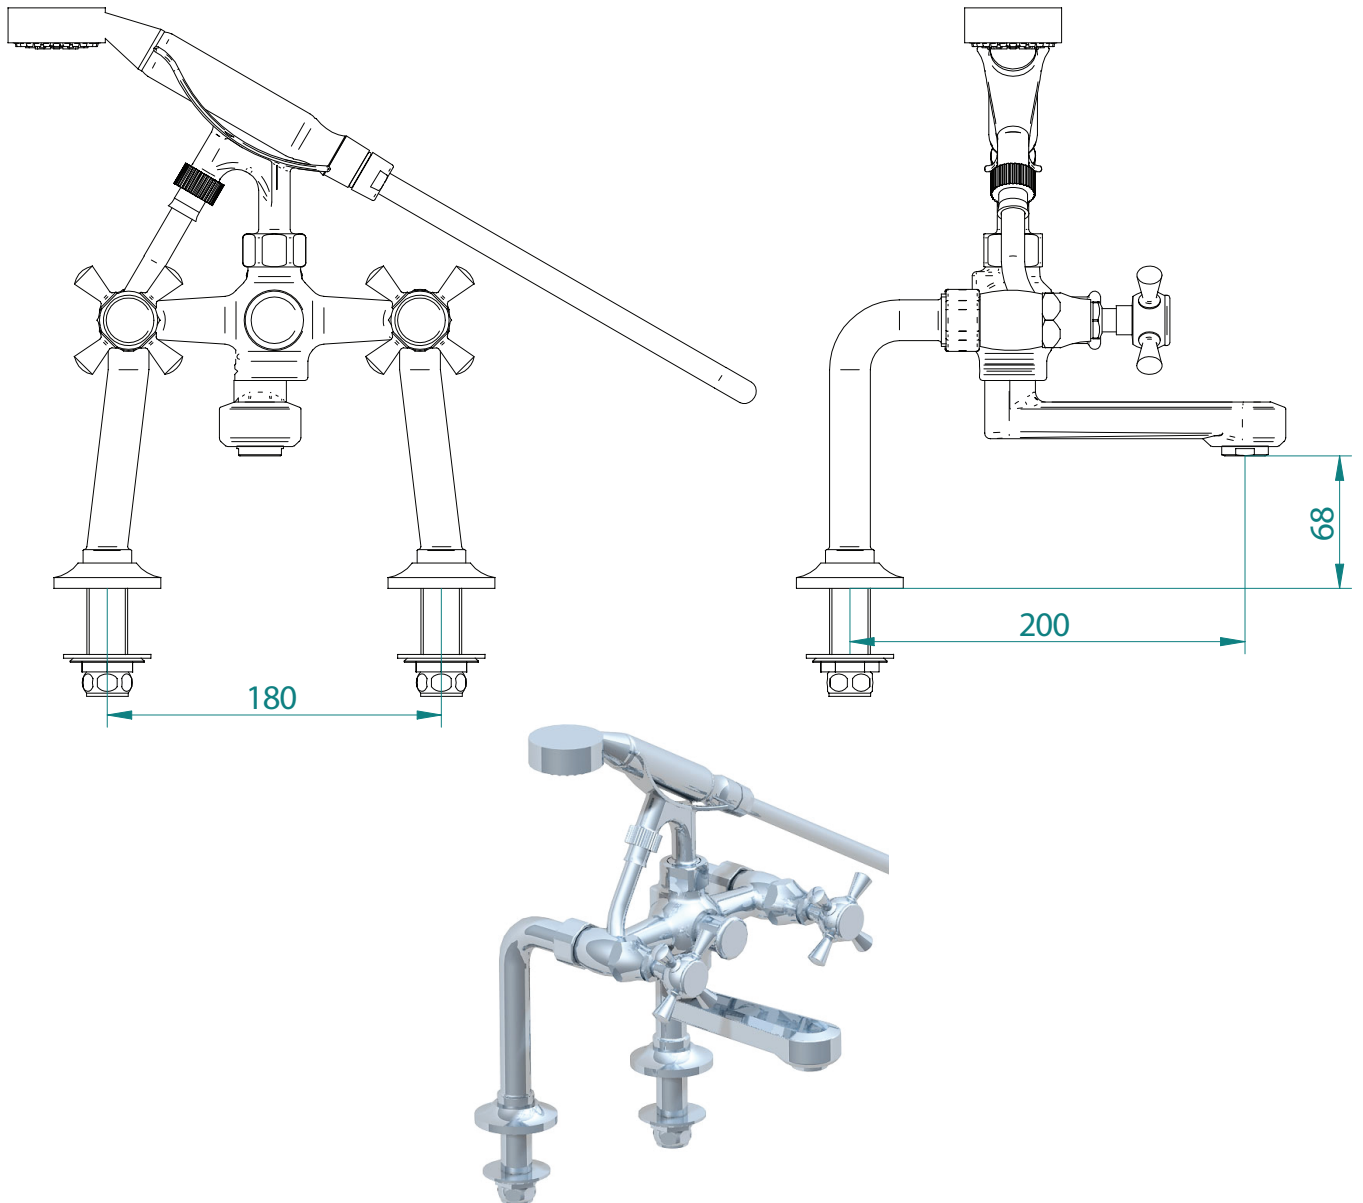

## Classical Brassware Collection

Cou

Bath shower mixer kit, deck mounted

All taps are High pressure / pumped systems

We recommend that all products are purchased with the assistance of a specialist bathroom retailer and always installed by an experienced installer who is a member of a recognized association. All sizes quoted are nominal: items may vary by plus or minus 2% against the figures quoted. When planning installations where dimensions are critical, it is essential that the space allowed for individual items is physically checked. Imperial Bathrooms can not be held liable for any costs associated with items not fitting in any given area. The contents of this statement are based on information correct at the time of publication. We reserve the right to make alterations and changes in product characteristics, fixing, packaging, operation etc at any time without notice.