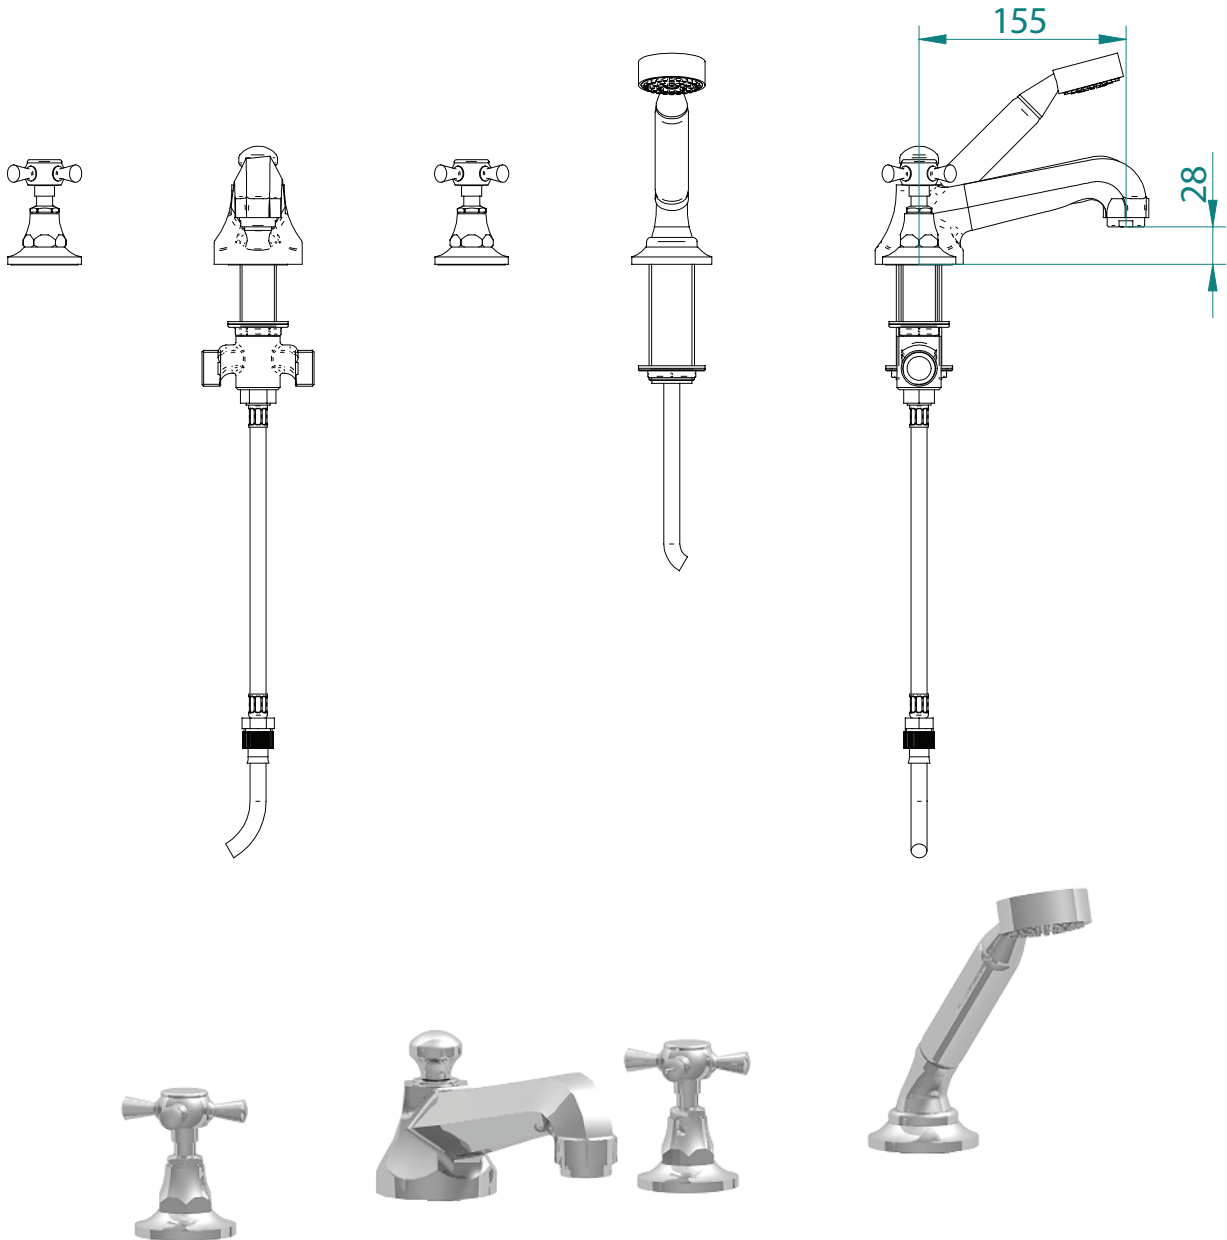

## Classical Brassware Collection

Cou

4-hole bath filler and handset kit

All taps are High pressure / pumped systems

We recommend that all products are purchased with the assistance of a specialist bathroom retailer and always installed by an experienced installer who is a member of a recognized association. All sizes quoted are nominal: items may vary by plus or minus 2% against the figures quoted. When planning installations where dimensions are critical, it is essential that the space allowed for individual items is physically checked. Imperial Bathrooms can not be held liable for any costs associated with items not fitting in any given area. The contents of this statement are based on information correct at the time of publication. We reserve the right to make alterations and changes in product characteristics, fixing, packaging, operation etc at any time without notice.