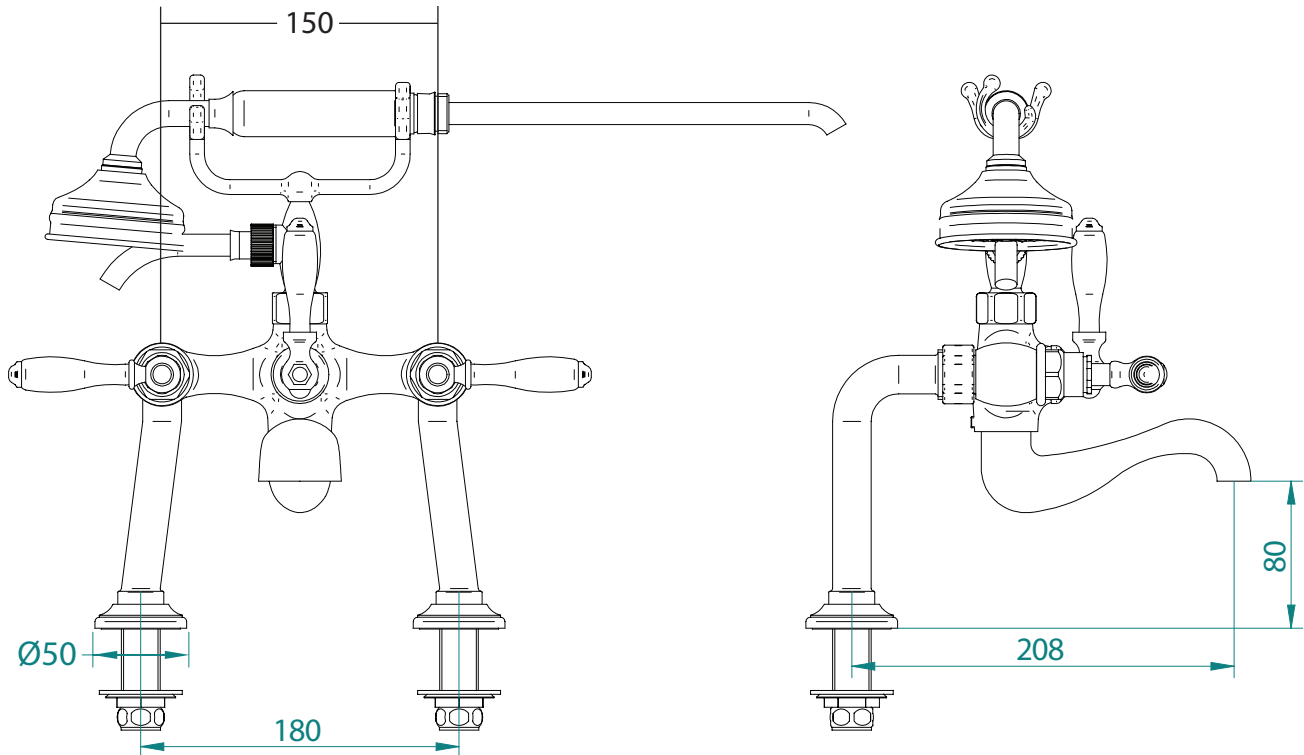

Classical Brassware Collection

Bec

Bath shower mixer kit

All taps are High pressure / pumped systems

We recommend that all products are purchased with the assistance of a specialist bathroom retailer and always installed by an experienced installer who is a member of a recognized association. All sizes quoted are nominal: items may vary by plus or minus 2% against the figures quoted. When planning installations where dimensions are critical, it is essential that the space allowed for individual items is physically checked. Imperial Bathrooms can not be held liable for any costs associated with items not fitting in any given area. The contents of this statement are based on information correct at the time of publication. We reserve the right to make alterations and changes in product characteristics, fixing, packaging, operation etc at any time without notice.