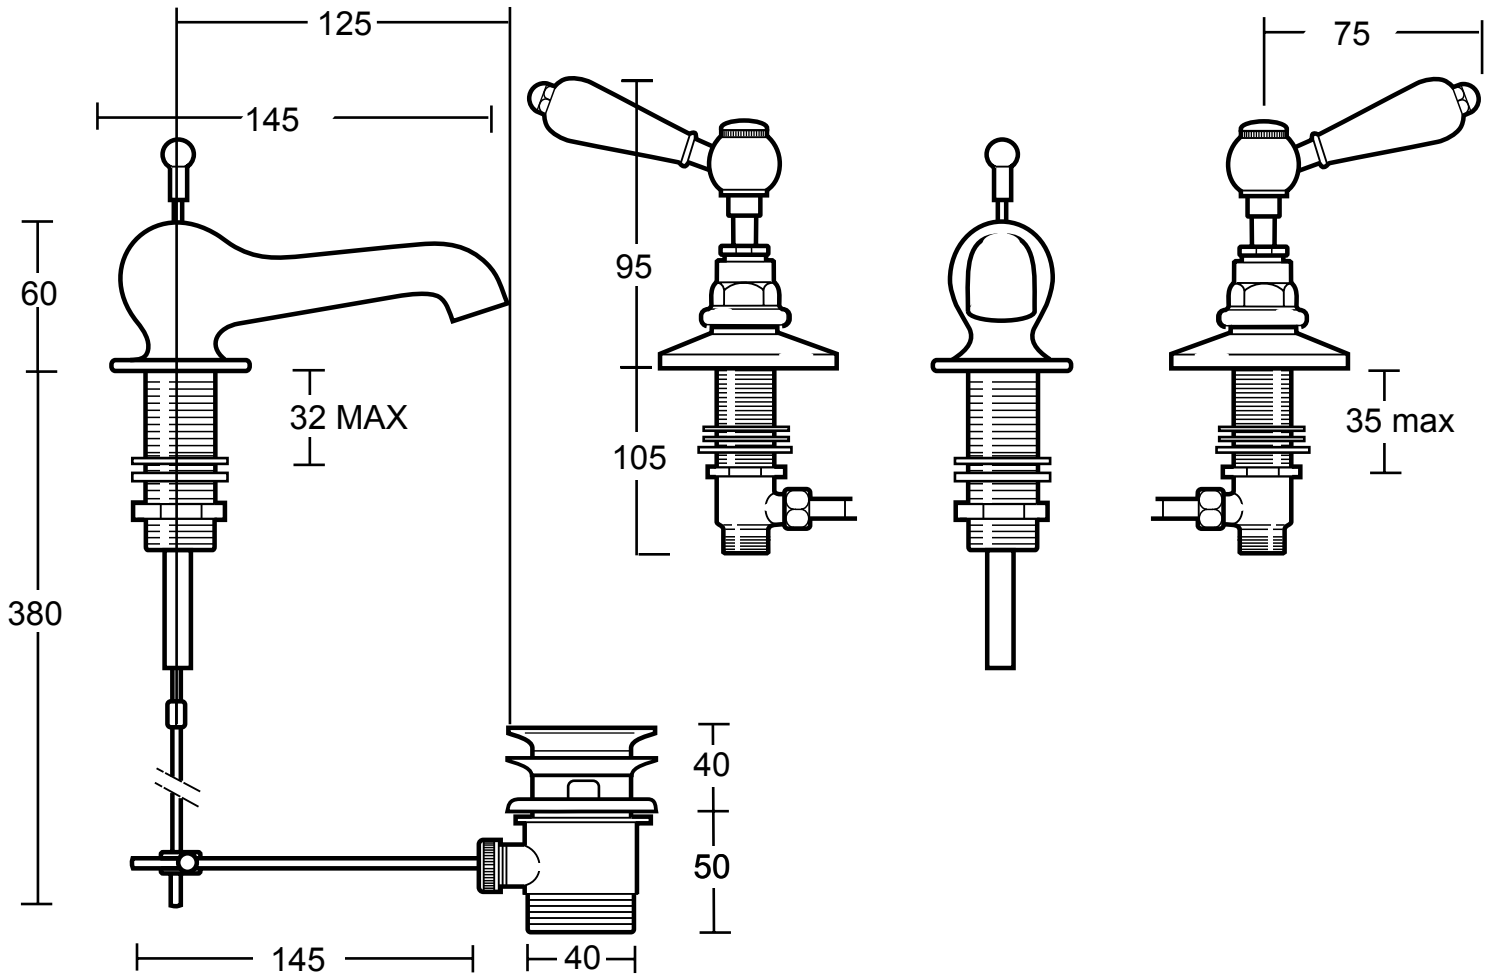

## Classical Brassware Collection

Crown Lever

3-hole basin mixer

We recommend that all products are purchased with the assistance of a specialist bathroom retailer and always installed by an experienced installer who is a member of a recognized association. All sizes quoted are nominal: items may vary by plus or minus 2% against the figures quoted. When planning installations where dimensions are critical, it is essential that the space allowed for individual items is physically checked. Imperial Bathrooms can not be held liable for any costs associated with items not fitting in any given area. The contents of this statement are based on information correct at the time of publication. We reserve the right to make alterations and changes in product characteristics, fixing, packaging, operation etc at any time without notice.