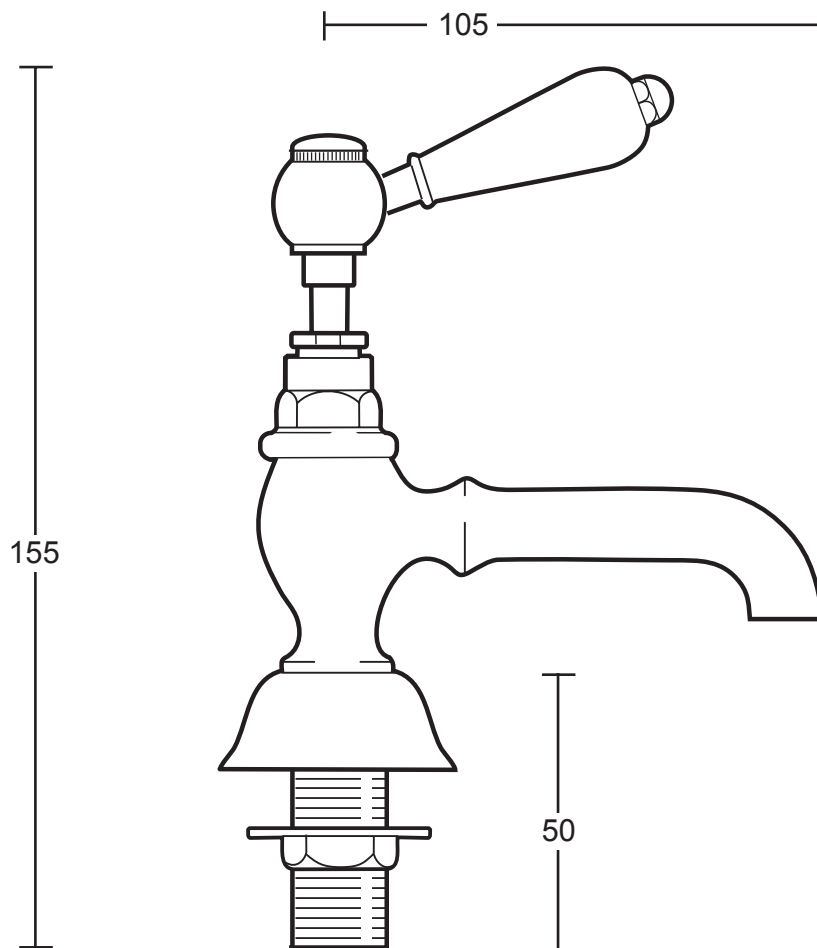

Classical Brassware Collection

Crown Leaver

3/4" bath pillar taps

We recommend that all products are purchased with the assistance of a specialist bathroom retailer and always installed by an experienced installer who is a member of a recognized association. All sizes quoted are nominal: items may vary by plus or minus 2% against the figures quoted. When planning installations where dimensions are critical, it is essential that the space allowed for individual items is physically checked. Imperial Bathrooms can not be held liable for any costs associated with items not fitting in any given area. The contents of this statement are based on information correct at the time of publication. We reserve the right to make alterations and changes in product characteristics, fixing, packaging, operation etc at any time without notice.