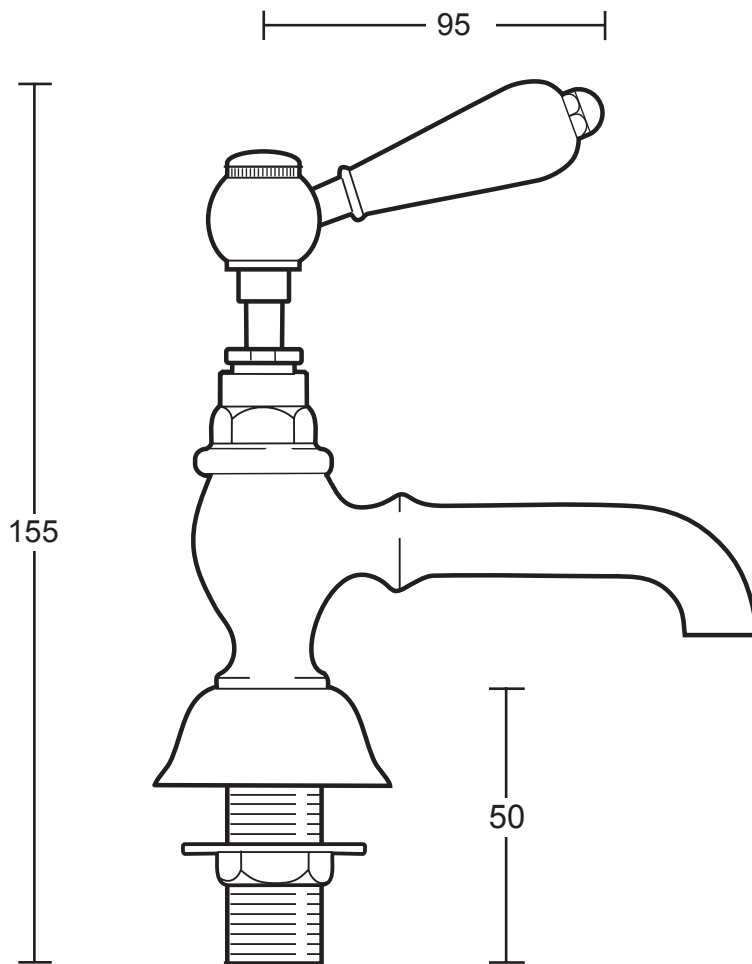

Classical Brassware Collection

Crown Leaver

1/2" basin pillar taps

We recommend that all products are purchased with the assistance of a specialist bathroom retailer and always installed by an experienced installer who is a member of a recognized association. All sizes quoted are nominal: items may vary by plus or minus 2% against the figures quoted. When planning installations where dimensions are critical, it is essential that the space allowed for individual items is physically checked. Imperial Bathrooms can not be held liable for any costs associated with items not fitting in any given area. The contents of this statement are based on information correct at the time of publication. We reserve the right to make alterations and changes in product characteristics, fixing, packaging, operation etc at any time without notice.