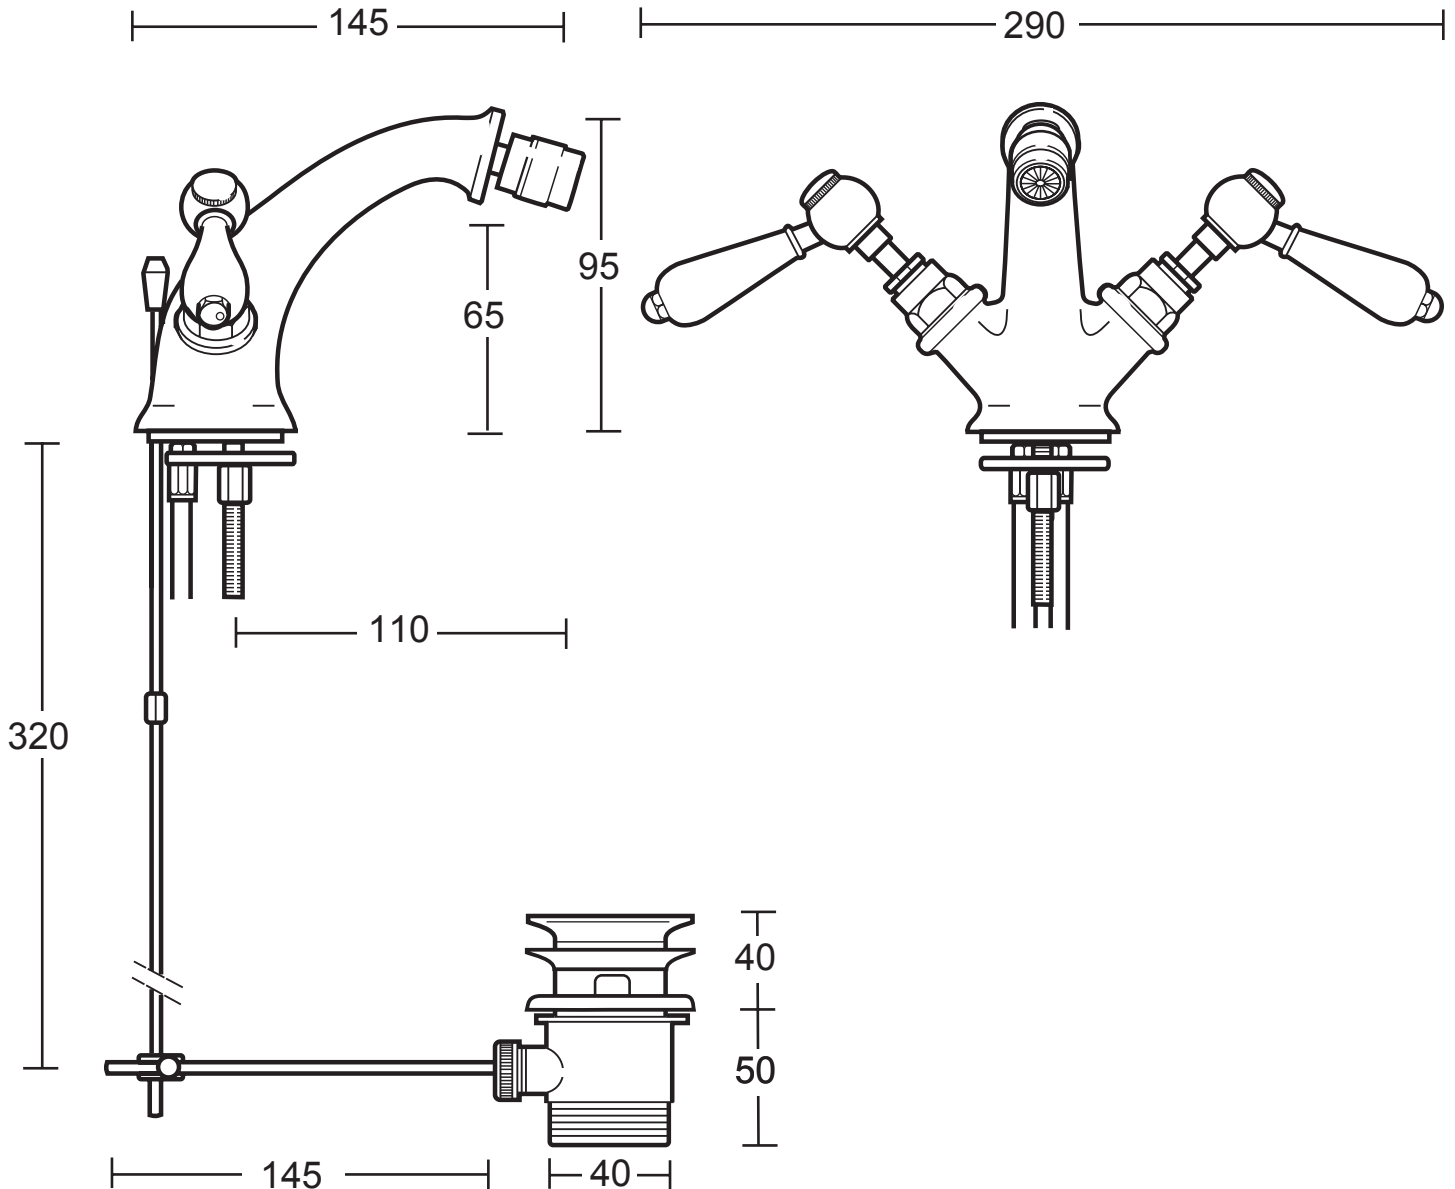

Classical Brassware Collection

Crown Lever

Monobloc bidet mixer

We recommend that all products are purchased with the assistance of a specialist bathroom retailer and always installed by an experienced installer who is a member of a recognized association. All sizes quoted are nominal: items may vary by plus or minus 2% against the figures quoted. When planning installations where dimensions are critical, it is essential that the space allowed for individual items is physically checked. Imperial Bathrooms can not be held liable for any costs associated with items not fitting in any given area. The contents of this statement are based on information correct at the time of publication. We reserve the right to make alterations and changes in product characteristics, fixing, packaging, operation etc at any time without notice.