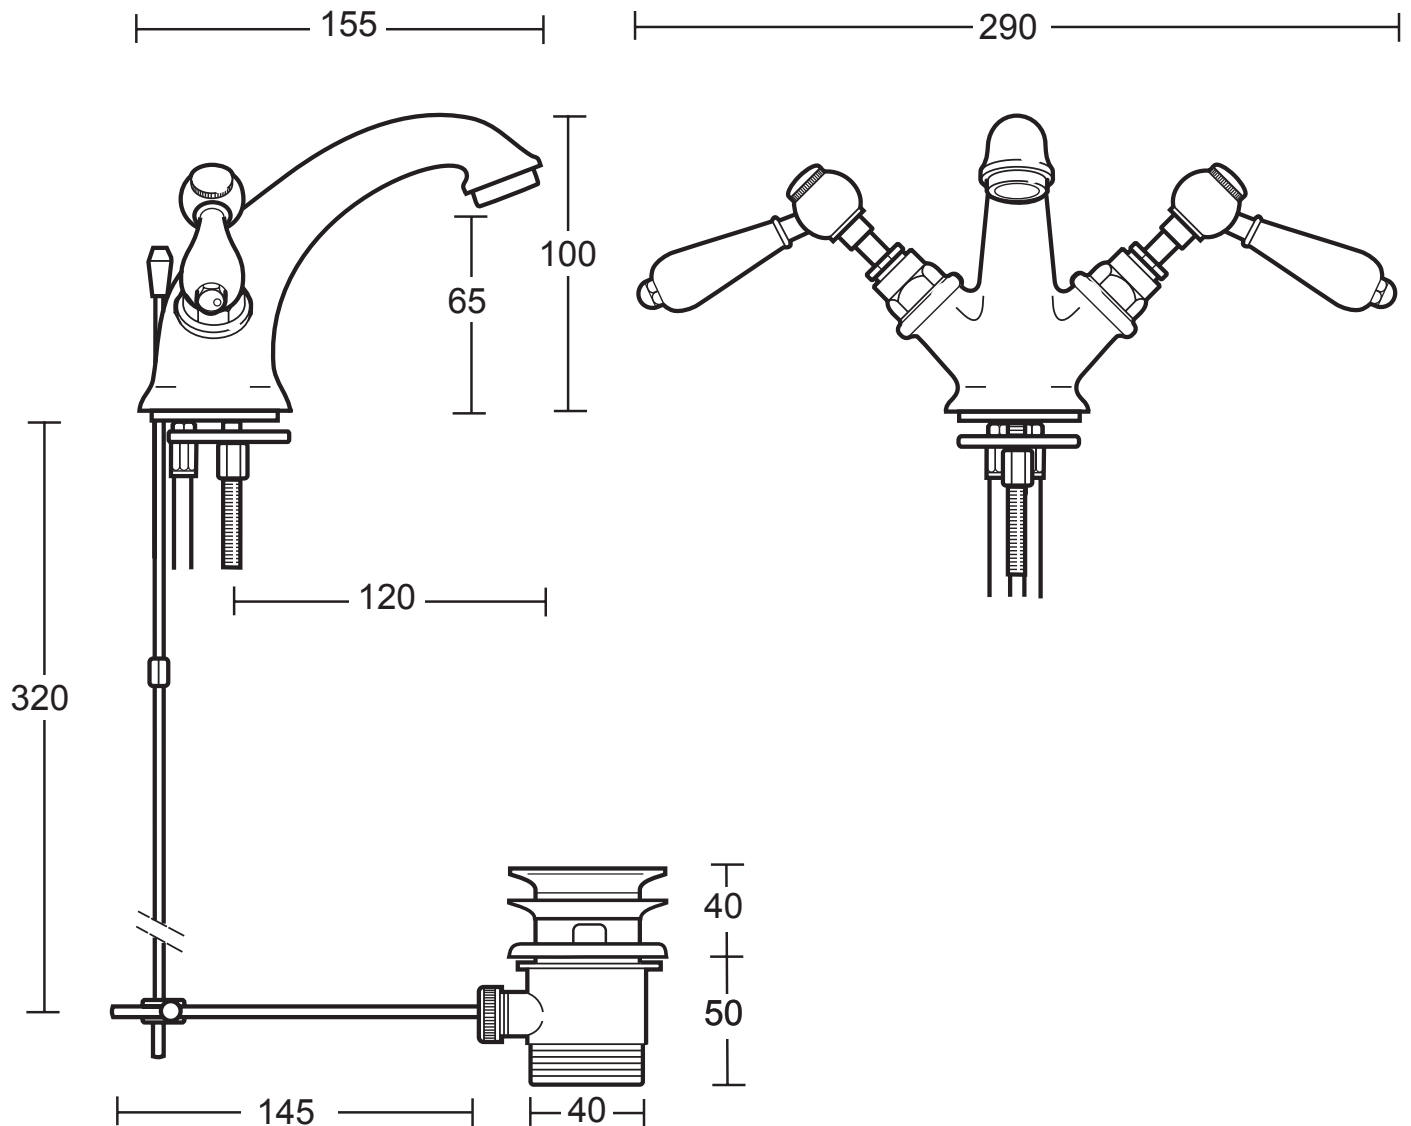

## Classical Brassware Collection

Crown Lever

Monobloc basin mixer

We recommend that all products are purchased with the assistance of a specialist bathroom retailer and always installed by an experienced installer who is a member of a recognized association. All sizes quoted are nominal: items may vary by plus or minus 2% against the figures quoted. When planning installations where dimensions are critical, it is essential that the space allowed for individual items is physically checked. Imperial Bathrooms can not be held liable for any costs associated with items not fitting in any given area. The contents of this statement are based on information correct at the time of publication. We reserve the right to make alterations and changes in product characteristics, fixing, packaging, operation etc at any time without notice.