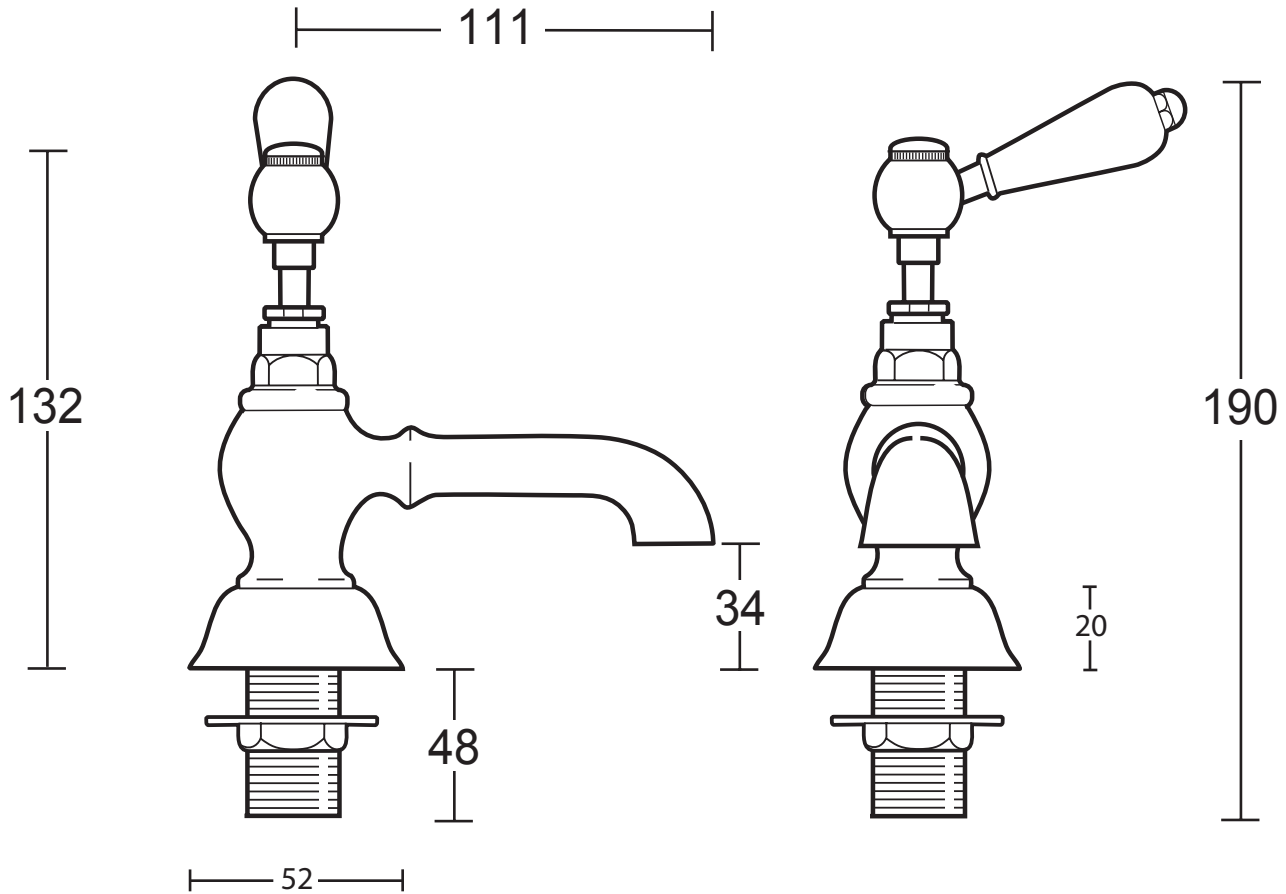

Classical Brassware Collection

Regent

3/4" bath pillar taps

Bell shroud diameter- 52mm (removable)

We recommend that all products are purchased with the assistance of a specialist bathroom retailer and always installed by an experienced installer who is a member of a recognized association. All sizes quoted are nominal: items may vary by plus or minus 2% against the figures quoted. When planning installations where dimensions are critical, it is essential that the space allowed for individual items is physically checked. Imperial Bathrooms can not be held liable for any costs associated with items not fitting in any given area. The contents of this statement are based on information correct at the time of publication. We reserve the right to make alterations and changes in product characteristics, fixing, packaging, operation etc at any time without notice.