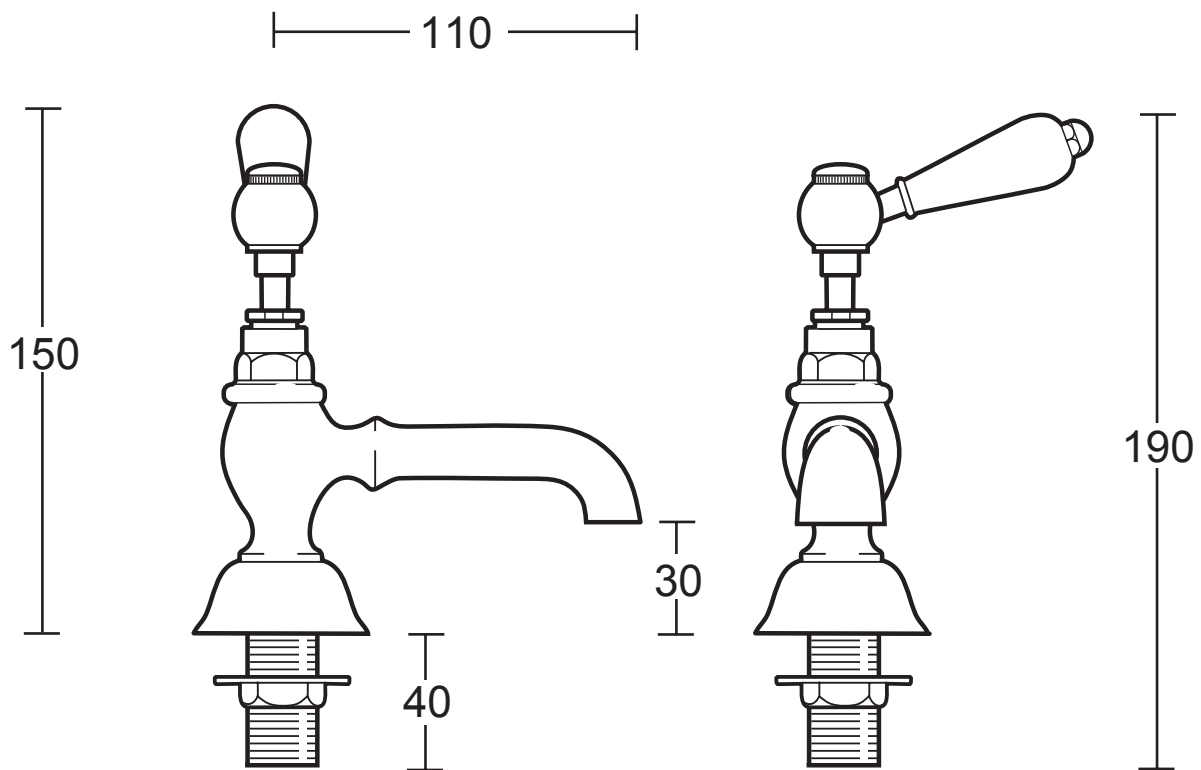

## Classical Brassware Collection

Regent

1/2" basin pillar taps

We recommend that all products are purchased with the assistance of a specialist bathroom retailer and always installed by an experienced installer who is a member of a recognized association. All sizes quoted are nominal: items may vary by plus or minus 2% against the figures quoted. When planning installations where dimensions are critical, it is essential that the space allowed for individual items is physically checked. Imperial Bathrooms can not be held liable for any costs associated with items not fitting in any given area. The contents of this statement are based on information correct at the time of publication. We reserve the right to make alterations and changes in product characteristics, fixing, packaging, operation etc at any time without notice.