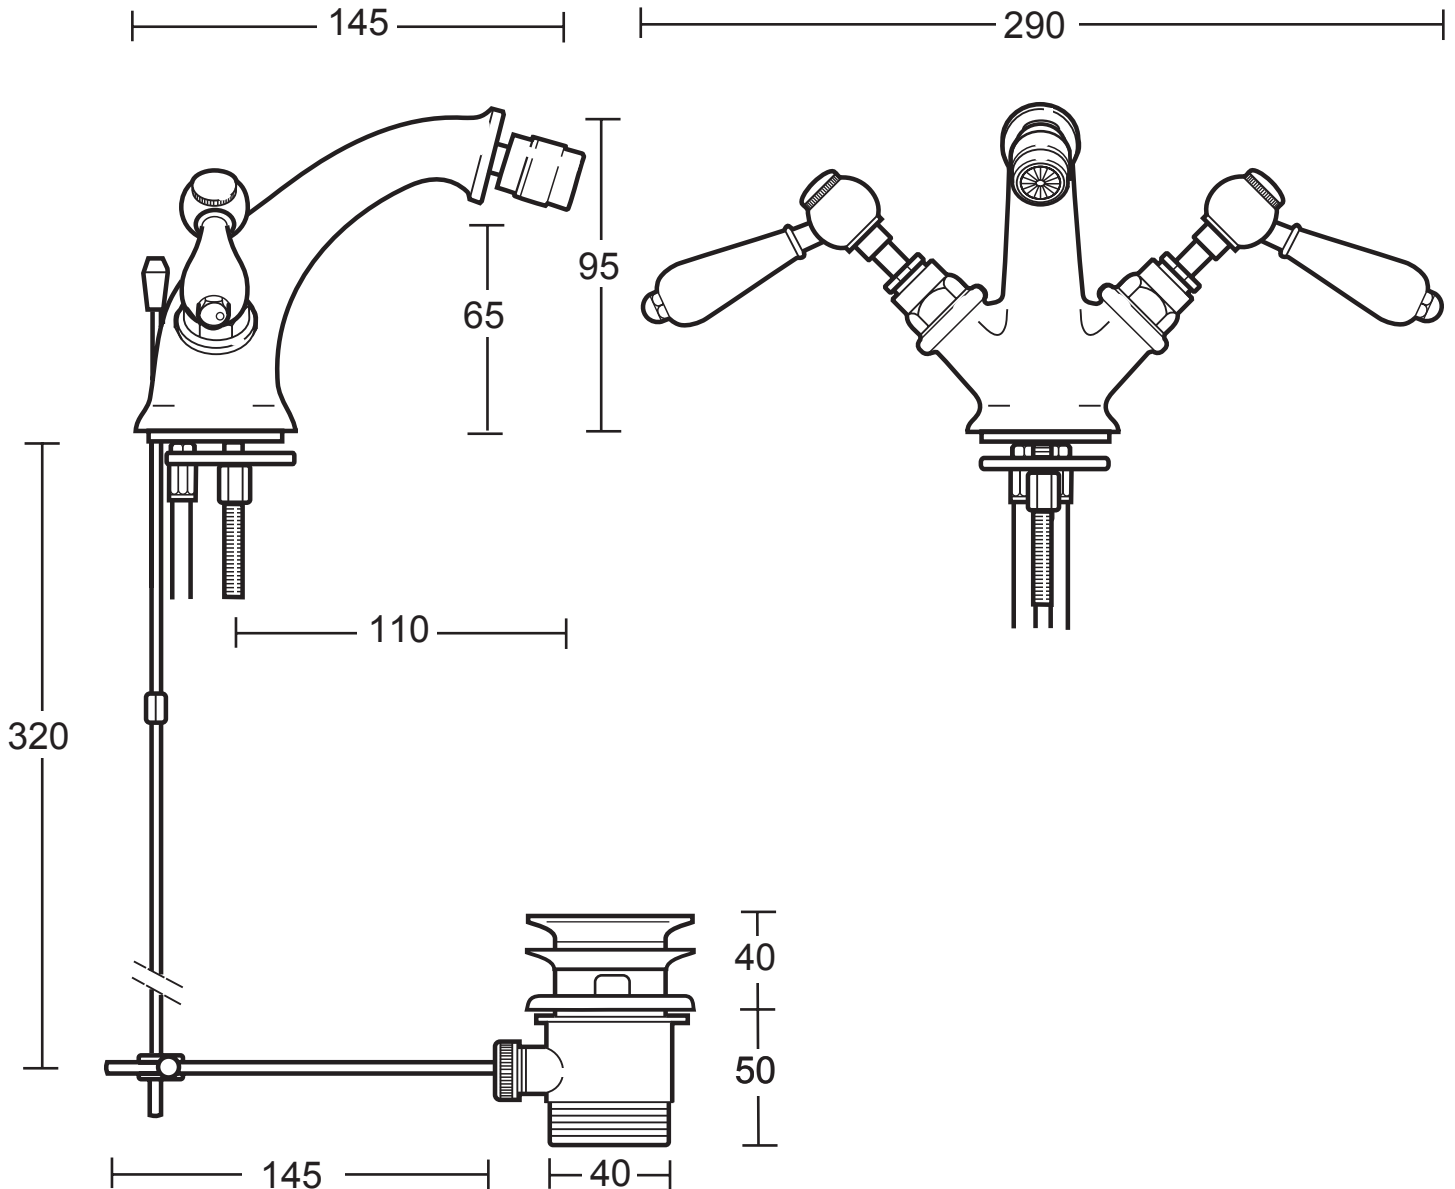

## Classical Brassware Collection

Regent

Monobloc bidet mixer

We recommend that all products are purchased with the assistance of a specialist bathroom retailer and always installed by an experienced installer who is a member of a recognized association. All sizes quoted are nominal: items may vary by plus or minus 2% against the figures quoted. When planning installations where dimensions are critical, it is essential that the space allowed for individual items is physically checked. Imperial Bathrooms can not be held liable for any costs associated with items not fitting in any given area. The contents of this statement are based on information correct at the time of publication. We reserve the right to make alterations and changes in product characteristics, fixing, packaging, operation etc at any time without notice.