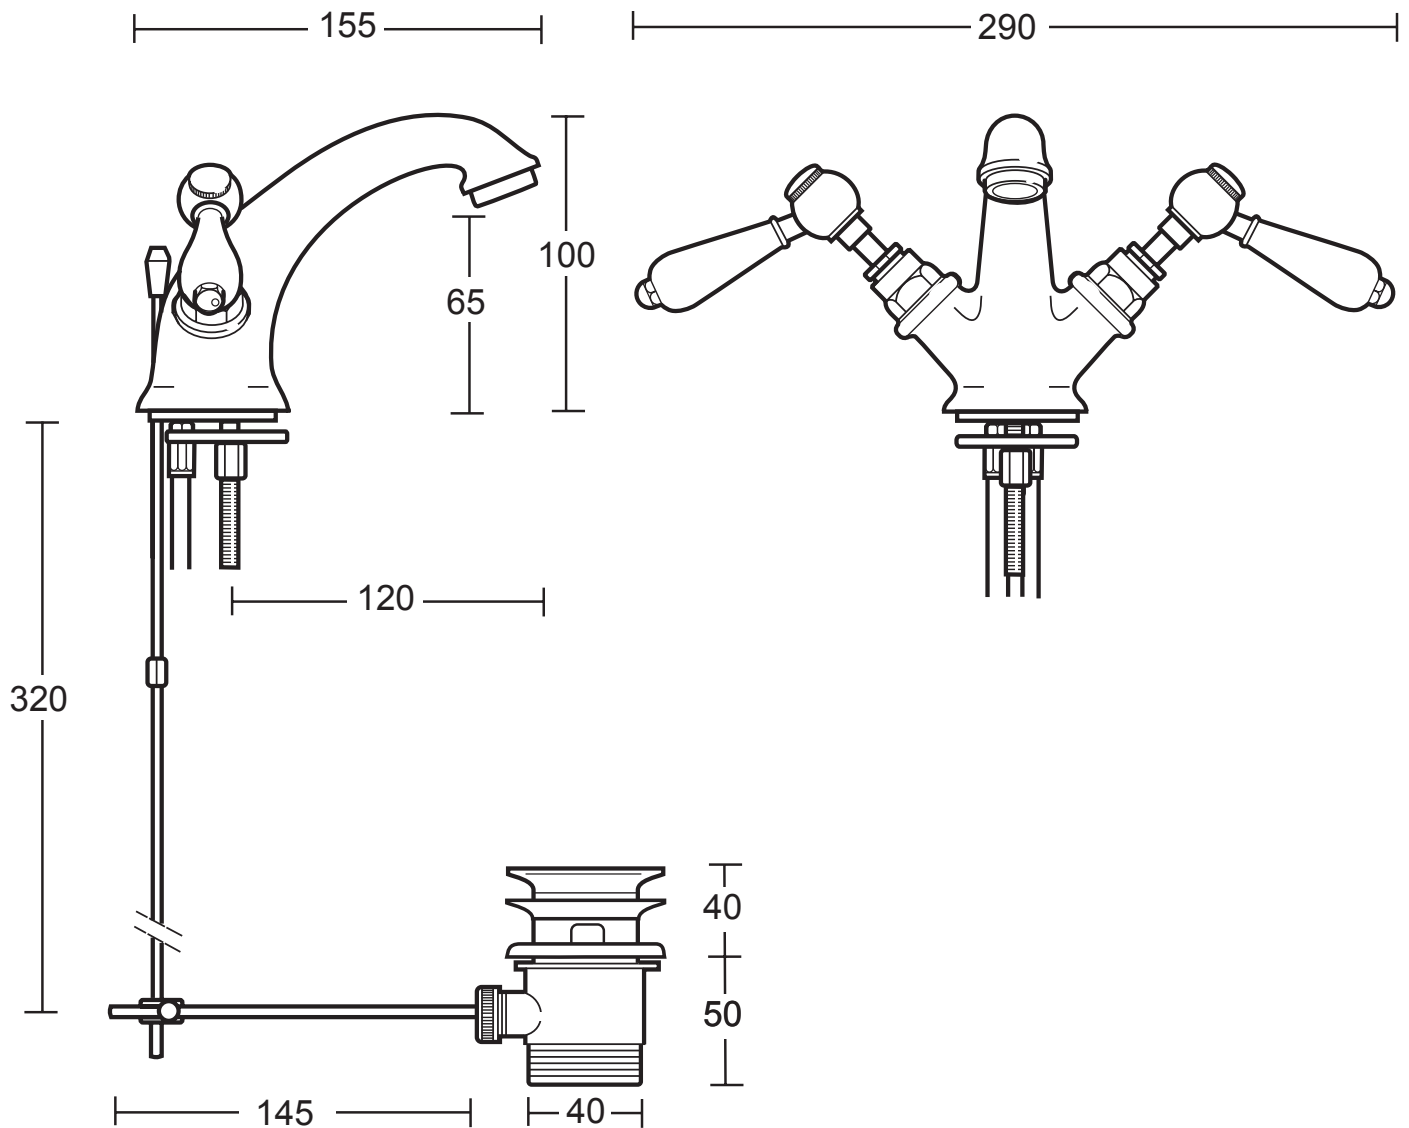

## Classical Brassware Collection

Regent

Monobloc basin mixer

We recommend that all products are purchased with the assistance of a specialist bathroom retailer and always installed by an experienced installer who is a member of a recognized association. All sizes quoted are nominal: items may vary by plus or minus 2% against the figures quoted. When planning installations where dimensions are critical, it is essential that the space allowed for individual items is physically checked. Imperial Bathrooms can not be held liable for any costs associated with items not fitting in any given area. The contents of this statement are based on information correct at the time of publication. We reserve the right to make alterations and changes in product characteristics, fixing, packaging, operation etc at any time without notice.