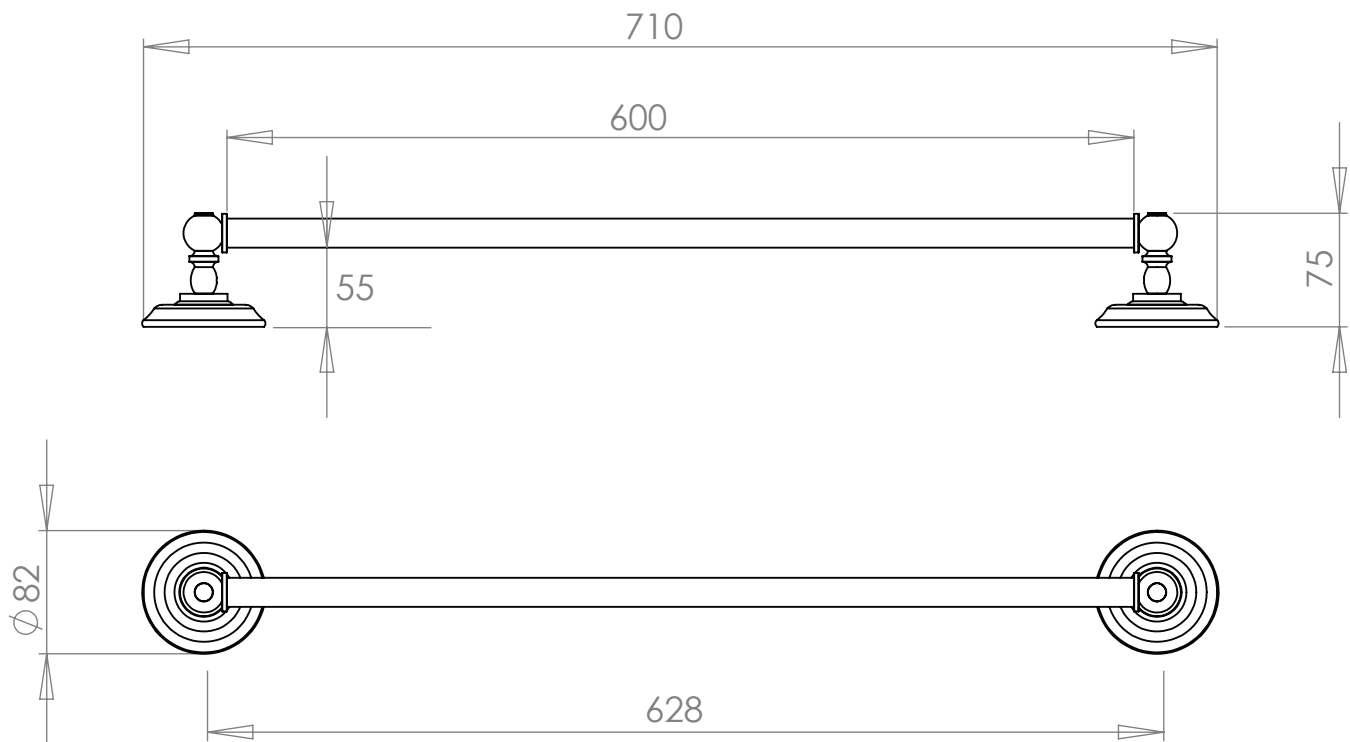

Accessories & Fittings	
Cambridge	Towel Rail

We recommend that all products are purchased with the assistance of a specialist bathroom retailer and always installed by an experienced installer who is a member of a recognized association. All sizes quoted are nominal: items may vary by plus or minus 2% against the figures quoted. When planning installations where dimensions are critical, it is essential that the space allowed for individual items is physically checked. Imperial Bathrooms can not be held liable for any costs associated with items not fitting in any given area. The contents of this statement are based on information correct at the time of publication. We reserve the right to make alterations and changes in product characteristics, fixing, packaging, operation etc at any time without notice.