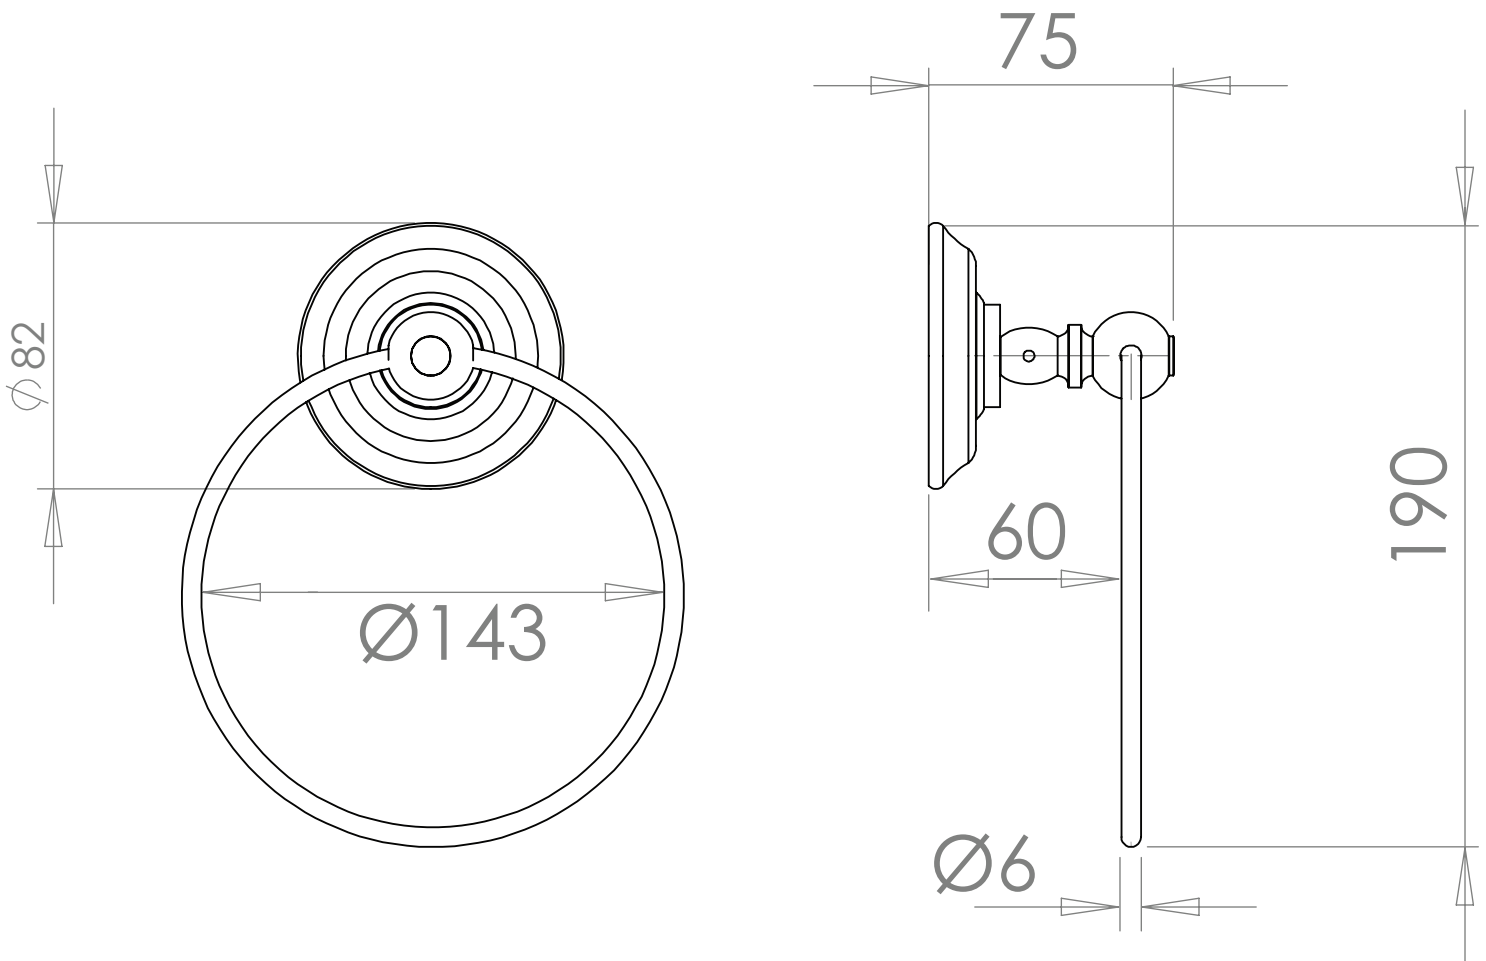

Accessories & Fittings	
Oxford	Towel ring

We recommend that all products are purchased with the assistance of a specialist bathroom retailer and always installed by an experienced installer who is a member of a recognized association. All sizes quoted are nominal: items may vary by plus or minus 2% against the figures quoted. When planning installations where dimensions are critical, it is essential that the space allowed for individual items is physically checked. Imperial Bathrooms can not be held liable for any costs associated with items not fitting in any given area. The contents of this statement are based on information correct at the time of publication. We reserve the right to make alterations and changes in product characteristics, fixing, packaging, operation etc at any time without notice.