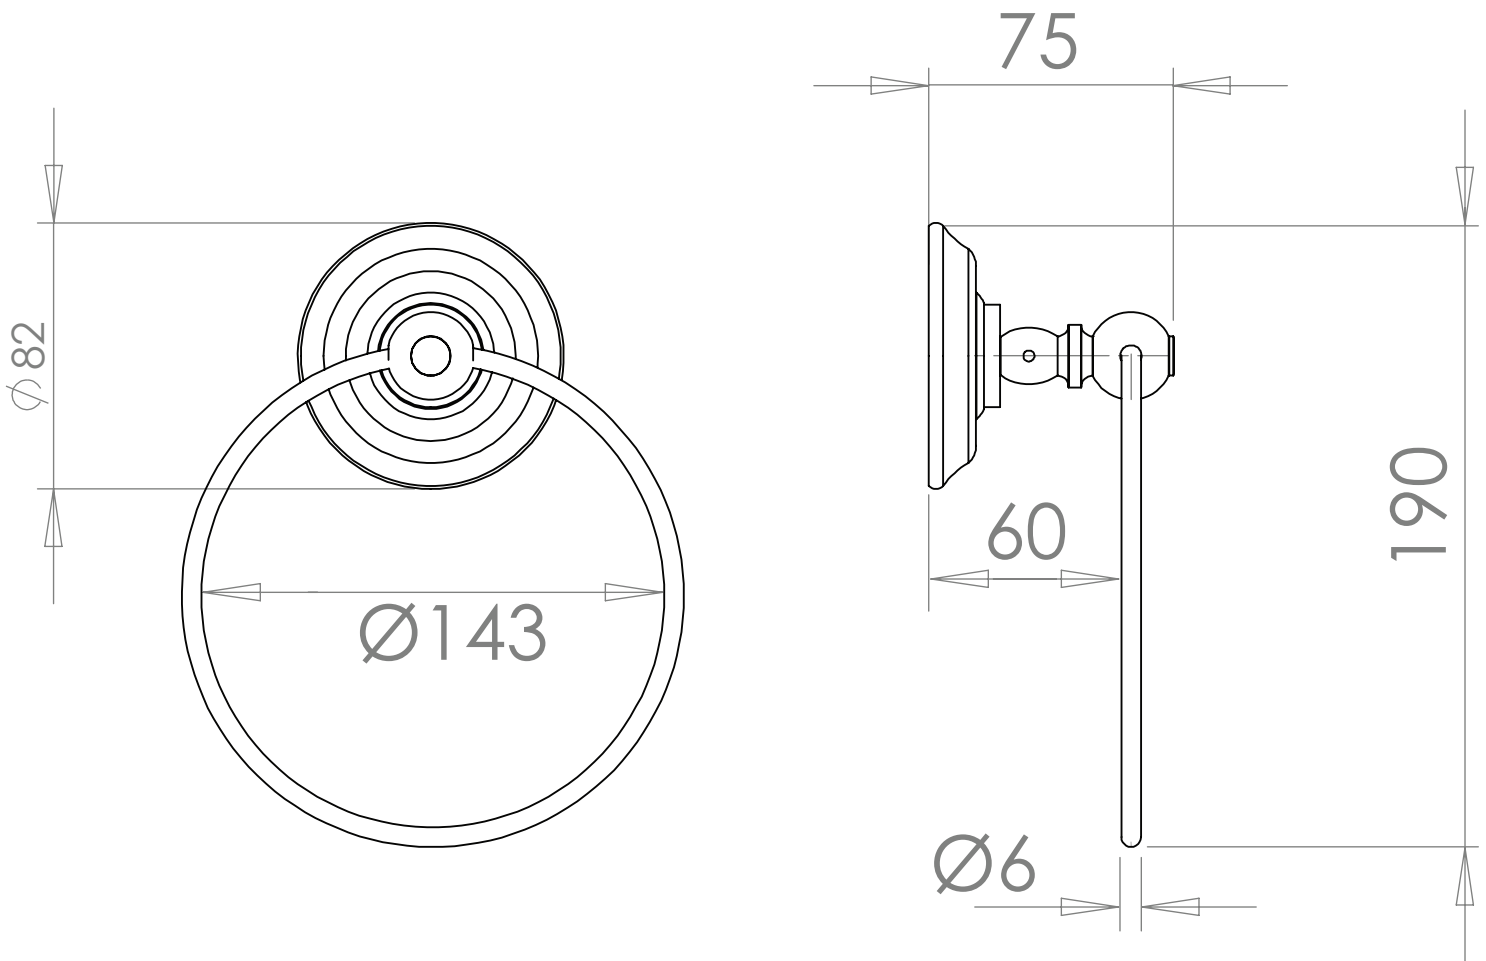

Accessories & Fittings	
Cambridge	Towel ring

We recommend that all products are purchased with the assistance of a specialist bathroom retailer and always installed by an experienced installer who is a member of a recognized association. All sizes quoted are nominal: items may vary by plus or minus 2% against the figures quoted. When planning installations where dimensions are critical, it is essential that the space allowed for individual items is physically checked. Imperial Bathrooms can not be held liable for any costs associated with items not fitting in any given area. The contents of this statement are based on information correct at the time of publication. We reserve the right to make alterations and changes in product characteristics, fixing, packaging, operation etc at any time without notice.