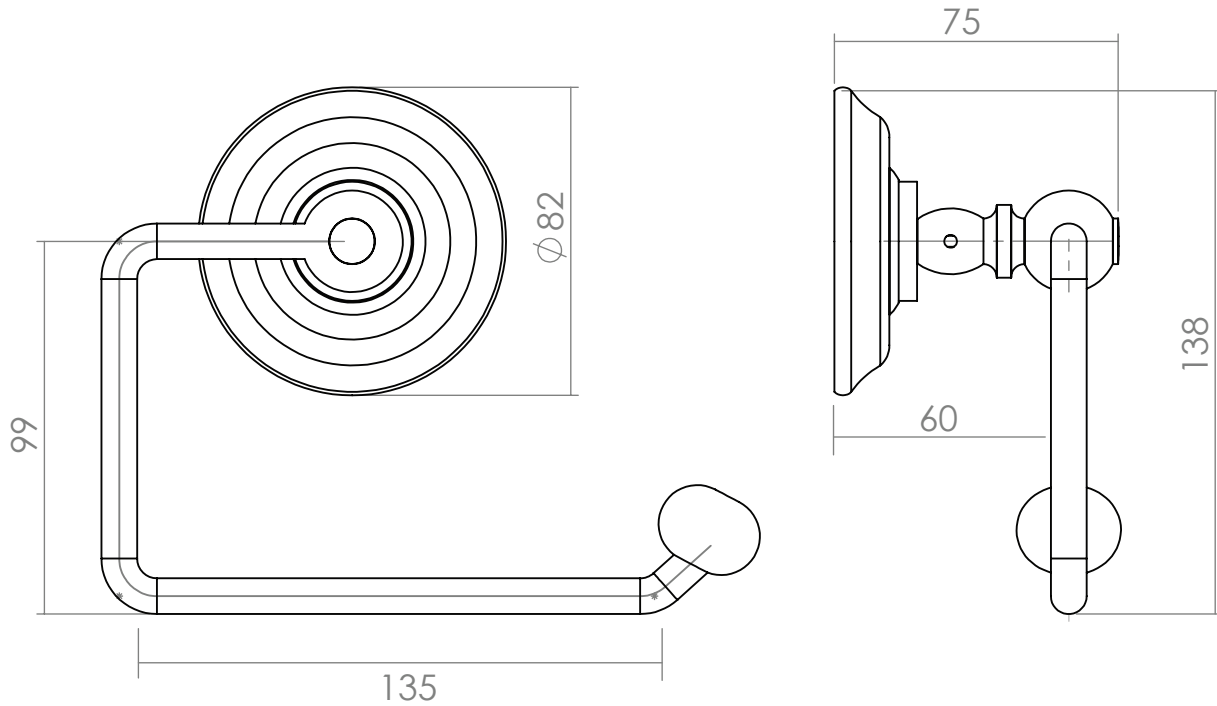

Accessories & Fittings	
Cambridge	Toilet Roll Holder

We recommend that all products are purchased with the assistance of a specialist bathroom retailer and always installed by an experienced installer who is a member of a recognized association. All sizes quoted are nominal: items may vary by plus or minus 2% against the figures quoted. When planning installations where dimensions are critical, it is essential that the space allowed for individual items is physically checked. Imperial Bathrooms can not be held liable for any costs associated with items not fitting in any given area. The contents of this statement are based on information correct at the time of publication. We reserve the right to make alterations and changes in product characteristics, fixing, packaging, operation etc at any time without notice.