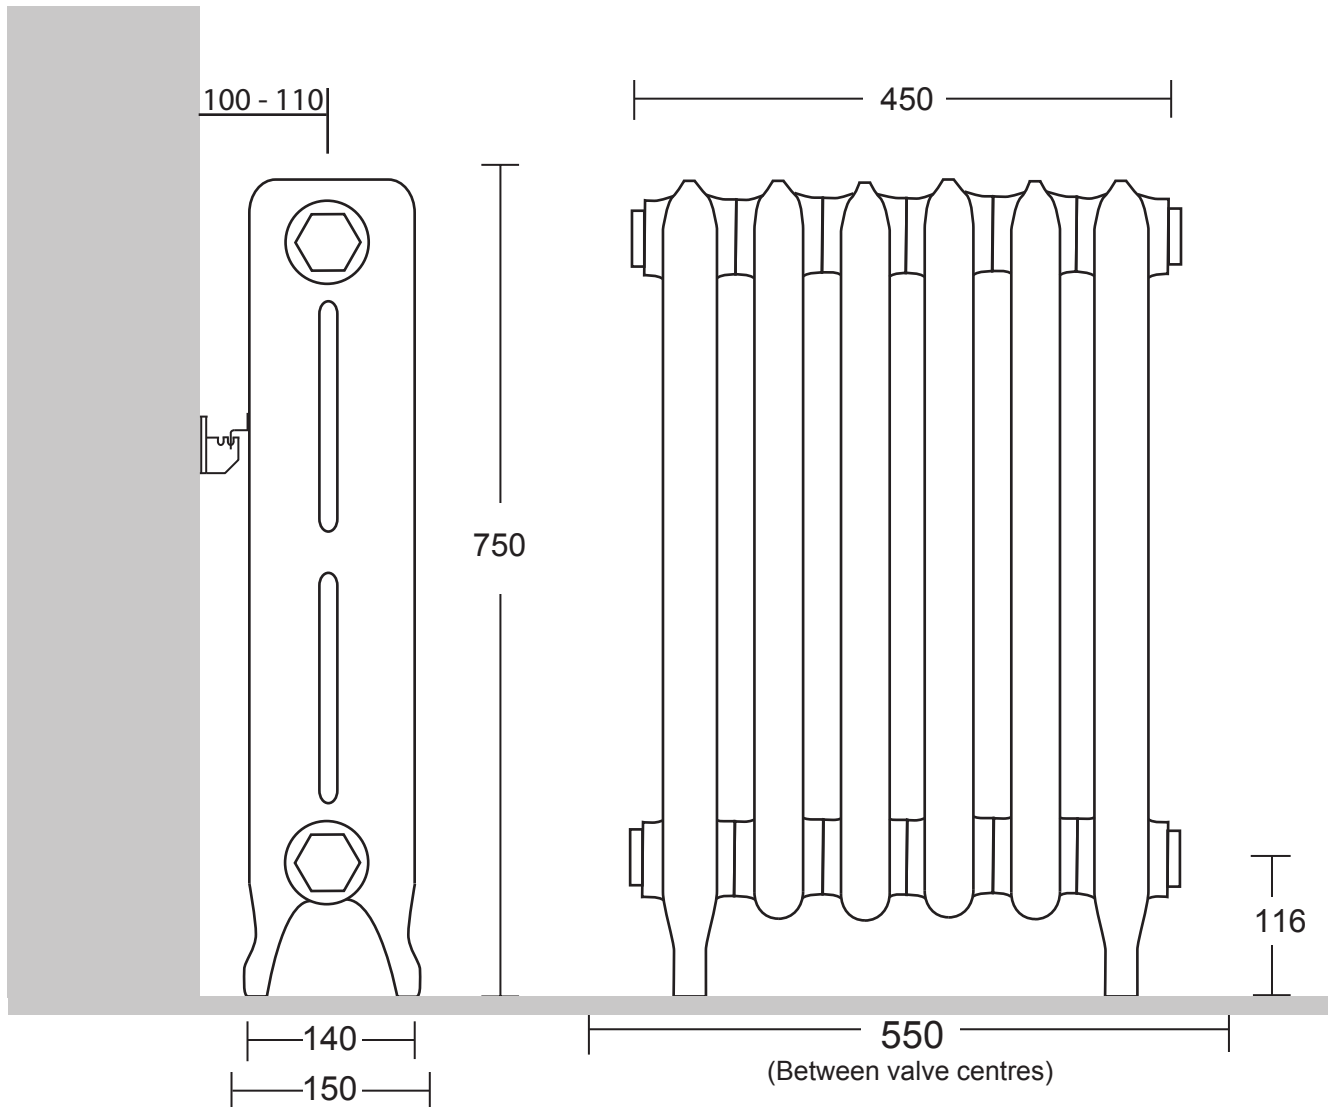

Radiators, Towel Warmers & Shelves

Towel Warmers

Tumba 6 Bar Heated Towel Radiator

Suitable for the Borus radiator valves

Output 3219 BTU

We recommend that all products are purchased with the assistance of a specialist bathroom retailer and always installed by an experienced installer who is a member of a recognized association. All sizes quoted are nominal: items may vary by plus or minus 2% against the figures quoted. When planning installations where dimensions are critical, it is essential that the space allowed for individual items is physically checked. Imperial Bathrooms can not be held liable for any costs associated with items not fitting in any given area. The contents of this statement are based on information correct at the time of publication. We reserve the right to make alterations and changes in product characteristics, fixing, packaging, operation etc at any time without notice.