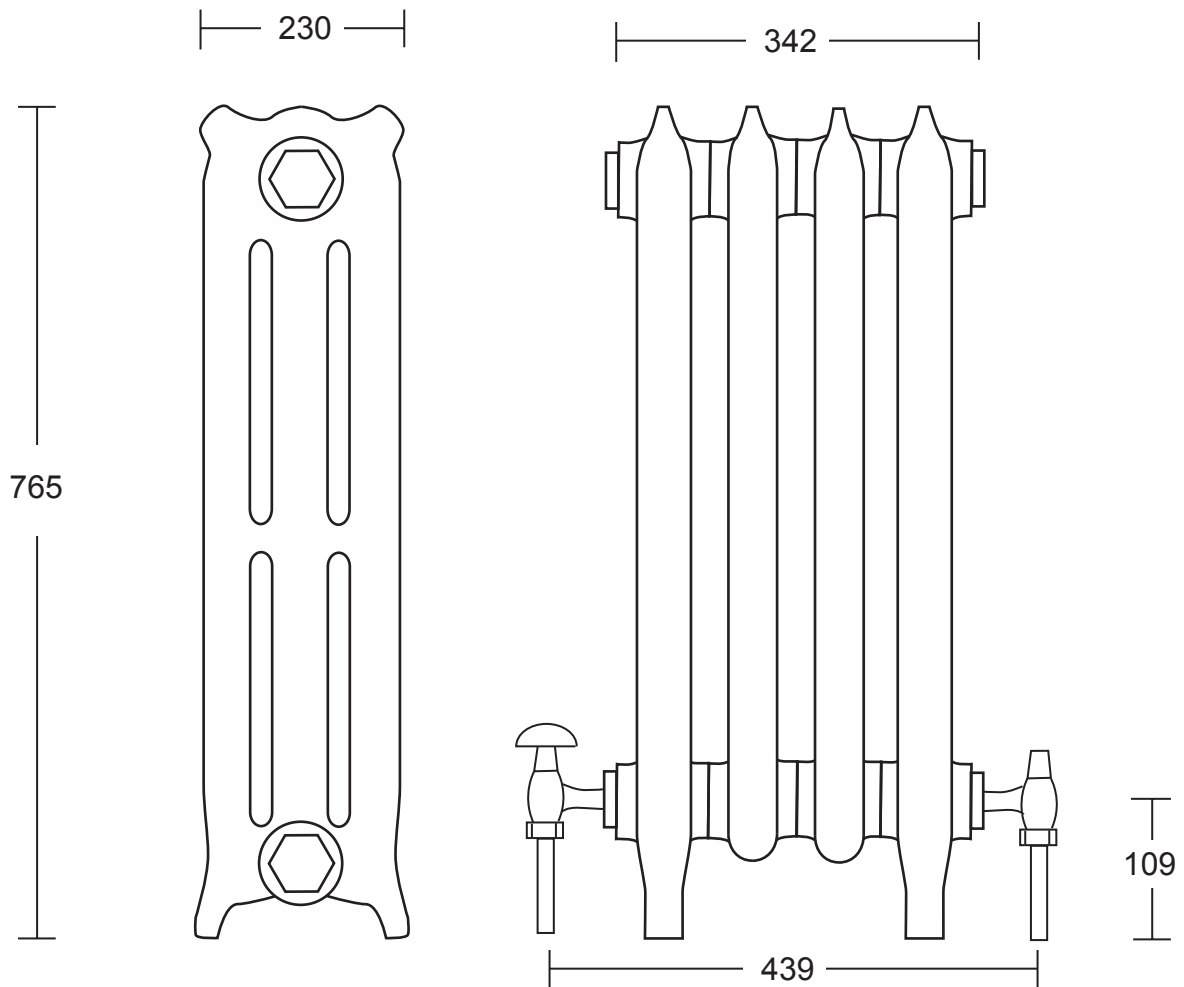

Radiators, Towel Warmers & Shelves

Towel Warmers

Taby 4 Bar Heated Towel Radiator

Suitable for the Borus radiator valves

Output 2356 BTU

We recommend that all products are purchased with the assistance of a specialist bathroom retailer and always installed by an experienced installer who is a member of a recognized association. All sizes quoted are nominal: items may vary by plus or minus 2% against the figures quoted. When planning installations where dimensions are critical, it is essential that the space allowed for individual items is physically checked. Imperial Bathrooms can not be held liable for any costs associated with items not fitting in any given area. The contents of this statement are based on information correct at the time of publication. We reserve the right to make alterations and changes in product characteristics, fixing, packaging, operation etc at any time without notice.