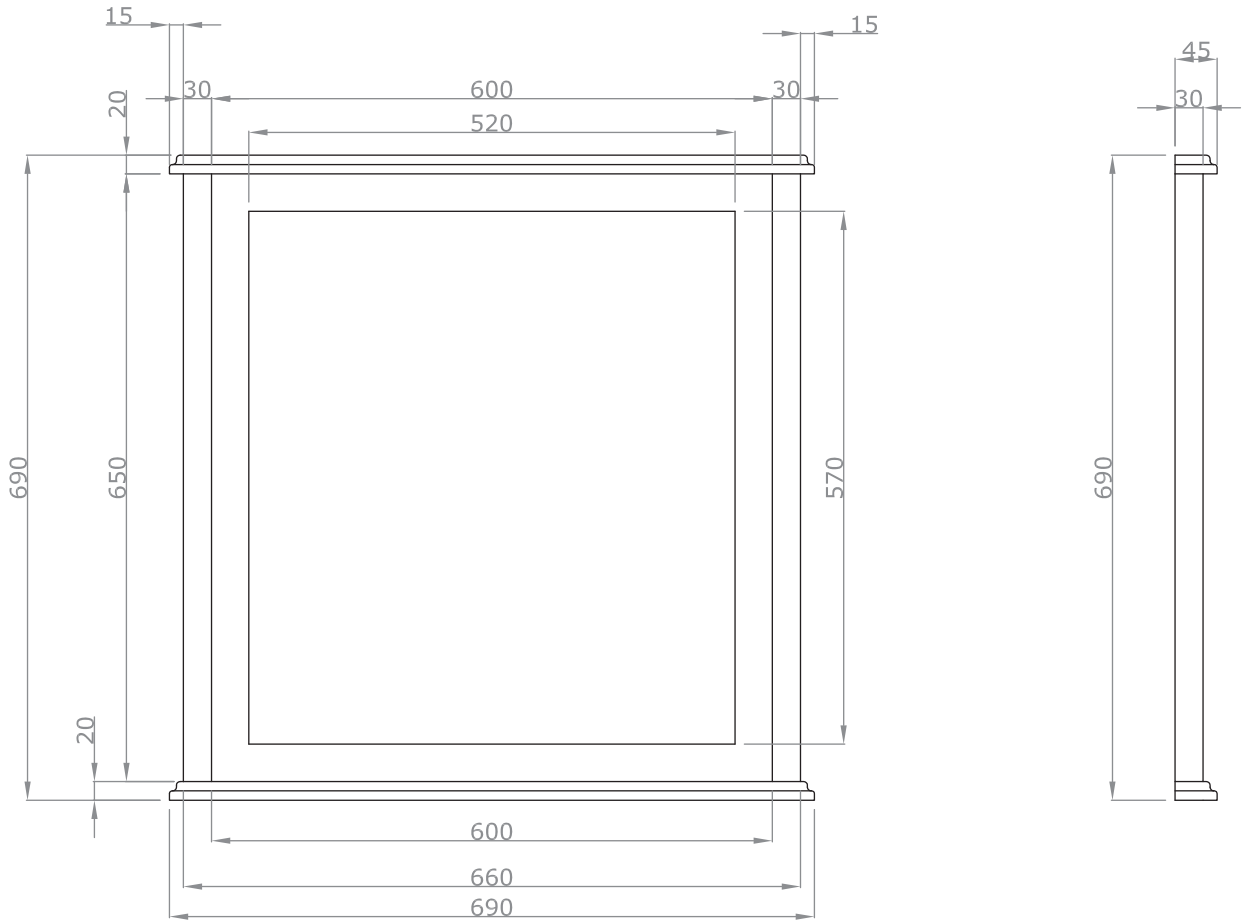

Furniture Collection	
Thurlestone	Small Mirror

We recommend that all products are purchased with the assistance of a specialist bathroom retailer and always installed by an experienced installer who is a member of a recognized association. All sizes quoted are nominal: items may vary by plus or minus 2% against the figures quoted. When planning installations where dimensions are critical, it is essential that the space allowed for individual items is physically checked. Imperial Bathrooms can not be held liable for any costs associated with items not fitting in any given area. The contents of this statement are based on information correct at the time of publication. We reserve the right to make alterations and changes in product characteristics, fixing, packaging, operation etc at any time without notice.