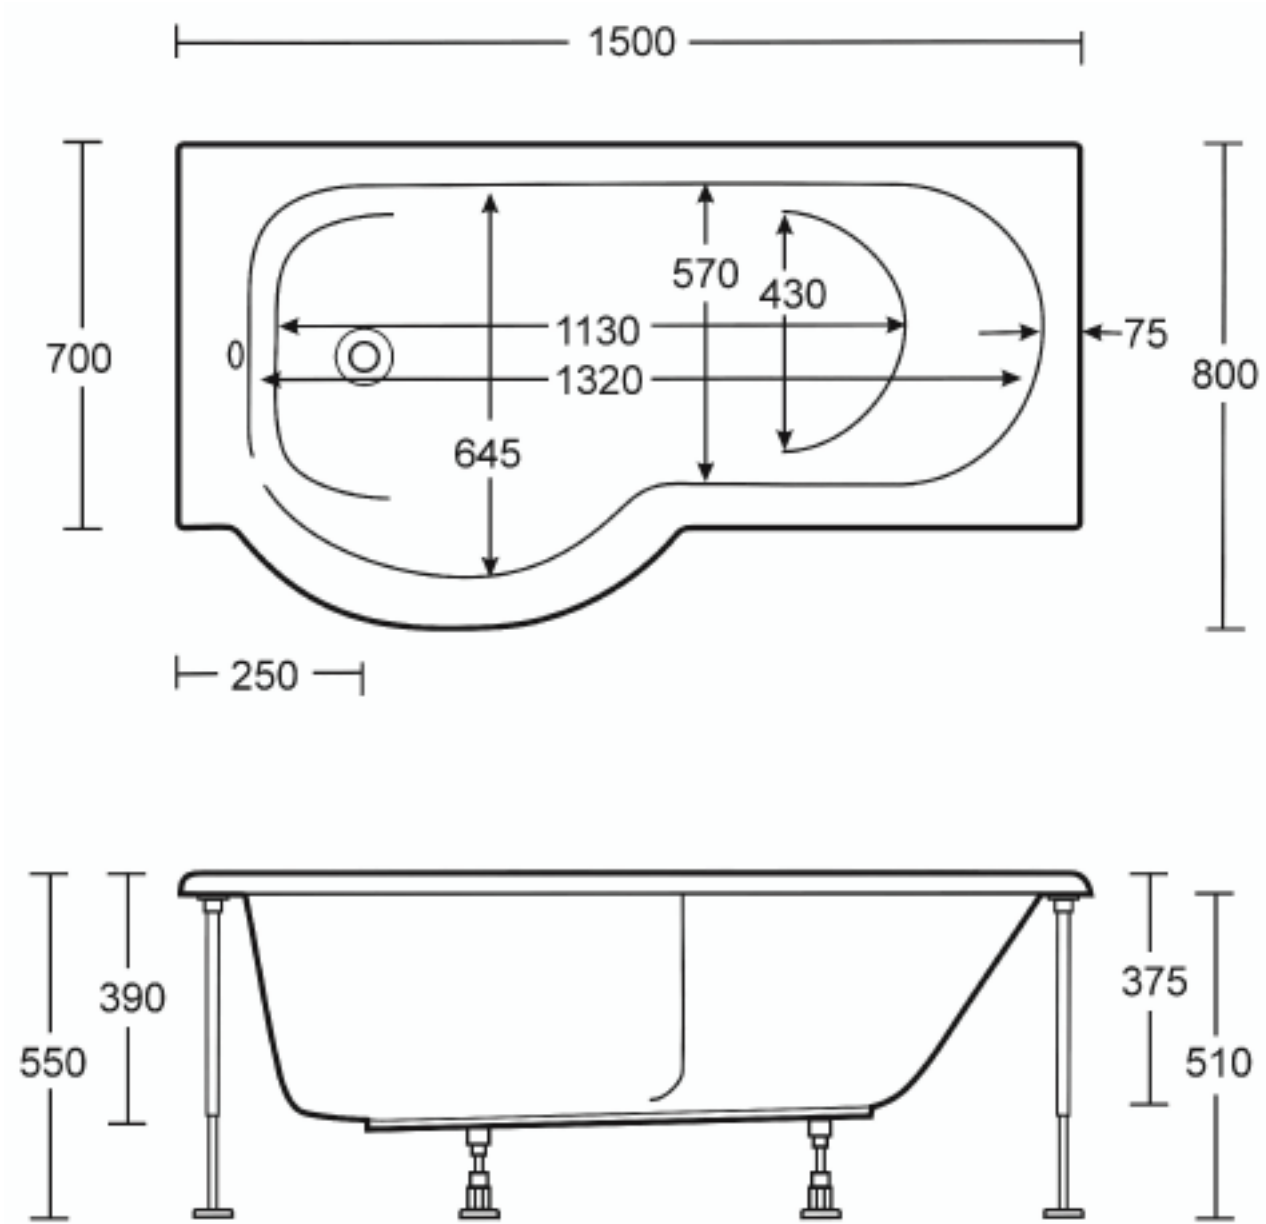

Bath Collection	
Acrylic Baths	Indulgence shower bath – 1500mm**

We recommend that all products are purchased with the assistance of a specialist bathroom retailer and always installed by an experienced installer who is a member of a recognized association. All sizes quoted are nominal: items may vary by plus or minus 2% against the figures quoted. When planning installations where dimensions are critical, it is essential that the space allowed for individual items is physically checked. Imperial Bathrooms can not be held liable for any costs associated with items not fitting in any given area. The contents of this statement are based on information correct at the time of publication. We reserve the right to make alterations and changes in product characteristics, fixing, packaging, operation etc at any time without notice.