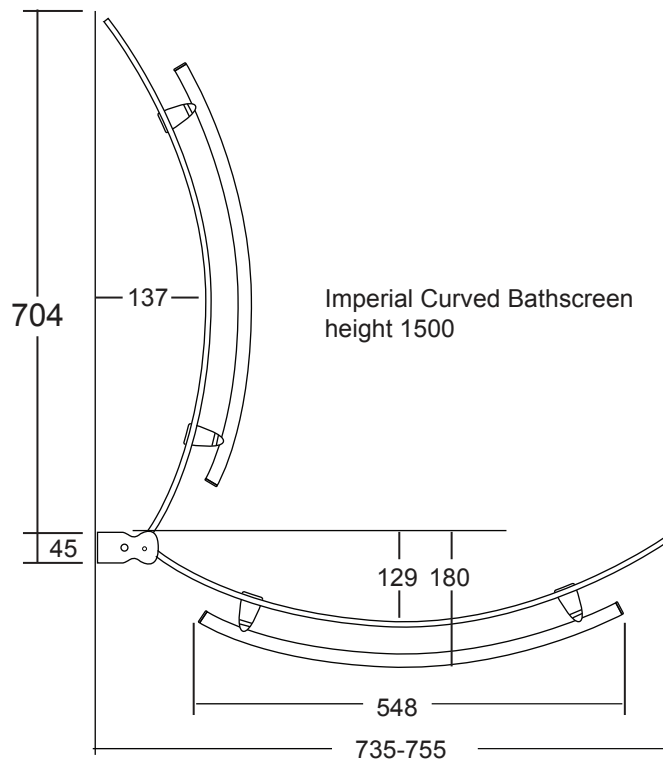

Bath Collection	
Acrylic Baths	Indulgence shower bath – 1500mm**

We recommend that all products are purchased with the assistance of a specialist bathroom retailer and always installed by an experienced installer who is a member of a recognized association. All sizes quoted are nominal: items may vary by plus or minus 2% against the figures quoted. When planning installations where dimensions are critical, it is essential that the space allowed for individual items is physically checked. Imperial Bathrooms can not be held liable for any costs associated with items not fitting in any given area. The contents of this statement are based on information correct at the time of publication. We reserve the right to make alterations and changes in product characteristics, fixing, packaging, operation etc at any time without notice.