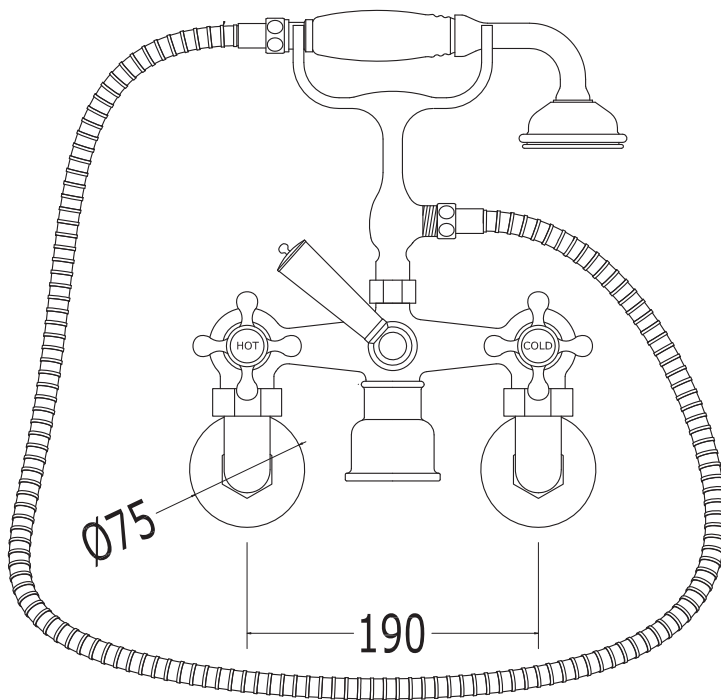

## Classical Brassware Collection

Victorian

3/4" bath shower mixer wall mounted, complete with shower kit

Note: The rear inlets to this Wall mounted BSM model are adjustable to accommodate pipe centres 205-150mm

We recommend that all products are purchased with the assistance of a specialist bathroom retailer and always installed by an experienced installer who is a member of a recognized association. All sizes quoted are nominal: items may vary by plus or minus 2% against the figures quoted. When planning installations where dimensions are critical, it is essential that the space allowed for individual items is physically checked. Imperial Bathrooms can not be held liable for any costs associated with items not fitting in any given area. The contents of this statement are based on information correct at the time of publication. We reserve the right to make alterations and changes in product characteristics, fixing, packaging, operation etc at any time without notice.