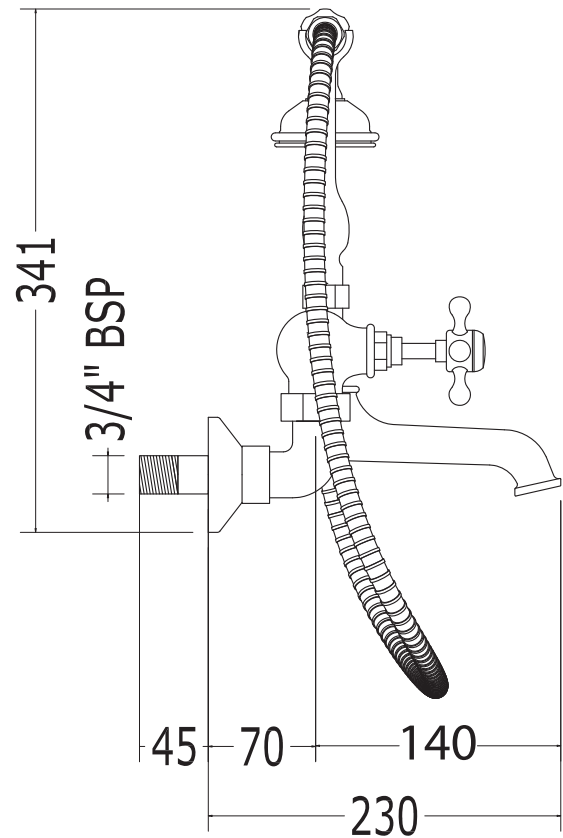

## Classical Brassware Collection

Victorian

3/4" bath shower mixer wall mounted, complete with shower kit

Note: The rear inlets to this Wall mounted BSM model are adjustable to accommodate pipe centres 205-150mm

We recommend that all products are purchased with the assistance of a specialist bathroom retailer and always installed by an experienced installer who is a member of a recognized association. All sizes quoted are nominal: items may vary by plus or minus 2% against the figures quoted. When planning installations where dimensions are critical, it is essential that the space allowed for individual items is physically checked. Imperial Bathrooms can not be held liable for any costs associated with items not fitting in any given area. The contents of this statement are based on information correct at the time of publication. We reserve the right to make alterations and changes in product characteristics, fixing, packaging, operation etc at any time without notice.