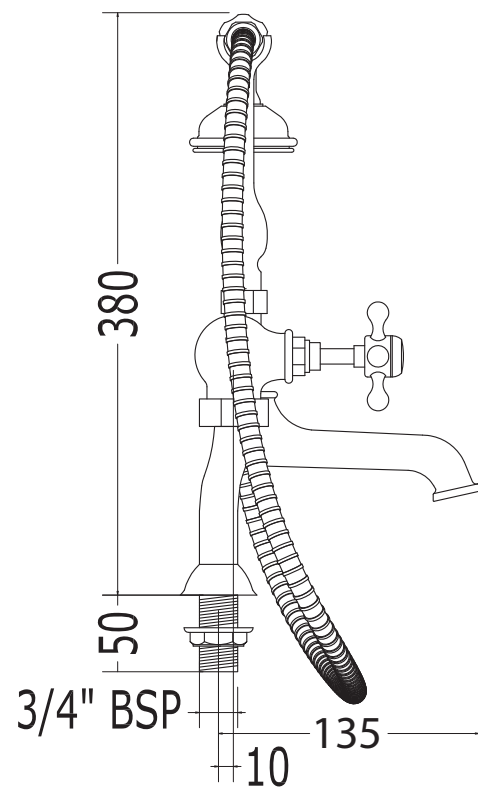

Classical Brassware Collection

Victorian

3/4" bath shower mixer deck mounted, complete with shower kit

We recommend that all products are purchased with the assistance of a specialist bathroom retailer and always installed by an experienced installer who is a member of a recognized association. All sizes quoted are nominal: items may vary by plus or minus 2% against the figures quoted. When planning installations where dimensions are critical, it is essential that the space allowed for individual items is physically checked. Imperial Bathrooms can not be held liable for any costs associated with items not fitting in any given area. The contents of this statement are based on information correct at the time of publication. We reserve the right to make alterations and changes in product characteristics, fixing, packaging, operation etc at any time without notice.