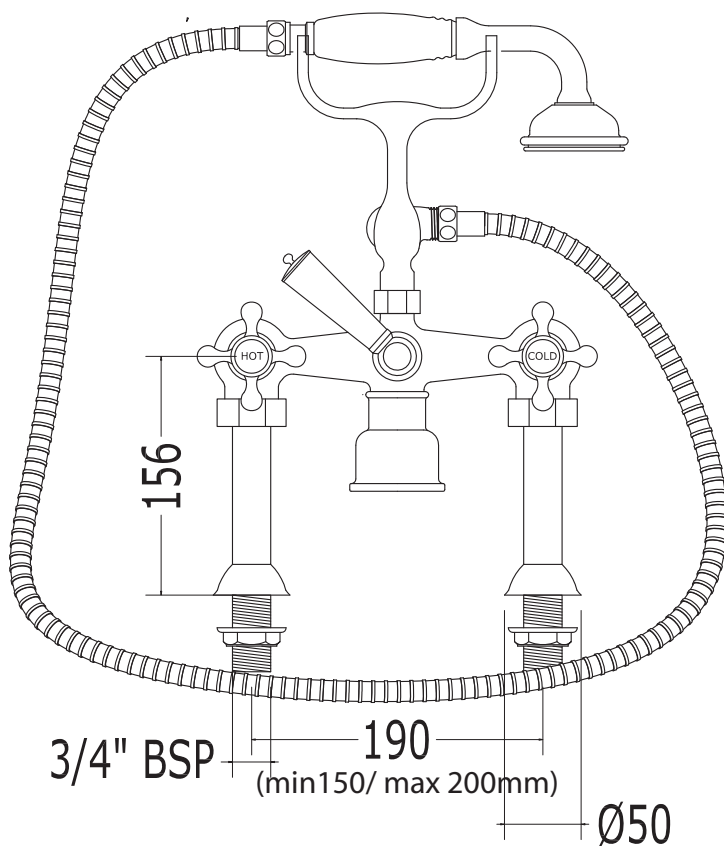

Classical Brassware Collection

Victorian

3/4" bath shower mixer deck mounted, complete with shower kit

We recommend that all products are purchased with the assistance of a specialist bathroom retailer and always installed by an experienced installer who is a member of a recognized association. All sizes quoted are nominal: items may vary by plus or minus 2% against the figures quoted. When planning installations where dimensions are critical, it is essential that the space allowed for individual items is physically checked. Imperial Bathrooms can not be held liable for any costs associated with items not fitting in any given area. The contents of this statement are based on information correct at the time of publication. We reserve the right to make alterations and changes in product characteristics, fixing, packaging, operation etc at any time without notice.